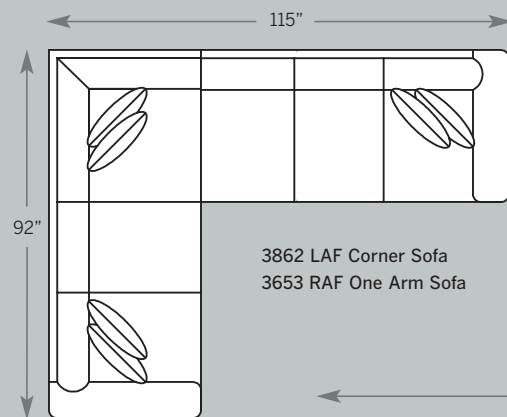

POPULAR SECTIONAL CONFIGURATIONS

3862 LAF Corner Sofa
3653 RAF One Arm Sofa