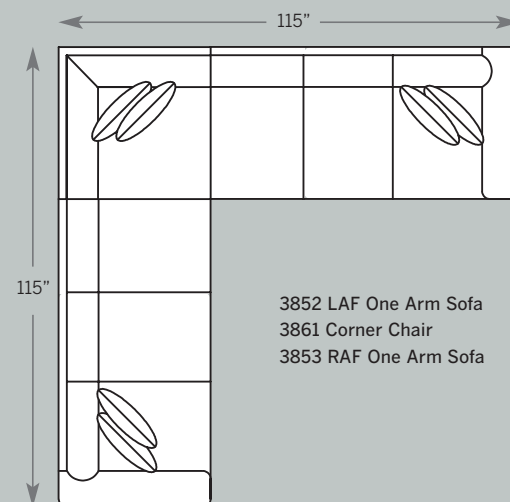

3852 LAF One Arm Sofa
3861 Corner Chair
3853 RAF One Arm Sofa

Drawings are 1/4" scale