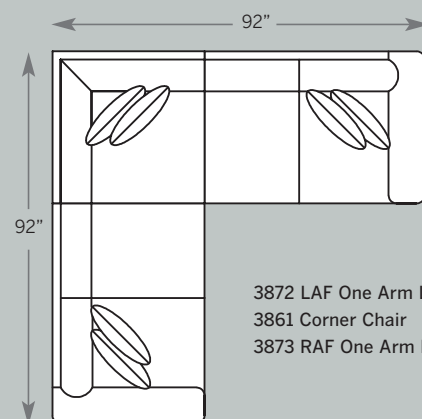

3801 Chair
Overall: H 36 W 38 D 38
Seating: H 16 W 21 D 21
Seat Height: 20 Arm Height: 26
Pillows: N/A

3808 Ottoman
Overall: H 18 W 28 D 21

3820 Loveseat
Overall: H 36 W 62 D 38
Seating: H 16 W 44 D 21
Seat Height: 20 Arm Height: 26
Pillows: 2 P21

3852 LAF One Arm Sofa
Overall: H 36 W 77 D 38
Seating: H 16 W 68 D 21
Seat Height: 20 Arm Height: 26
Pillows: 2 P21

3853 RAF One Arm Sofa
Overall: H 36 W 77 D 38
Seating: H 16 W 68 D 21
Seat Height: 20 Arm Height: 26
Pillows: 2 P21

POPULAR SECTIONAL CONFIGURATIONS

3862 LAF Corner Sofa
3653 RAF One Arm Sofa

3872 LAF One Arm Loveseat
3861 Corner Chair
3873 RAF One Arm Loveseat

3852 LAF One Arm Sofa
3861 Corner Chair
3853 RAF One Arm Sofa

3861 Corner Chair
Overall: H 36 W 38 D 38
Seating: H 16 W 21 D 21
Seat Height: 20 Arm Height: 26
Pillows: 2 P21

3862 LAF Corner Sofa
Overall: H 36 W 92 D 38
Seating: H 16 W 83 D 21
Seat Height: 20 Arm Height: 26
Pillows: 4 P21