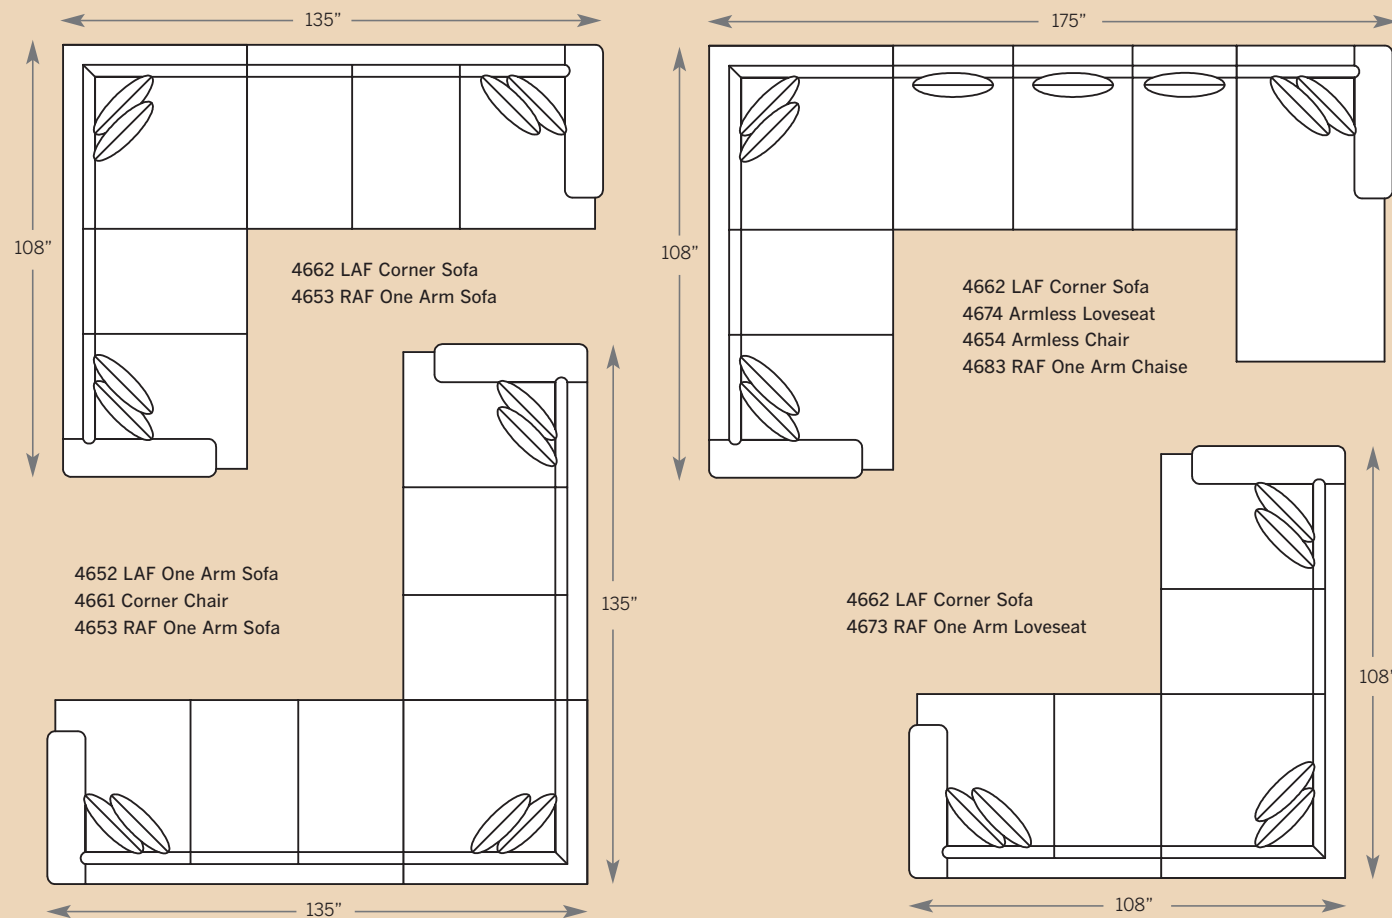

Standard Features:
 Seat Cushions: Comfort Down
 Back Pillows: Loose
 Nailhead Trim: Natural
 Finish: Warm Brown

Note: All Leather Styles (-L)
 Back Pillows are
 Velcro Semi-Attached

BARCLAY COLLECTION

4600 Sofa
 Overall: H 38 W 96 D 46
 Seating: H 18 W 76 D 24
 Seat Height: 20 Arm Height: 25
 Pillows: 2 P23, 2 P21

4654 Armless Chair
 Overall: H 38 W 27 D 46
 Seating: H 18 W 27 D 24
 Seat Height: 20
 Pillows: 1 P21

4652 LAF One Arm Sofa
4653 RAF One Arm Sofa
 Overall: H 38 W 89 D 46
 Seating: H 18 W 79 D 24
 Seat Height: 20 Arm Height: 25
 Pillows: 1 P23, 1 P21

4672 LAF One Arm Loveseat
4673 RAF One Arm Loveseat
 Overall: H 38 W 62 D 46
 Seating: H 18 W 52 D 24
 Seat Height: 20 Arm Height: 25
 Pillows: 1 P23, 1 P21

4674 Armless Loveseat
 Overall: H 38 W 61 D 46
 Seating: H 18 W 61 D 24
 Seat Height: 20
 Pillows: 2 P21

POPULAR SECTIONAL CONFIGURATIONS

Drawings are 1/4" scale