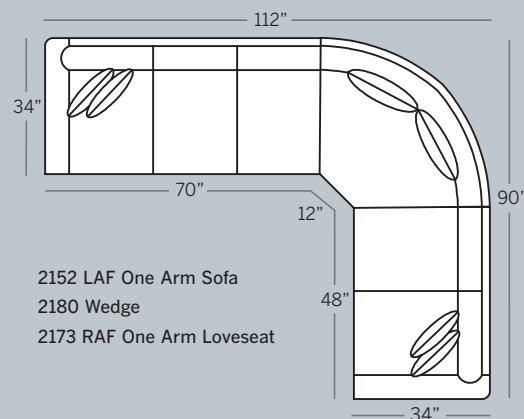

1

Choose Your Arm >

P = Panel Arm S = Sock Arm T = Track Arm N = Notched Arm

2

Choose Your Back >

L = Loose A = Attached

3

Choose Your Base >

T = Turned Leg M = Modern Leg S = Skirt

4

Choose Your Material >

F = Fabric L = Leather

How To Order >

EXAMPLE:
2100-NAM-F
 Sofa with Notched Arm,
 Attached Back, Modern Leg
 in Fabric

Standard Features:
 Seat Cushions: High Resiliency (Fabric)
 or Comfort Down (Leather)
 Finish: Warm Brown
 (No Finish Options)

Note: All Leather Styles (-L)
 Back Pillows are
 Velcro Semi-attached

POPULAR SECTIONAL CONFIGURATIONS

2100 Sofa
 Overall: H 35 W 76 D 34
 Seating: H 16 W 64 D 20
 Seat Height: 19 Arm Height: 24
 Pillows: 2 P19

2185 2-Over-2 Sofa
 Overall: H 35 W 76 D 34
 Seating: H 16 W 64 D 20
 Seat Height: 19 Arm Height: 24
 Pillows: 2 P19

2120 Loveseat
 Overall: H 35 W 54 D 34
 Seating: H 16 W 42 D 20
 Seat Height: 19 Arm Height: 24
 Pillows: 2 P19