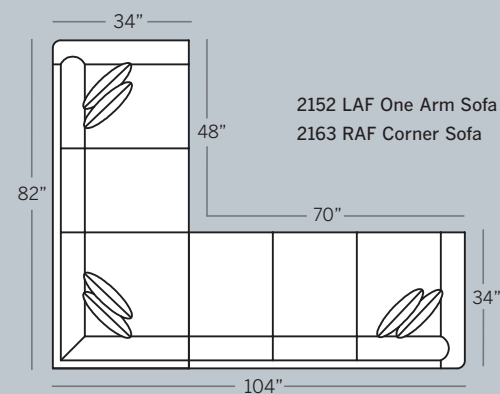

1

Choose Your Arm >

P = Panel Arm S = Sock Arm T = Track Arm N = Notched Arm

2

Choose Your Back >

L = Loose A = Attached

3

Choose Your Base >

Note: All Leather Styles (-L)
 Back Pillows are
 Velcro Semi-attached

POPULAR SECTIONAL CONFIGURATIONS

2100 Sofa
 Overall: H 35 W 76 D 34
 Seating: H 16 W 64 D 20
 Seat Height: 19 Arm Height: 24
 Pillows: 2 P19

2185 2-Over-2 Sofa
 Overall: H 35 W 76 D 34
 Seating: H 16 W 64 D 20
 Seat Height: 19 Arm Height: 24
 Pillows: 2 P19

2120 Loveseat
 Overall: H 35 W 54 D 34
 Seating: H 16 W 42 D 20
 Seat Height: 19 Arm Height: 24
 Pillows: 2 P19

Drawings are 1/4" scale

Overall width dimension based on Panel Arm.
 For Sock Arm, subtract 1/2" per arm.
 For Track Arm, subtract 1" per arm.
 For Notch Arm, subtract 1.5" per arm.

*All dimensions are approximate