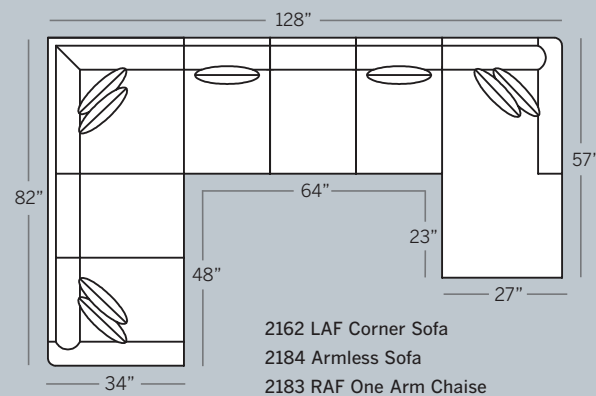

Note: All Leather Styles (-L)
 Back Pillows are
 Velcro Semi-attached

POPULAR SECTIONAL CONFIGURATIONS

2100 Sofa
 Overall: H 35 W 76 D 34
 Seating: H 16 W 64 D 20
 Seat Height: 19 Arm Height: 24
 Pillows: 2 P19

2185 2-Over-2 Sofa
 Overall: H 35 W 76 D 34
 Seating: H 16 W 64 D 20
 Seat Height: 19 Arm Height: 24
 Pillows: 2 P19

2120 Loveseat
 Overall: H 35 W 54 D 34
 Seating: H 16 W 42 D 20
 Seat Height: 19 Arm Height: 24
 Pillows: 2 P19

2162 LAF Corner Sofa
2163 RAF Corner Sofa
 Overall: H 35 W 82 D 34
 Seating: H 16 W 62 D 20
 Seat Height: 19 Arm Height: 24
 Pillows: 4 P19

2161 Corner Chair
 Overall: H 35 W 34 D 34
 Seating: H 16 W 20 D 20
 Seat Height: 19 Arm Height: 24
 Pillows: 2 P19

Drawings are 1/4" scale

Overall width dimension based on Panel Arm.
 For Sock Arm, subtract 1/2" per arm.
 For Track Arm, subtract 1" per arm.
 For Notch Arm, subtract 1.5" per arm.

*All dimensions are approximate