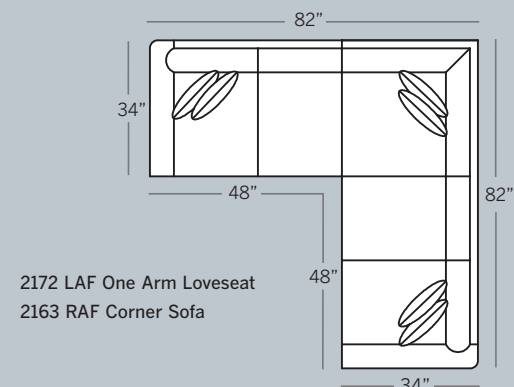

1

Choose Your Arm >

P = Panel Arm S = Sock Arm T = Track Arm N = Notched Arm

2

Choose Your Back >

L = Loose A = Attached

3

Choose Your Base >

Note: All Leather Styles (-L)
 Back Pillows are
 Velcro Semi-attached

POPULAR SECTIONAL CONFIGURATIONS

2100 Sofa
 Overall: H 35 W 76 D 34
 Seating: H 16 W 64 D 20
 Seat Height: 19 Arm Height: 24
 Pillows: 2 P19

2185 2-Over-2 Sofa
 Overall: H 35 W 76 D 34
 Seating: H 16 W 64 D 20
 Seat Height: 19 Arm Height: 24
 Pillows: 2 P19

2120 Loveseat
 Overall: H 35 W 54 D 34
 Seating: H 16 W 42 D 20
 Seat Height: 19 Arm Height: 24
 Pillows: 2 P19

Drawings are 1/4" scale

Overall width dimension based on Panel Arm.
 For Sock Arm, subtract 1/2" per arm.
 For Track Arm, subtract 1" per arm.
 For Notch Arm, subtract 1.5" per arm.

*All dimensions are approximate