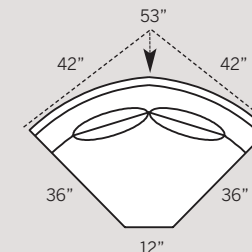

2101 Chair
 Overall: H 35 W 31 D 34
 Seating: H 16 W 21 D 20
 Seat Height: 19 Arm Height: 24

2108 Ottoman
 Overall: H 18 W 24 D 18

2152 LAF One Arm Sofa
2153 RAF One Arm Sofa
 Overall: H 35 W 70 D 34
 Seating: H 16 W 64 D 20
 Seat Height: 19 Arm Height: 24
 Pillows: 2 P19

2172 LAF Loveseat
2173 RAF Loveseat
 Overall: H 35 W 48 D 34
 Seating: H 16 W 42 D 20
 Seat Height: 19 Arm Height: 24
 Pillows: 2 P19

2184 Armless Sofa
 Overall: H 35 W 64 D 34
 Seating: H 16 W 64 D 20
 Seat Height: 19 Arm Height: N/A
 Pillows: 2 P19

2174 Armless Loveseat
 Overall: H 35 W 50 D 34
 Seating: H 16 W 50 D 20
 Seat Height: 19 Arm Height: N/A
 Pillows: 2 P19

2164 Armless Chair
 Overall: H 35 W 22 D 34
 Seating: H 16 W 22 D 20
 Seat Height: 19 Arm Height: N/A

Drawings are 1/4" scale

Overall width dimension based on Panel Arm.
 For Sock Arm, subtract 1/2" per arm.
 For Track Arm, subtract 1" per arm.
 For Notch Arm, subtract 1.5" per arm.

*All dimensions are approximate