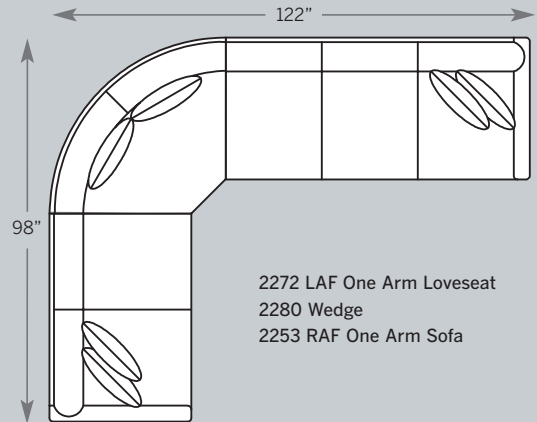

A = Attached Border Back

**3 Choose Your Base >**

W = Warm Brown

D = Driftwood

**4 Choose Your Material >**

F = Fabric

L = Leather

**How To Order >**

# DARBY COLLECTION

**2200 Sofa**  
 Overall: H 36 W 80 D 38  
 Seating: H 16 W 72 D 21  
 Seat Height: 20 Arm Height: 25  
 Pillows: 2 P21

**2285 Sofa**  
 Overall: H 36 W 80 D 38  
 Seating: H 16 W 72 D 21  
 Seat Height: 20 Arm Height: 25  
 Pillows: 2 P21

**2275 Studio Sofa**  
 Overall: H 36 W 74 D 38  
 Seating: H 16 W 64 D 21  
 Seat Height: 20 Arm Height: 25  
 Pillows: 2 P21

**2220 Loveseat**  
 Overall: H 36 W 56 D 38  
 Seating: H 16 W 48 D 21  
 Seat Height: 20 Arm Height: 25  
 Pillows: 2 P21

Drawings are 1/4" scale