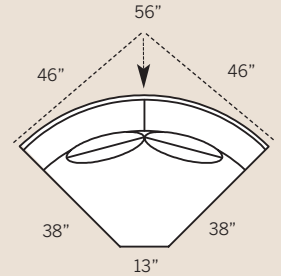

2280 Wedge
Overall: H 36 W 64 D 38
Seating: H 16 W 45 D 21
Seat Height: 20
Pillows: 2 P21