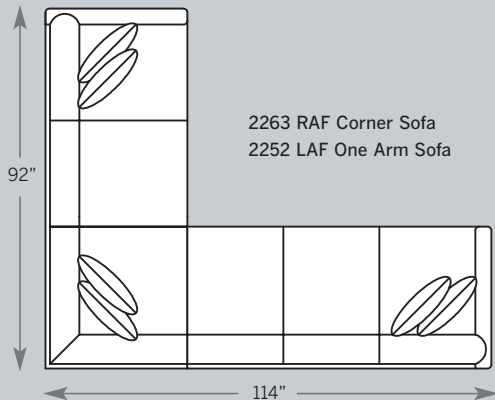

A = Attached Border Back

**3 Choose Your Base >**

W = Warm Brown

D = Driftwood

**4 Choose Your Material >**

F = Fabric

L = Leather

**How To Order >**

# DARBY COLLECTION

**2200 Sofa**  
 Overall: H 36 W 80 D 38  
 Seating: H 16 W 72 D 21  
 Seat Height: 20 Arm Height: 25  
 Pillows: 2 P21

**2285 Sofa**  
 Overall: H 36 W 80 D 38  
 Seating: H 16 W 72 D 21  
 Seat Height: 20 Arm Height: 25  
 Pillows: 2 P21

**2275 Studio Sofa**  
 Overall: H 36 W 74 D 38  
 Seating: H 16 W 64 D 21  
 Seat Height: 20 Arm Height: 25  
 Pillows: 2 P21

**2220 Loveseat**  
 Overall: H 36 W 56 D 38  
 Seating: H 16 W 48 D 21  
 Seat Height: 20 Arm Height: 25  
 Pillows: 2 P21

Drawings are 1/4" scale