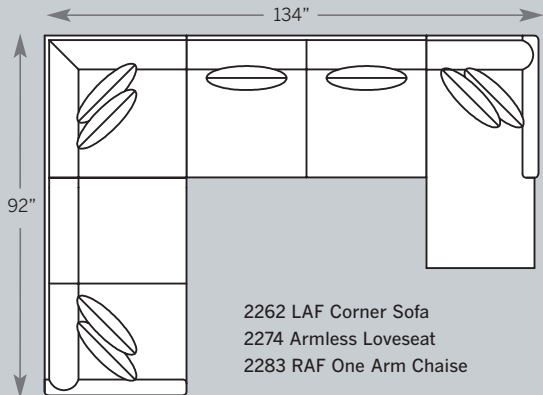

A = Attached Border Back

**3 Choose Your Base >**

W = Warm Brown

D = Driftwood

**4 Choose Your Material >**

F = Fabric

L = Leather

**How To Order >**

# DARBY COLLECTION

**2200 Sofa**  
 Overall: H 36 W 80 D 38  
 Seating: H 16 W 72 D 21  
 Seat Height: 20 Arm Height: 25  
 Pillows: 2 P21

**2285 Sofa**  
 Overall: H 36 W 80 D 38  
 Seating: H 16 W 72 D 21  
 Seat Height: 20 Arm Height: 25  
 Pillows: 2 P21

**2275 Studio Sofa**  
 Overall: H 36 W 74 D 38  
 Seating: H 16 W 64 D 21  
 Seat Height: 20 Arm Height: 25  
 Pillows: 2 P21

**2220 Loveseat**  
 Overall: H 36 W 56 D 38  
 Seating: H 16 W 48 D 21  
 Seat Height: 20 Arm Height: 25  
 Pillows: 2 P21

Drawings are 1/4" scale