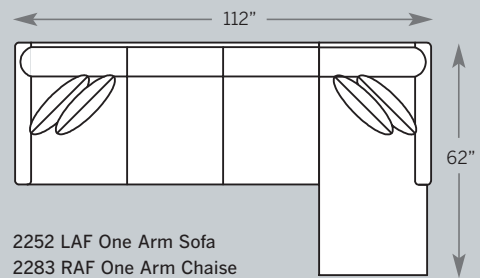

A = Attached Border Back

**3 Choose Your Base >**

W = Warm Brown

D = Driftwood

**4 Choose Your Material >**

F = Fabric

L = Leather

**How To Order >**

# DARBY COLLECTION

**2200 Sofa**  
 Overall: H 36 W 80 D 38  
 Seating: H 16 W 72 D 21  
 Seat Height: 20 Arm Height: 25  
 Pillows: 2 P21

**2285 Sofa**  
 Overall: H 36 W 80 D 38  
 Seating: H 16 W 72 D 21  
 Seat Height: 20 Arm Height: 25  
 Pillows: 2 P21