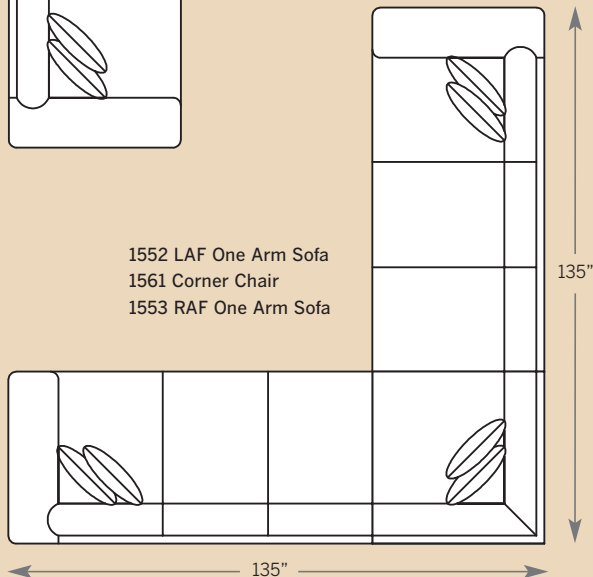

POPULAR SECTIONAL CONFIGURATIONS