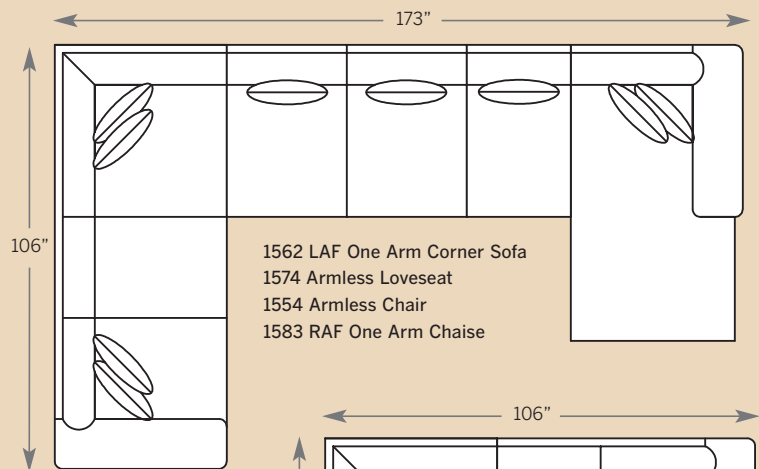

POPULAR SECTIONAL CONFIGURATIONS