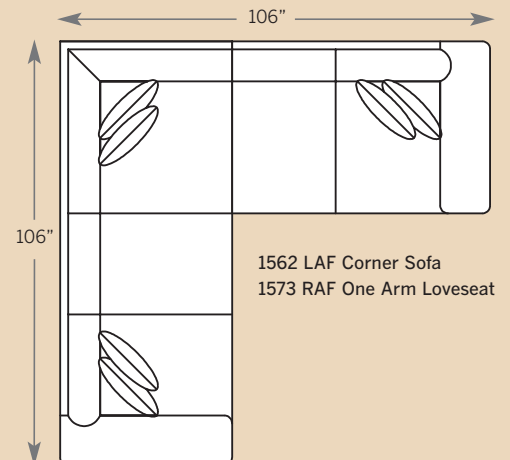

POPULAR SECTIONAL CONFIGURATIONS