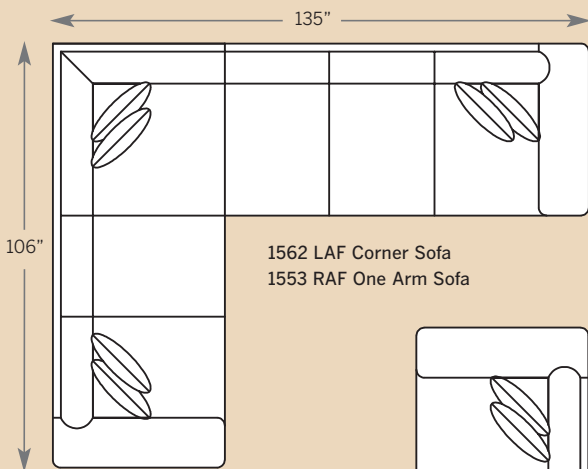

POPULAR SECTIONAL CONFIGURATIONS