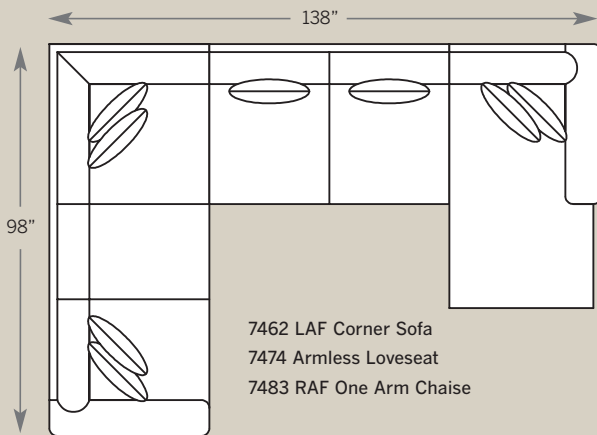

POPULAR SECTIONAL CONFIGURATIONS