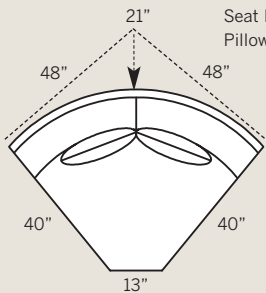

Overall: H 38 W 116 D 40
Seating: H 18 W 70 D 24
Seat Height: 20 Arm Height: 26
Pillows: 4 P21

7461 Corner Chair

Overall: H 38 W 40 D 40
Seating: H 18 W 24 D 24
Seat Height: 20
Pillows: 2 P21

7455 Chair & 1/2

Overall: H 38 W 48 D 40
Seating: H 18 W 30 D 24
Seat Height: 20 Arm Height: 26
Pillows: 2 P21

7408 Ottoman

Overall: H 18 W 27 D 21

7468 Ottoman & 1/2

Overall: H 18 W 38 D 25

7480 Wedge

Overall: H 38 W 69 D 40
Seating: H 18 W 50 D 24
Seat Height: 20
Pillows: 2 P21

7462 LAF Corner Sofa

7463 RAF Corner Sofa
Overall: H 38 W 98 D 40
Seating: H 18 W 74 D 24
Seat Height: 20 Arm Height: 26
Pillows: 4 P21

7422 LAF Angle Loveseat

7423 RAF Angle Loveseat
Overall: H 38 W 68 D 40
Seating: H 18 W 49 D 24
Seat Height: 20 Arm Height: 26
Pillows: 2 P21

7412 LAF One Arm Chair

7413 RAF One Arm Chair
Overall: H 38 W 35 D 40
Seating: H 18 W 24 D 24
Seat Height: 20 Arm Height: 26
Pillows: 1 P21

7474 Armless Loveseat

Overall: H 38 W 60 D 40
Seating: H 18 W 60 D 24
Seat Height: 20
Pillows: 2 P21