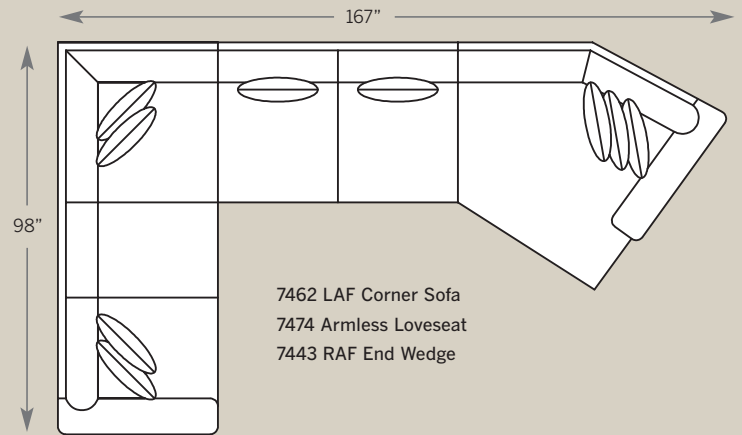

POPULAR SECTIONAL CONFIGURATIONS