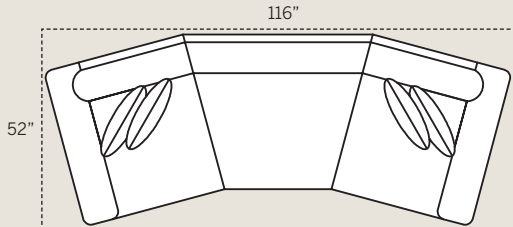

Overall: H 38 W 90 D 40
Seating: H 18 W 72 D 24
Seat Height: 20 Arm Height: 26
Pillows: 4 P21

7475 Studio Sofa

Overall: H 38 W 84 D 40
Seating: H 18 W 66 D 24
Seat Height: 20 Arm Height: 26
Pillows: 4 P21

7420 Loveseat

Overall: H 38 W 66 D 40
Seating: H 18 W 48 D 24
Seat Height: 20 Arm Height: 26
Pillows: 2 P21

7401 Chair

Overall: H 38 W 40 D 40
Seating: H 18 W 22 D 24
Seat Height: 20 Arm Height: 26

7465 Conversation Sofa