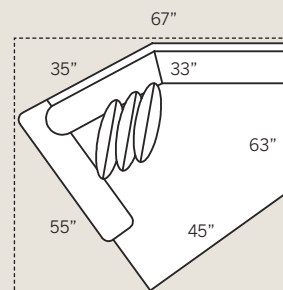

7452 LAF One Arm Sofa

7453 RAF One Arm Sofa
Overall: H 38 W 82 D 40
Seating: H 18 W 73 D 24
Seat Height: 20 Arm Height: 26
Pillows: 2 P21

7472 LAF One Arm Loveseat

7473 RAF One Arm Loveseat
Overall: H 38 W 58 D 40
Seating: H 18 W 49 D 24
Seat Height: 20 Arm Height: 26
Pillows: 2 P21

7486 LAF Floating Chaise

7487 RAF Floating Chaise
Overall: H 37 W 35 D 66
Seating: H 18 W 24 D 48
Seat Height: 20 Arm Height: 26
Pillows: 2 P21

Note:
Floating Chaise
must include
Floating Ottoman.

7407 Floating Ottoman

Overall: H 20 W 33 D 25

7442 LAF End Wedge

7443 RAF End Wedge
Overall: H 38 W 67 D 55
Seating: H 18 W 48 D 35
Seat Height: 20 Arm Height: 26
Pillows: 3 P21

7432 LSF Bump Chaise

7433 RSF Bump Chaise
Overall: H 38 W 40 D 48
Seating: H 18 W 24 D 48
Seat Height: 20

Drawings are 1/4" scale

Please note: All Track Arm Pieces are 2.5 inches less per arm on overall width.