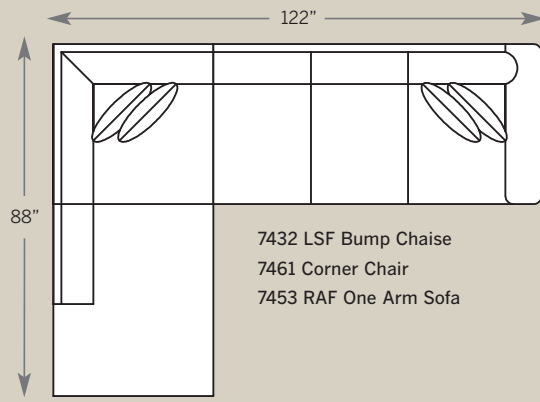

POPULAR SECTIONAL CONFIGURATIONS