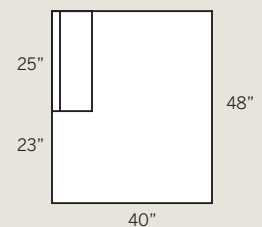

7452 LAF One Arm Sofa

7453 RAF One Arm Sofa
Overall: H 38 W 82 D 40
Seating: H 18 W 73 D 24
Seat Height: 20 Arm Height: 26
Pillows: 2 P21

7472 LAF One Arm Loveseat

7473 RAF One Arm Loveseat
Overall: H 38 W 58 D 40
Seating: H 18 W 49 D 24
Seat Height: 20 Arm Height: 26
Pillows: 2 P21

7486 LAF Floating Chaise

7487 RAF Floating Chaise
Overall: H 37 W 35 D 66
Seating: H 18 W 24 D 48
Seat Height: 20 Arm Height: 26
Pillows: 2 P21

Note:
Floating Chaise
must include
Floating Ottoman.

7407 Floating Ottoman

Overall: H 20 W 33 D 25

7442 LAF End Wedge

7443 RAF End Wedge
Overall: H 38 W 67 D 55
Seating: H 18 W 48 D 35
Seat Height: 20 Arm Height: 26
Pillows: 3 P21

7432 LSF Bump Chaise

7433 RSF Bump Chaise
Overall: H 38 W 40 D 48
Seating: H 18 W 24 D 48
Seat Height: 20