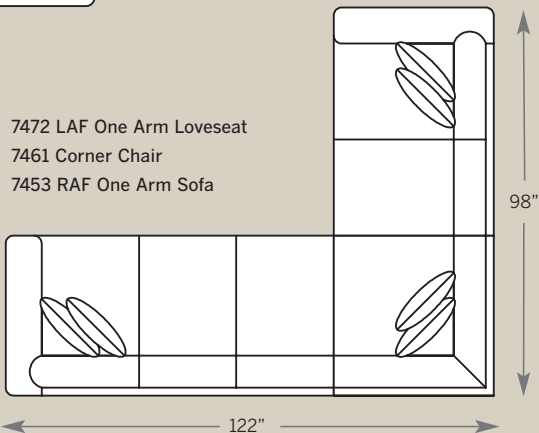

M = Modern Leg

T = Turned Leg

S = Skirt

4 Choose Your Material >

F = Fabric

LF = Leather/Fabric

*L = Leather

How To Order >

EXAMPLE:

Sofa 7400-PAT-F
Sofa with Panel Arm,
Attached Back, Turned Leg
and Fabric

Standard Features:
Seat Cushions: High Resiliency
Back Pillows: Loose or Attached
Finish: Warm Brown
(No Finish Options)

*Medium Natural Nailheads
Standard on Panel Arm
Leather and Leather Fabric

Note: All Leather Styles (-L)
Back Pillows are
Velcro Semi-attached

POPULAR SECTIONAL CONFIGURATIONS

WINSTON COLLECTION

7400 Sofa

Overall: H 38 W 90 D 40
Seating: H 18 W 72 D 24
Seat Height: 20 Arm Height: 26
Pillows: 4 P21

7475 Studio Sofa

Overall: H 38 W 84 D 40
Seating: H 18 W 66 D 24
Seat Height: 20 Arm Height: 26
Pillows: 4 P21