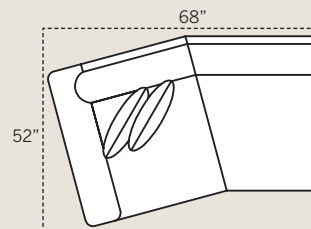

Overall: H 38 W 116 D 40
Seating: H 18 W 70 D 24
Seat Height: 20 Arm Height: 26
Pillows: 4 P21

7461 Corner Chair

Overall: H 38 W 40 D 40
Seating: H 18 W 24 D 24
Seat Height: 20
Pillows: 2 P21

7455 Chair & 1/2

Overall: H 38 W 48 D 40
Seating: H 18 W 30 D 24
Seat Height: 20 Arm Height: 26
Pillows: 2 P21

7408 Ottoman

Overall: H 18 W 27 D 21

7468 Ottoman & 1/2

Overall: H 18 W 38 D 25

7480 Wedge

Overall: H 38 W 69 D 40
Seating: H 18 W 50 D 24
Seat Height: 20
Pillows: 2 P21

7462 LAF Corner Sofa

7463 RAF Corner Sofa
Overall: H 38 W 98 D 40
Seating: H 18 W 74 D 24
Seat Height: 20 Arm Height: 26
Pillows: 4 P21

7422 LAF Angle Loveseat

7423 RAF Angle Loveseat
Overall: H 38 W 68 D 40
Seating: H 18 W 49 D 24
Seat Height: 20 Arm Height: 26
Pillows: 2 P21

7412 LAF One Arm Chair

7413 RAF One Arm Chair
Overall: H 38 W 35 D 40
Seating: H 18 W 24 D 24
Seat Height: 20 Arm Height: 26
Pillows: 1 P21

7474 Armless Loveseat

Overall: H 38 W 60 D 40
Seating: H 18 W 60 D 24
Seat Height: 20
Pillows: 2 P21