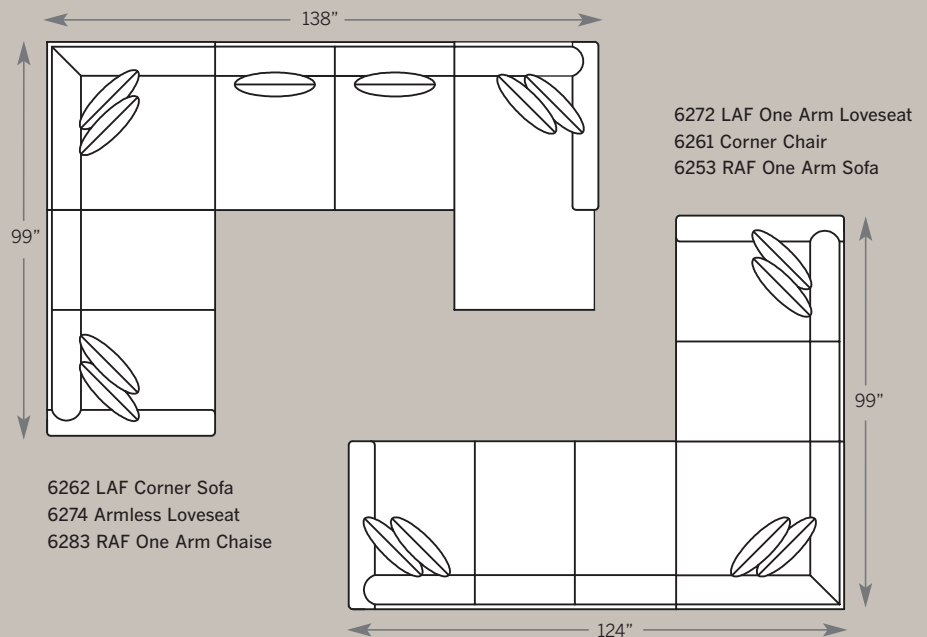

POPULAR SECTIONAL CONFIGURATIONS

DRAKE COLLECTION

6200 Sofa

Overall: H 37 W 89 D 42
Seating: H 18 W 75 D 23
Seat Height: 19 Arm Height: 24
Pillows: 4 P21

Choose 2 or 3 Backs
Choose 1, 2 or 3 Cushions

6220 Loveseat

Overall: H 37 W 64 D 42
Seating: H 18 W 50 D 23
Seat Height: 19 Arm Height: 24
Pillows: 2 P21

2 Backs
Choose 1 or 2 Cushions

6201 Chair

Overall: H 37 W 39 D 42
Seating: H 18 W 25 D 23
Seat Height: 19 Arm Height: 24

1 Back, 1 Cushion only

6208 Ottoman

Overall: H 17 W 30 D 24

6262 LAF Corner Sofa

Overall: H 37 W 99 D 42
Seating: H 18 W 73 D 23
Seat Height: 19 Arm Height: 24
Pillows: 4 P21

4 Backs, 3 Cushions only

6263 RAF Corner Sofa