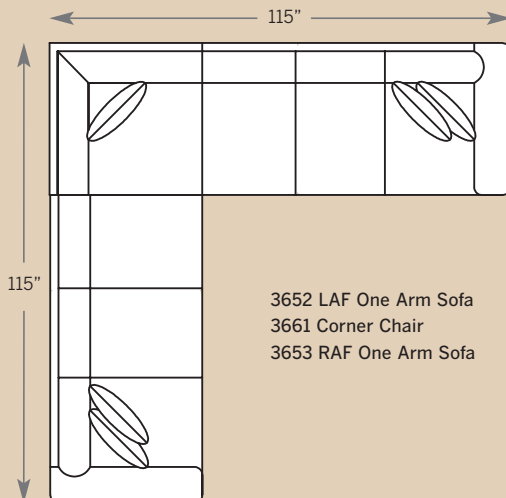

3652 LAF One Arm Sofa
3661 Corner Chair
3653 RAF One Arm Sofa