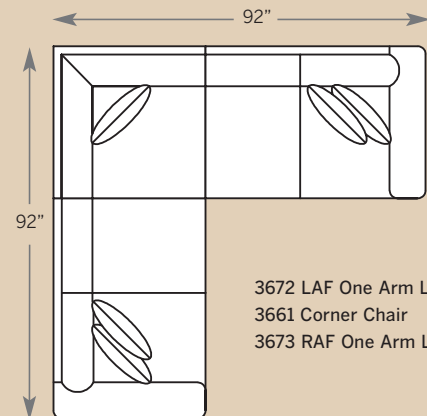

POPULAR SECTIONAL CONFIGURATIONS

3662 LAF Corner Sofa
3653 RAF One Arm Sofa

3672 LAF One Arm Loveseat
3661 Corner Chair
3673 RAF One Arm Loveseat

3652 LAF One Arm Sofa
3661 Corner Chair
3653 RAF One Arm Sofa

ANGELINA COLLECTION

3600 Sofa
 Overall: H 36 W 85 D 38
 Seating: H 16 W 67 D 21
 Seat Height: 20 Arm Height: 26
 Pillows: 2 P21

3675 Studio Sofa
 Overall: H 36 W 79 D 38
 Seating: H 16 W 61 D 21
 Seat Height: 20 Arm Height: 26
 Pillows: 2 P21

3601 Chair
 Overall: H 36 W 38 D 38
 Seating: H 16 W 21 D 21
 Seat Height: 20 Arm Height: 26
 Pillows: N/A

3608 Ottoman
 Overall: H 18 W 28 D 21

3620 Loveseat
 Overall: H 36 W 62 D 38
 Seating: H 16 W 44 D 21
 Seat Height: 20 Arm Height: 26
 Pillows: 2 P21

Drawings are 1/4" scale