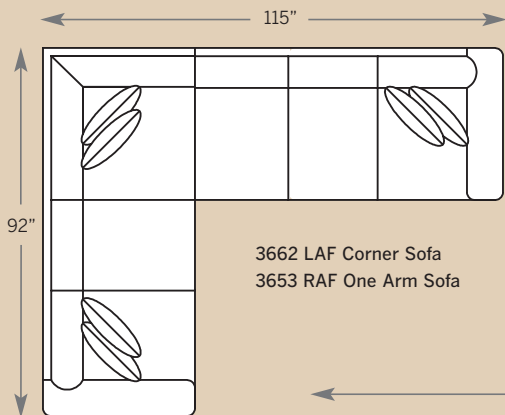

POPULAR SECTIONAL CONFIGURATIONS

3662 LAF Corner Sofa
3653 RAF One Arm Sofa

3672 LAF One Arm Loveseat
3661 Corner Chair
3673 RAF One Arm Loveseat

3652 LAF One Arm Sofa
3661 Corner Chair
3653 RAF One Arm Sofa

ANGELINA COLLECTION

3600 Sofa
 Overall: H 36 W 85 D 38
 Seating: H 16 W 67 D 21
 Seat Height: 20 Arm Height: 26
 Pillows: 2 P21

3675 Studio Sofa
 Overall: H 36 W 79 D 38
 Seating: H 16 W 61 D 21
 Seat Height: 20 Arm Height: 26
 Pillows: 2 P21

3601 Chair
 Overall: H 36 W 38 D 38
 Seating: H 16 W 21 D 21
 Seat Height: 20 Arm Height: 26
 Pillows: N/A

3608 Ottoman
 Overall: H 18 W 28 D 21

3620 Loveseat
 Overall: H 36 W 62 D 38
 Seating: H 16 W 44 D 21
 Seat Height: 20 Arm Height: 26
 Pillows: 2 P21

Drawings are 1/4" scale