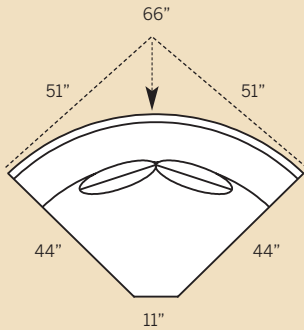

9785 Sofa

Overall: H 38 W 101 D 44
 Seating: H 17 W 75 D 27
 Seat Height: 21 Arm Height: 29
 Pillows: 4 P23

9720 Loveseat

Overall: H 38 W 75 D 44
 Seating: H 17 W 49 D 27
 Seat Height: 21 Arm Height: 29
 Pillows: 2 P23

9765 Conversation Sofa

Overall: H 38 W 104 D 44
 Seating: H 17 W 79 D 27
 Seat Height: 21 Arm Height: 29
 Pillows: 4 P23

9701 Chair & 1/2

Overall: H 38 W 60 D 44
 Seating: H 17 W 34 D 27
 Seat Height: 21 Arm Height: 29
 Pillows: 2 P23

9708 Ottoman & 1/2

Overall: H 18.5 W 35 D 26

9761 Corner Chair

Overall: H 38 W 44 D 44
 Seating: H 17 W 27 D 27
 Seat Height: 21
 Pillows: 2 P23

9780 Wedge

Overall: H 38 W 64 D 54
 Seating: H 17 W 46 D 27
 Seat Height: 21 Arm Height: N/A
 Pillows: 2 P23