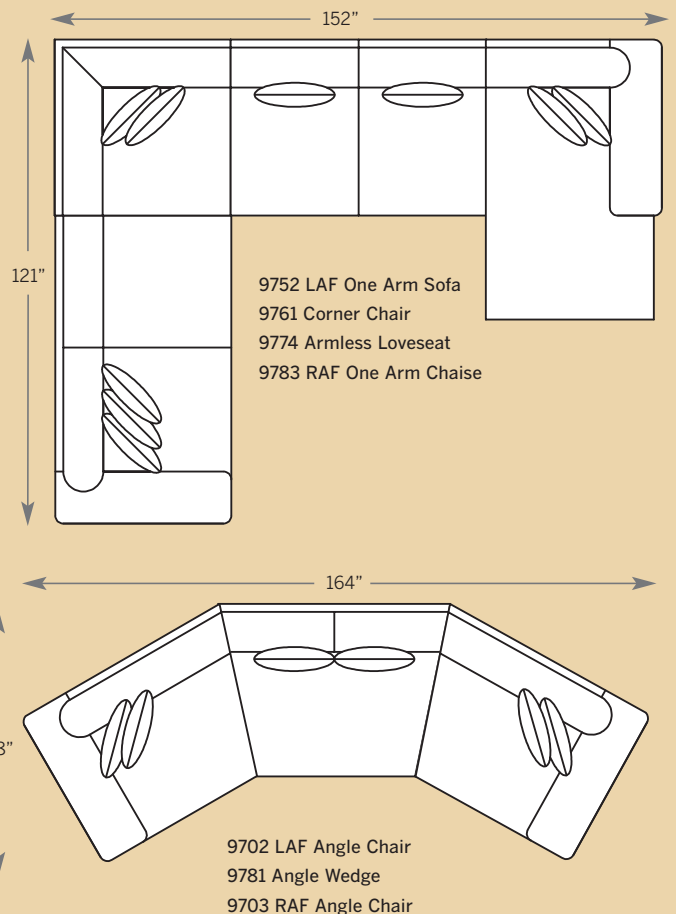

Note: All Leather Styles (-L)
 Back Pillows are
 Velcro Semi-attached

POPULAR SECTIONAL CONFIGURATIONS

KATHERINE COLLECTION

9700 Sofa

Overall: H 38 W 89 D 44
 Seating: H 17 W 63 D 27
 Seat Height: 21 Arm Height: 29
 Pillows: 4 P23

9785 Sofa

Overall: H 38 W 101 D 44
 Seating: H 17 W 75 D 27
 Seat Height: 21 Arm Height: 29
 Pillows: 4 P23

9720 Loveseat

Overall: H 38 W 75 D 44
 Seating: H 17 W 49 D 27
 Seat Height: 21 Arm Height: 29
 Pillows: 2 P23

9765 Conversation Sofa

Overall: H 38 W 104 D 44
 Seating: H 17 W 79 D 27
 Seat Height: 21 Arm Height: 29
 Pillows: 4 P23

9701 Chair & 1/2

Overall: H 38 W 60 D 44
 Seating: H 17 W 34 D 27
 Seat Height: 21 Arm Height: 29
 Pillows: 2 P23

**9782 LAF One Arm Chaise
 9783 RAF One Arm Chaise**

Overall: H 38 W 44 D 70
 Seating: H 17 W 31 D 53
 Seat Height: 21 Arm Height: 29
 Pillows: 2 P23

Drawings are 1/4" scale