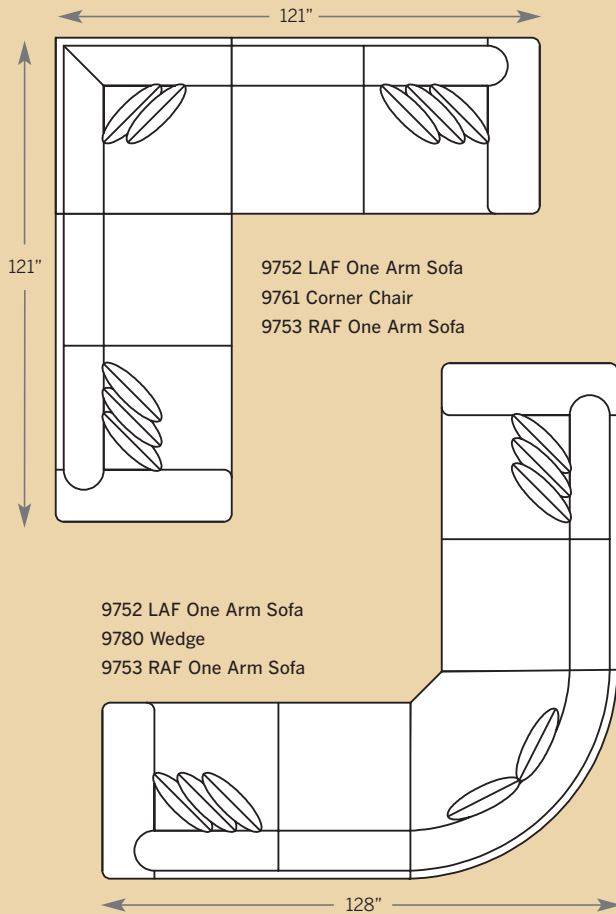

9752-LF | LAF One Arm Sofa
 9761-LF | Corner Chair
 9753-LF | RAF One Arm Sofa

9700-LF | Sofa

9701-LF | Chair & 1/2

Choose Your Material >

Fabric (No extension necessary)
 LF = Leather/Fabric
 L = Leather

Note: All Leather Styles (-L)
 Back Pillows are
 Velcro Semi-attached

POPULAR SECTIONAL CONFIGURATIONS

KATHERINE COLLECTION

9700 Sofa

Overall: H 38 W 89 D 44
 Seating: H 17 W 63 D 27
 Seat Height: 21 Arm Height: 29
 Pillows: 4 P23

9785 Sofa

Overall: H 38 W 101 D 44
 Seating: H 17 W 75 D 27
 Seat Height: 21 Arm Height: 29
 Pillows: 4 P23

9720 Loveseat

Overall: H 38 W 75 D 44
 Seating: H 17 W 49 D 27
 Seat Height: 21 Arm Height: 29
 Pillows: 2 P23

**9782 LAF One Arm Chaise
 9783 RAF One Arm Chaise**

Overall: H 38 W 44 D 70
 Seating: H 17 W 31 D 53
 Seat Height: 21 Arm Height: 29
 Pillows: 2 P23

Drawings are 1/4" scale