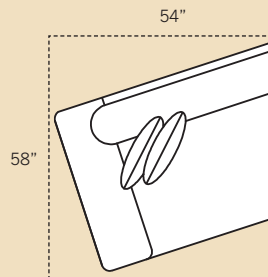

**9752 LAF One Arm Sofa
 9753 RAF One Arm Sofa**

Overall: H 38 W 77 D 44
 Seating: H 17 W 64 D 27
 Seat Height: 21 Arm Height: 29
 Pillows: 3 P23

**9712 LAF One Arm Chair
 9713 RAF One Arm Chair**

Overall: H 38 W 44 D 44
 Seating: H 17 W 31 D 27
 Seat Height: 21 Arm Height: 29
 Pillows: 2 P23

9764 Armless Chair

Overall: H 38 W 32 D 44
 Seating: H 17 W 32 D 27
 Seat Height: 21
 Pillows: 1 P23

9774 Armless Loveseat

Overall: H 38 W 64 D 44
 Seating: H 17 W 64 D 27
 Seat Height: 21
 Pillows: 2 P23

9781 Angle Wedge

Overall: H 38 W 56 D 44
 Seating: H 17 W 40 D 25
 Seat Height: 21
 Pillows: 2 P23

**9702 LAF One Arm Angle Chair
 9703 RAF One Arm Angle Chair**

Overall: H 38 W 54 D 44
 Seating: H 17 W 48 D 27
 Seat Height: 21 Arm Height: 29
 Pillows: 2 P23

**9782 LAF One Arm Chaise
 9783 RAF One Arm Chaise**

Overall: H 38 W 44 D 70
 Seating: H 17 W 31 D 53
 Seat Height: 21 Arm Height: 29
 Pillows: 2 P23

Drawings are 1/4" scale