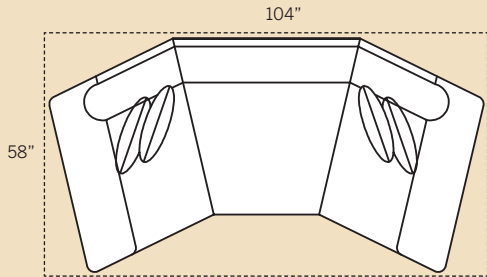

Note: All Leather Styles (-L)
 Back Pillows are
 Velcro Semi-attached

POPULAR SECTIONAL CONFIGURATIONS

KATHERINE COLLECTION

9700 Sofa

Overall: H 38 W 89 D 44
 Seating: H 17 W 63 D 27
 Seat Height: 21 Arm Height: 29
 Pillows: 4 P23

9785 Sofa

Overall: H 38 W 101 D 44
 Seating: H 17 W 75 D 27
 Seat Height: 21 Arm Height: 29
 Pillows: 4 P23

9720 Loveseat

Overall: H 38 W 75 D 44
 Seating: H 17 W 49 D 27
 Seat Height: 21 Arm Height: 29
 Pillows: 2 P23

9765 Conversation Sofa

Overall: H 38 W 104 D 44
 Seating: H 17 W 79 D 27
 Seat Height: 21 Arm Height: 29
 Pillows: 4 P23

9701 Chair & 1/2

Overall: H 38 W 60 D 44
 Seating: H 17 W 34 D 27
 Seat Height: 21 Arm Height: 29
 Pillows: 2 P23