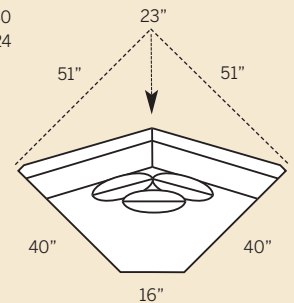

## 9208 Ottoman

Overall Dimensions: H 18 W 40 D 25

## 9272 LAF One Arm Loveseat

Overall Dimensions: H 39 W 59 D 40  
Seating Dimensions: H 18 W 47 D 24  
Seat Height: 21 Arm Height: 26  
Pillows: 2 P23

## 9273 RAF One Arm Loveseat

Overall Dimensions: H 39 W 59 D 40  
Seating Dimensions: H 18 W 47 D 24  
Seat Height: 21 Arm Height: 26  
Pillows: 2 P23

## 9274 Armless Loveseat

Overall Dimensions: H 39 W 60 D 40  
Seating Dimensions: H 18 W 60 D 24  
Seat Height: 21  
Pillows: 2 P23