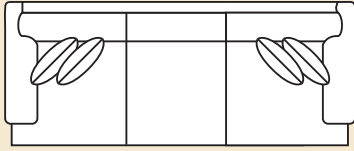

Highland Park Sectional

9200 Sofa

Overall Dimensions: H 39 W 96 D 40
Seating Dimensions: H 18 W 78 D 24
Seat Height: 21 Arm Height: 26
Pillows: 4 P23