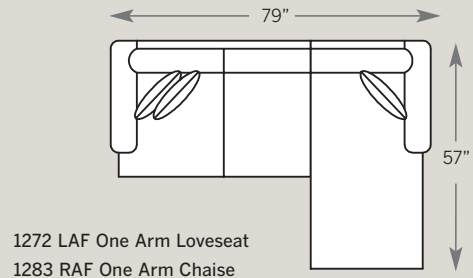

M = Modern Leg

S = Skirt

4 Choose Your Material >

F = Fabric

L = Leather

How To Order >

EXAMPLE:

1282-PBT-F LAF Chaise

1274-PBT-F Armless Loveseat

1263-PBT-F RAF Corner Sofa

Panel Arm, Box Attached Back,
Turned Leg, Fabric

Standard Features:

Seat Cushions: High Resiliency (Fabric)
or Comfort Down (Leather)

Back Pillows: Loose or Attached

Throw Pillows: P19

Finish: Warm Brown (No Finish Options)

POPULAR SECTIONAL CONFIGURATIONS

KELLY SECTIONAL

1200 Sofa
 Overall: H 36 W 75 D 34
 Seating: H 16 W 62 D 20
 Seat Height: 20 Arm Height: 23
 Pillows: 2 P19

1285 Sofa
 Overall: H 36 W 75 D 34
 Seating: H 16 W 62 D 20
 Seat Height: 20 Arm Height: 23
 Pillows: 2 P19

1220 Loveseat
 Overall: H 36 W 54 D 34
 Seating: H 16 W 41 D 20
 Seat Height: 20 Arm Height: 23
 Pillows: 2 P19