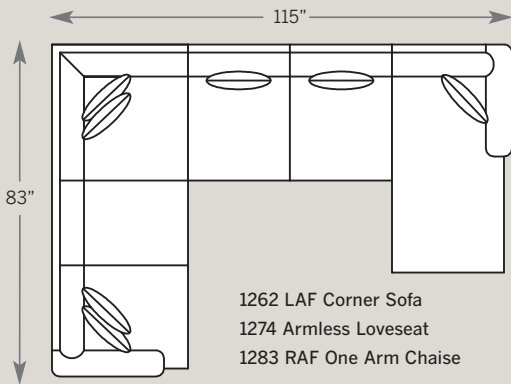

1274-PBT-F Armless Loveseat

1263-PBT-F RAF Corner Sofa

Panel Arm, Box Attached Back,
Turned Leg, Fabric

Standard Features:

Seat Cushions: High Resiliency (Fabric)
or Comfort Down (Leather)

Back Pillows: Loose or Attached

Throw Pillows: P19

Finish: Warm Brown (No Finish Options)

POPULAR SECTIONAL CONFIGURATIONS

KELLY SECTIONAL

1200 Sofa
 Overall: H 36 W 75 D 34
 Seating: H 16 W 62 D 20
 Seat Height: 20 Arm Height: 23
 Pillows: 2 P19

1285 Sofa
 Overall: H 36 W 75 D 34
 Seating: H 16 W 62 D 20
 Seat Height: 20 Arm Height: 23
 Pillows: 2 P19

1220 Loveseat
 Overall: H 36 W 54 D 34
 Seating: H 16 W 41 D 20
 Seat Height: 20 Arm Height: 23
 Pillows: 2 P19

1262 LAF Corner Sofa
 Overall: H 36 W 83 D 34
 Seating: H 16 W 60 D 20
 Seat Height: 20 Arm Height: 23
 Pillows: 4 P19

1263 RAF Corner Sofa
 Overall: H 36 W 83 D 34
 Seating: H 16 W 60 D 20
 Seat Height: 20 Arm Height: 23
 Pillows: 4 P19