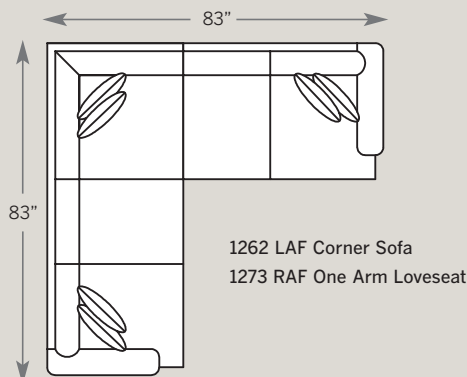

1274-PBT-F Armless Loveseat

1263-PBT-F RAF Corner Sofa

Panel Arm, Box Attached Back,
Turned Leg, Fabric

Standard Features:

Seat Cushions: High Resiliency (Fabric)
or Comfort Down (Leather)

Back Pillows: Loose or Attached

Throw Pillows: P19

Finish: Warm Brown (No Finish Options)

POPULAR SECTIONAL CONFIGURATIONS

KELLY SECTIONAL

1200 Sofa
 Overall: H 36 W 75 D 34
 Seating: H 16 W 62 D 20
 Seat Height: 20 Arm Height: 23
 Pillows: 2 P19

1285 Sofa
 Overall: H 36 W 75 D 34
 Seating: H 16 W 62 D 20
 Seat Height: 20 Arm Height: 23
 Pillows: 2 P19

1220 Loveseat
 Overall: H 36 W 54 D 34
 Seating: H 16 W 41 D 20
 Seat Height: 20 Arm Height: 23
 Pillows: 2 P19

1262 LAF Corner Sofa
 Overall: H 36 W 83 D 34
 Seating: H 16 W 60 D 20
 Seat Height: 20 Arm Height: 23
 Pillows: 4 P19

1263 RAF Corner Sofa
 Overall: H 36 W 83 D 34
 Seating: H 16 W 60 D 20
 Seat Height: 20 Arm Height: 23
 Pillows: 4 P19