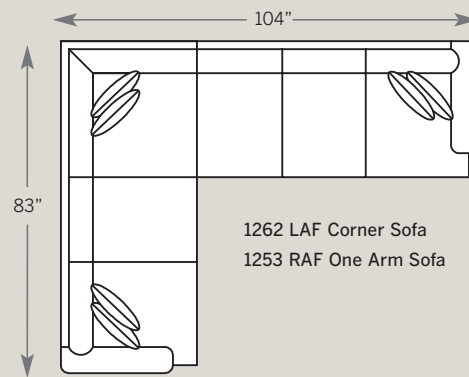

1274-PBT-F Armless Loveseat

1263-PBT-F RAF Corner Sofa

Panel Arm, Box Attached Back,
Turned Leg, Fabric

Standard Features:

Seat Cushions: High Resiliency (Fabric)
or Comfort Down (Leather)

Back Pillows: Loose or Attached

Throw Pillows: P19

Finish: Warm Brown (No Finish Options)

POPULAR SECTIONAL CONFIGURATIONS

KELLY SECTIONAL

1200 Sofa
 Overall: H 36 W 75 D 34
 Seating: H 16 W 62 D 20
 Seat Height: 20 Arm Height: 23
 Pillows: 2 P19

1285 Sofa
 Overall: H 36 W 75 D 34
 Seating: H 16 W 62 D 20
 Seat Height: 20 Arm Height: 23
 Pillows: 2 P19

1220 Loveseat
 Overall: H 36 W 54 D 34
 Seating: H 16 W 41 D 20
 Seat Height: 20 Arm Height: 23
 Pillows: 2 P19

1262 LAF Corner Sofa
 Overall: H 36 W 83 D 34
 Seating: H 16 W 60 D 20
 Seat Height: 20 Arm Height: 23
 Pillows: 4 P19

1263 RAF Corner Sofa
 Overall: H 36 W 83 D 34
 Seating: H 16 W 60 D 20
 Seat Height: 20 Arm Height: 23
 Pillows: 4 P19