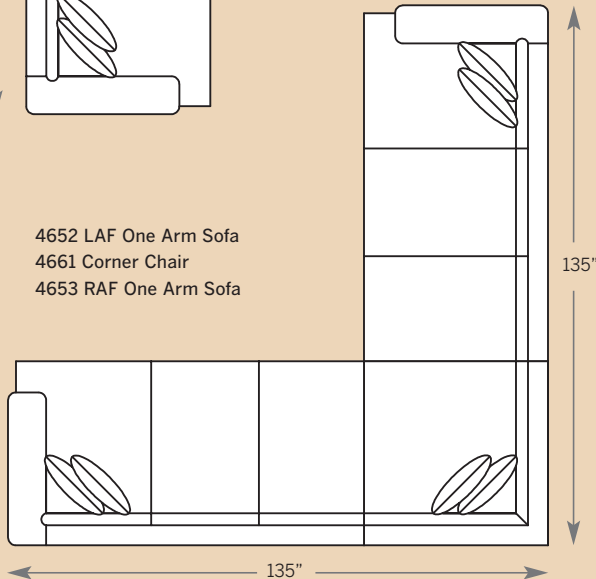

4652 LAF One Arm Sofa
4661 Corner Chair
4653 RAF One Arm Sofa

4662 LAF Corner Sofa
4673 RAF One Arm Loveseat

BARCLAY SECTIONAL

4600 Sofa

Overall: H 38 W 96 D 46
Seating: H 18 W 76 D 24
Seat Height: 20 Arm Height: 25
Pillows: 2 P23, 2 P21

4620 Loveseat

Overall: H 38 W 71 D 46
Seating: H 18 W 51 D 24
Seat Height: 20 Arm Height: 25
Pillows: 2 P23

4601 Chair

Overall: H 38 W 46 D 46
Seating: H 18 W 26 D 24
Seat Height: 20 Arm Height: 25
Pillows: N/A

4608 Ottoman

Overall: H 17 W 35 D 25

4662 LAF Corner Sofa

Overall: H 38 W 108 D 46
Seating: H 18 W 76 D 24
Seat Height: 20 Arm Height: 25
Pillows: 2 P23, 2 P21

4663 RAF Corner Sofa

Overall: H 38 W 108 D 46
Seating: H 18 W 76 D 24
Seat Height: 20 Arm Height: 25
Pillows: 2 P23, 2 P21

4683 RAF One Arm Chaise

Overall: H 38 W 41 D 82
Seating: H 18 W 31 D 57
Seat Height: 20 Arm Height: 25
Pillows: 1 P23, 1 P21

Drawings are 1/4" scale