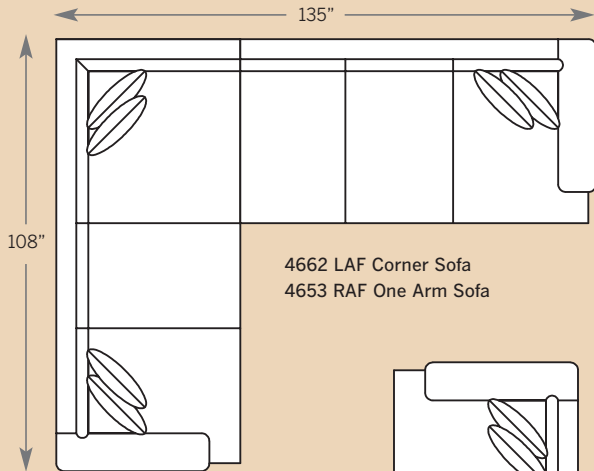

POPULAR SECTIONAL CONFIGURATIONS