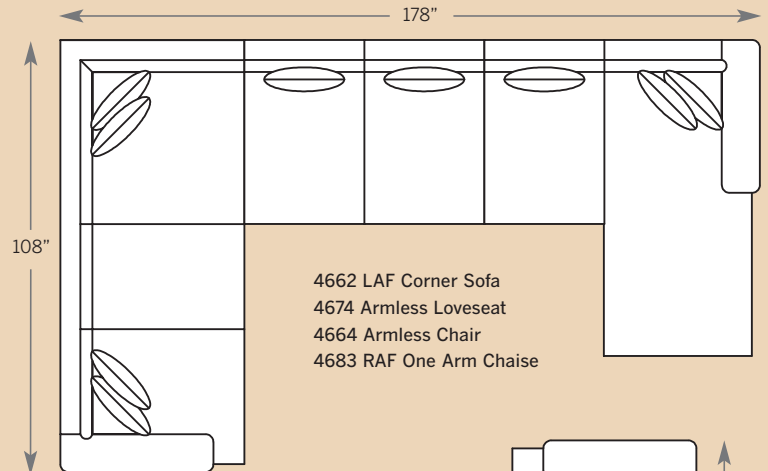

4662 LAF Corner Sofa
4674 Armless Loveseat
4664 Armless Chair
4683 RAF One Arm Chaise