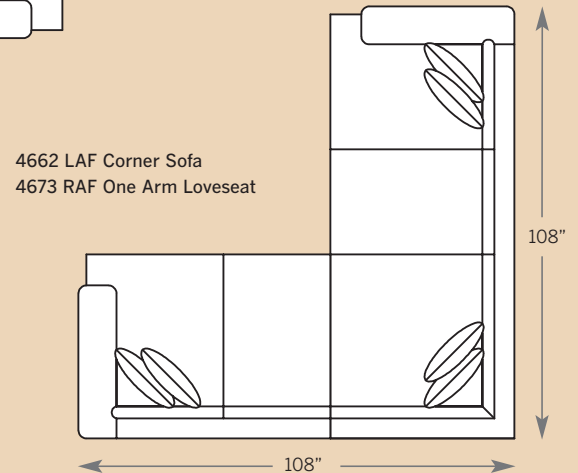

Standard Features:
Seat Cushions: Comfort Down
Back Pillows: Loose
Nailhead Trim: Natural
Finish: Walnut Relic

POPULAR SECTIONAL CONFIGURATIONS

4662 LAF Corner Sofa
4653 RAF One Arm Sofa

4662 LAF Corner Sofa
4674 Armless Loveseat
4664 Armless Chair
4683 RAF One Arm Chaise

4652 LAF One Arm Sofa
4661 Corner Chair
4653 RAF One Arm Sofa

4662 LAF Corner Sofa
4673 RAF One Arm Loveseat

BARCLAY SECTIONAL

4600 Sofa

Overall: H 38 W 96 D 46
Seating: H 18 W 76 D 24
Seat Height: 20 Arm Height: 25
Pillows: 2 P23, 2 P21

4620 Loveseat

Overall: H 38 W 71 D 46
Seating: H 18 W 51 D 24
Seat Height: 20 Arm Height: 25
Pillows: 2 P23

4601 Chair

Overall: H 38 W 46 D 46
Seating: H 18 W 26 D 24
Seat Height: 20 Arm Height: 25
Pillows: N/A

4608 Ottoman

Overall: H 17 W 35 D 25

4662 LAF Corner Sofa

Overall: H 38 W 108 D 46
Seating: H 18 W 76 D 24
Seat Height: 20 Arm Height: 25
Pillows: 2 P23, 2 P21

4663 RAF Corner Sofa

Overall: H 38 W 108 D 46
Seating: H 18 W 76 D 24
Seat Height: 20 Arm Height: 25
Pillows: 2 P23, 2 P21