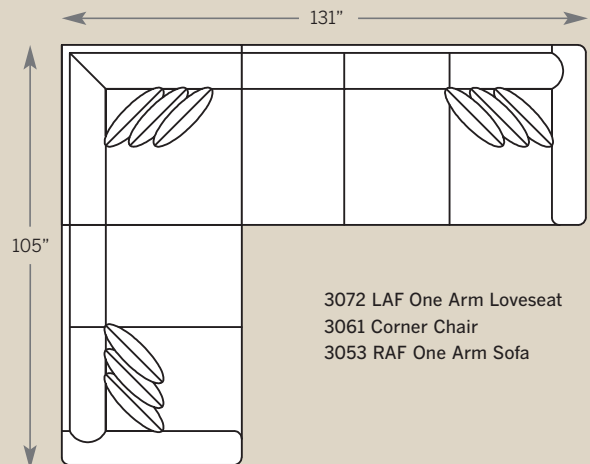

3072 LAF One Arm Loveseat
3061 Corner Chair
3053 RAF One Arm Sofa