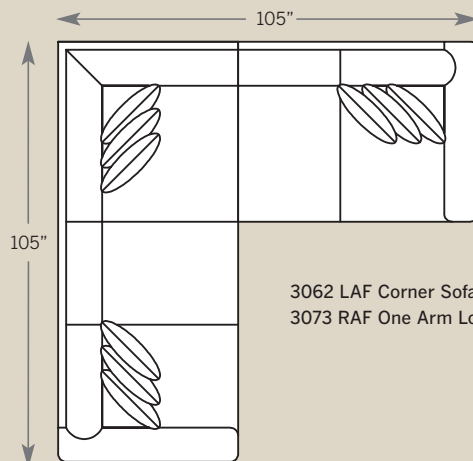

### POPULAR SECTIONAL CONFIGURATIONS

3052 LAF One Arm Sofa  
 3061 Corner Chair  
 3064 Armless Chair  
 3053 RAF One Arm Sofa

3072 LAF One Arm Loveseat  
 3061 Corner Chair  
 3053 RAF One Arm Sofa

3062 LAF Corner Sofa  
 3073 RAF One Arm Loveseat

# JULIANNA SECTIONAL

**3000 Sofa**

Overall: H 37 W 94 D 45  
Seating: H 17 W 77 D 24  
Seat Height: 20 Arm Height: 28  
Pillows: 4 P23, 1 P2617

**3075 Studio Sofa**

Overall: H 37 W 86 D 45  
Seating: H 17 W 69 D 24  
Seat Height: 20 Arm Height: 28  
Pillows: 2 P23, 1 P2617

**3073 RAF One Arm Loveseat**

Overall: H 37 W 60 D 45  
Seating: H 17 W 52 D 24  
Seat Height: 20 Arm Height: 28  
Pillows: 3 P23

Drawings are 1/4" scale