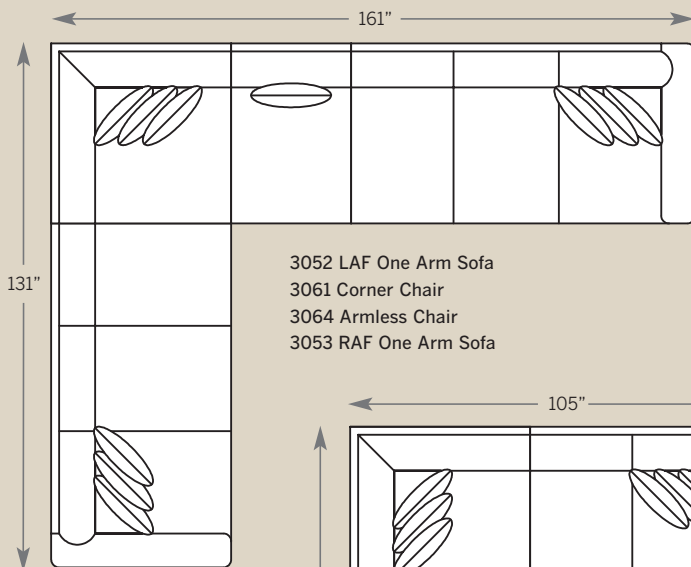

POPULAR SECTIONAL CONFIGURATIONS