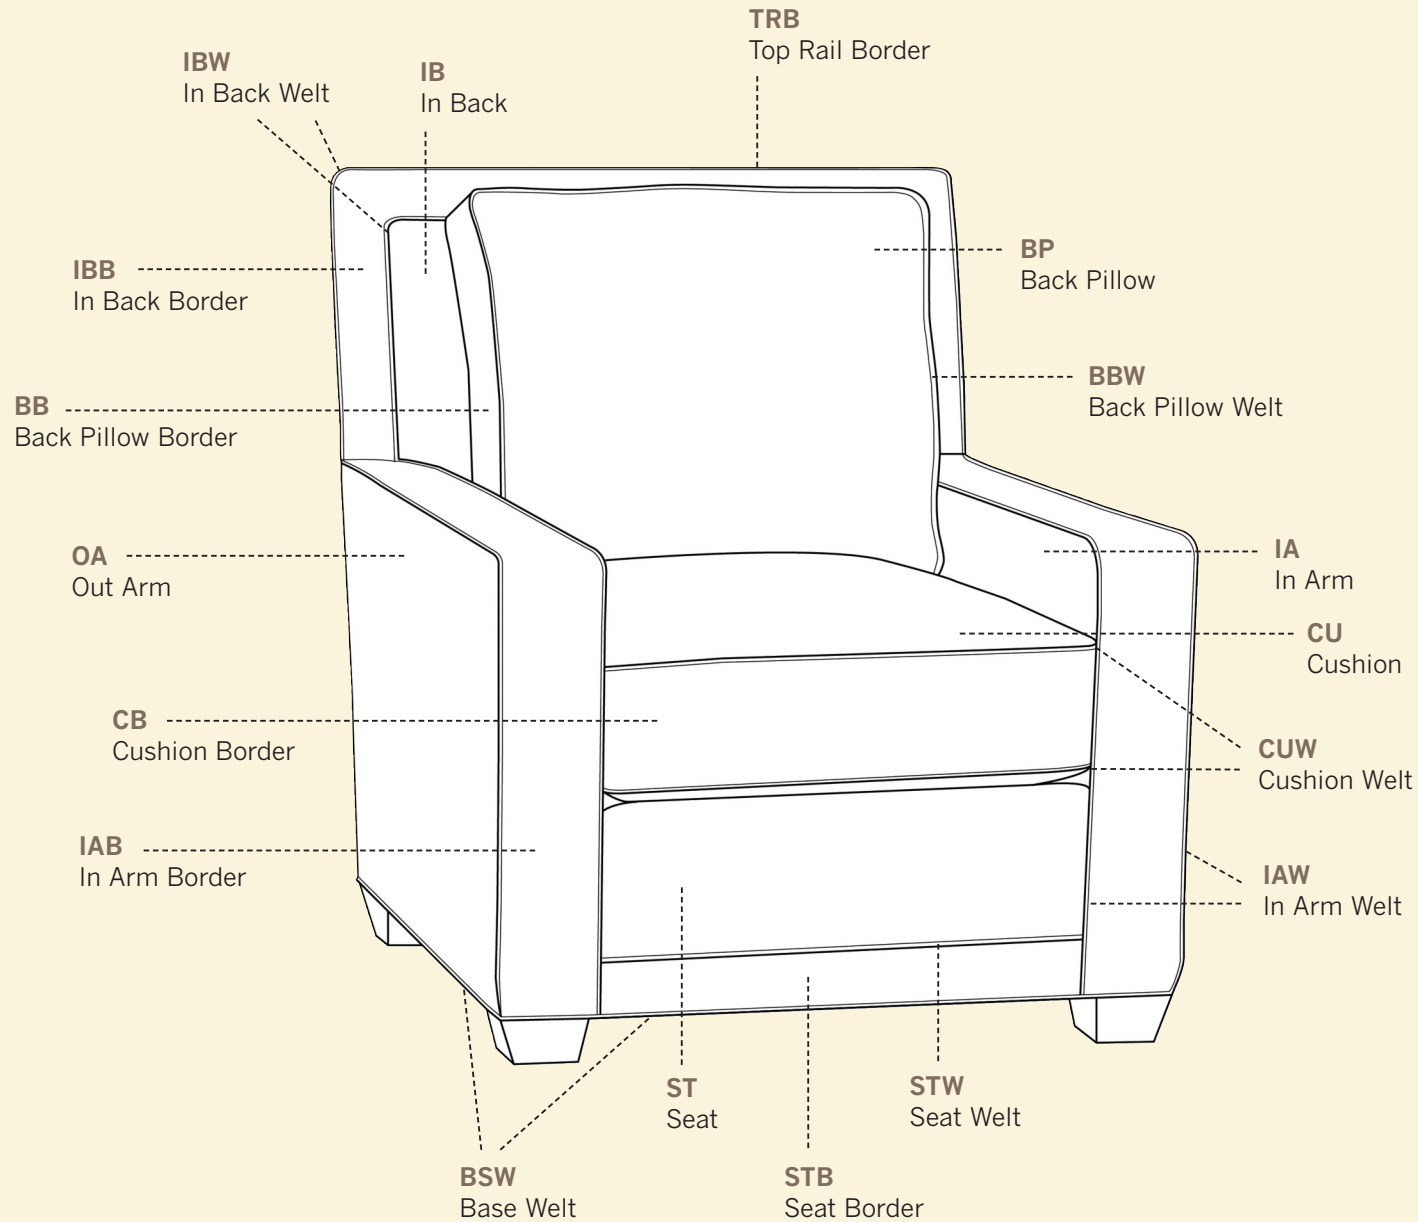

1001-BWZ

Savannah Chair

SCHEMATIC  KING HICKORY

NOT VISIBLE

OB
Out Back

OBW
Out Back Welt