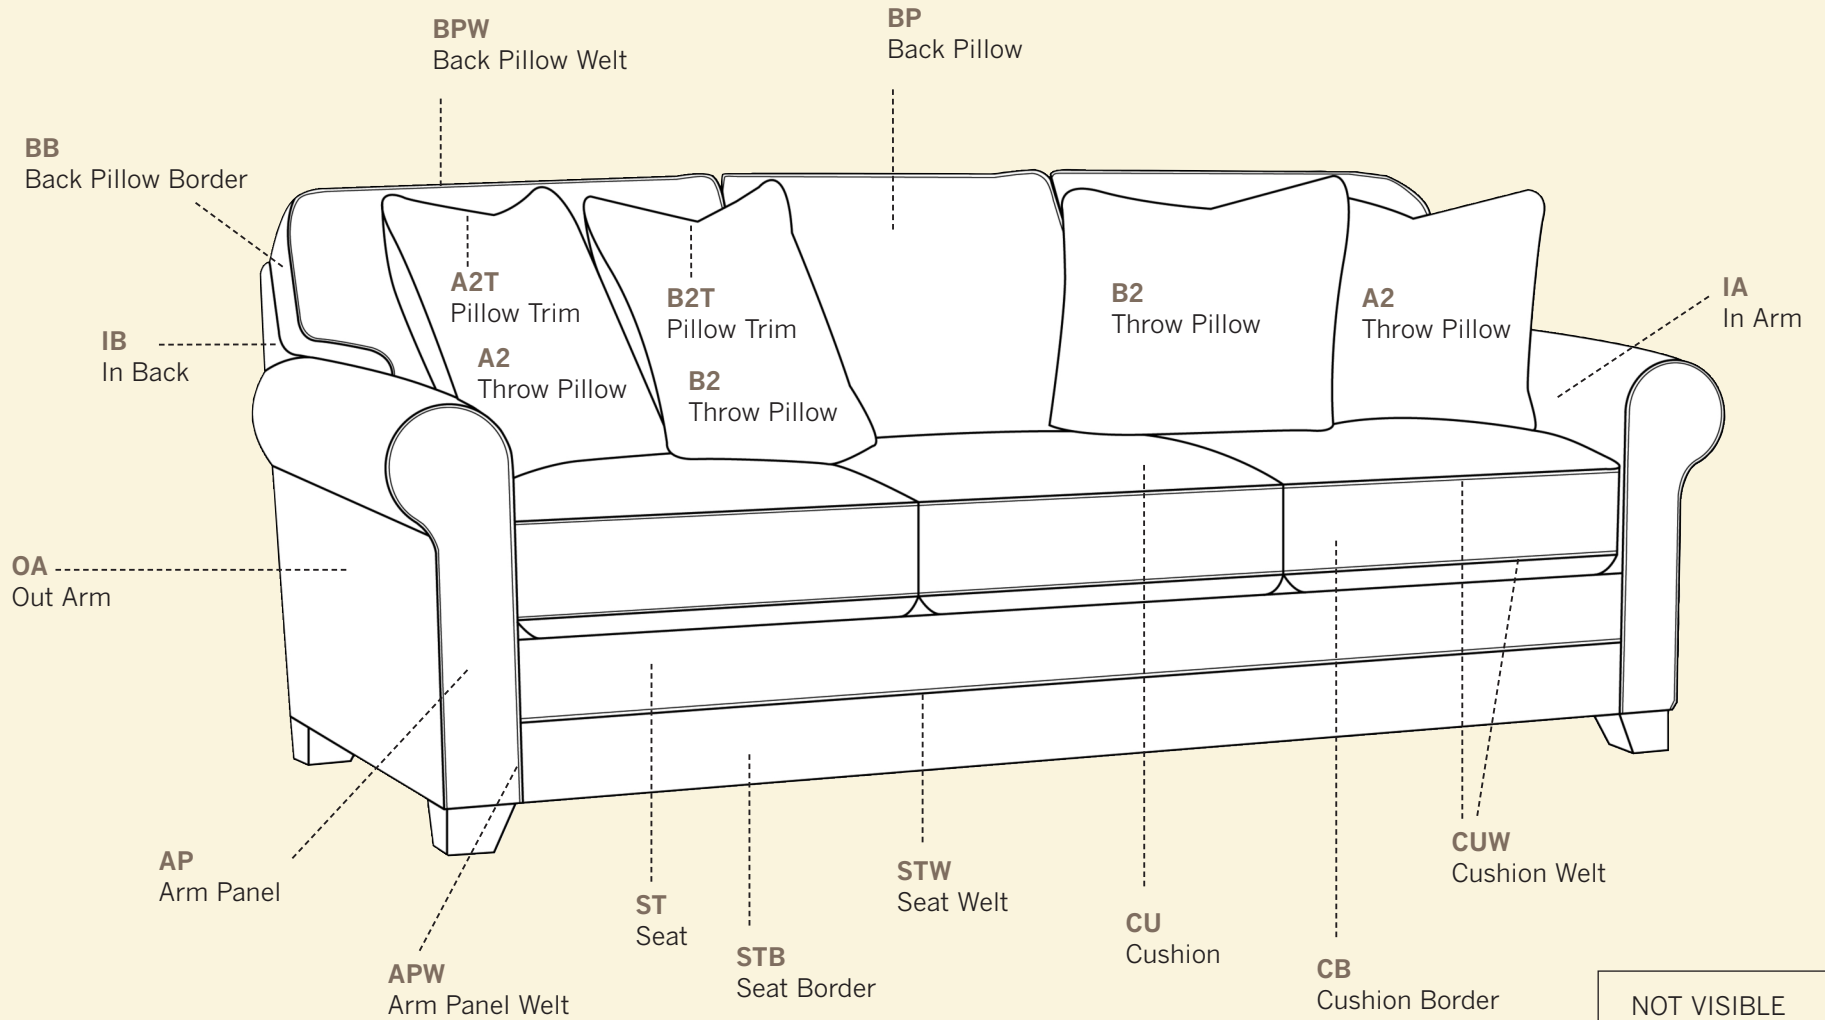

7400-SLM-F

# Winston Sofa

SCHEMATIC  KING HICKORY

NOT VISIBLE
<b>OB</b> Out Back
<b>OBW</b> Out Back Welt