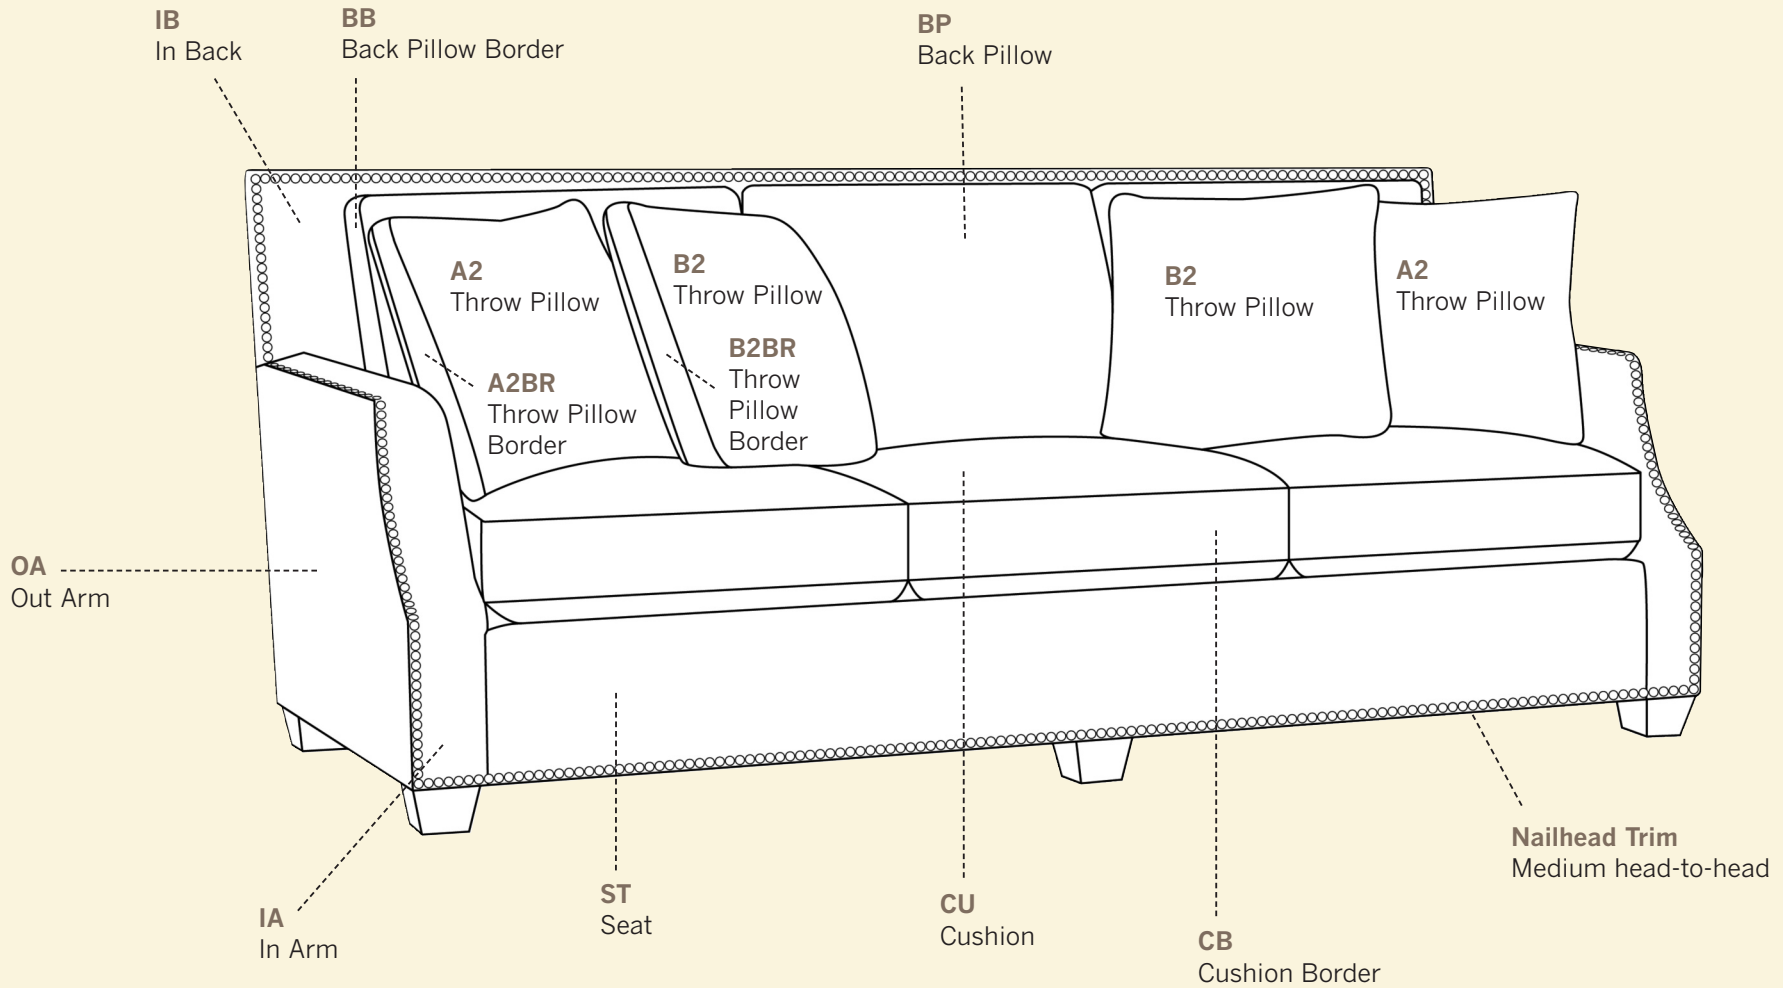

2385

Santiago Sofa

SCHEMATIC  KING HICKORY

NOT VISIBLE

OB
Out Back