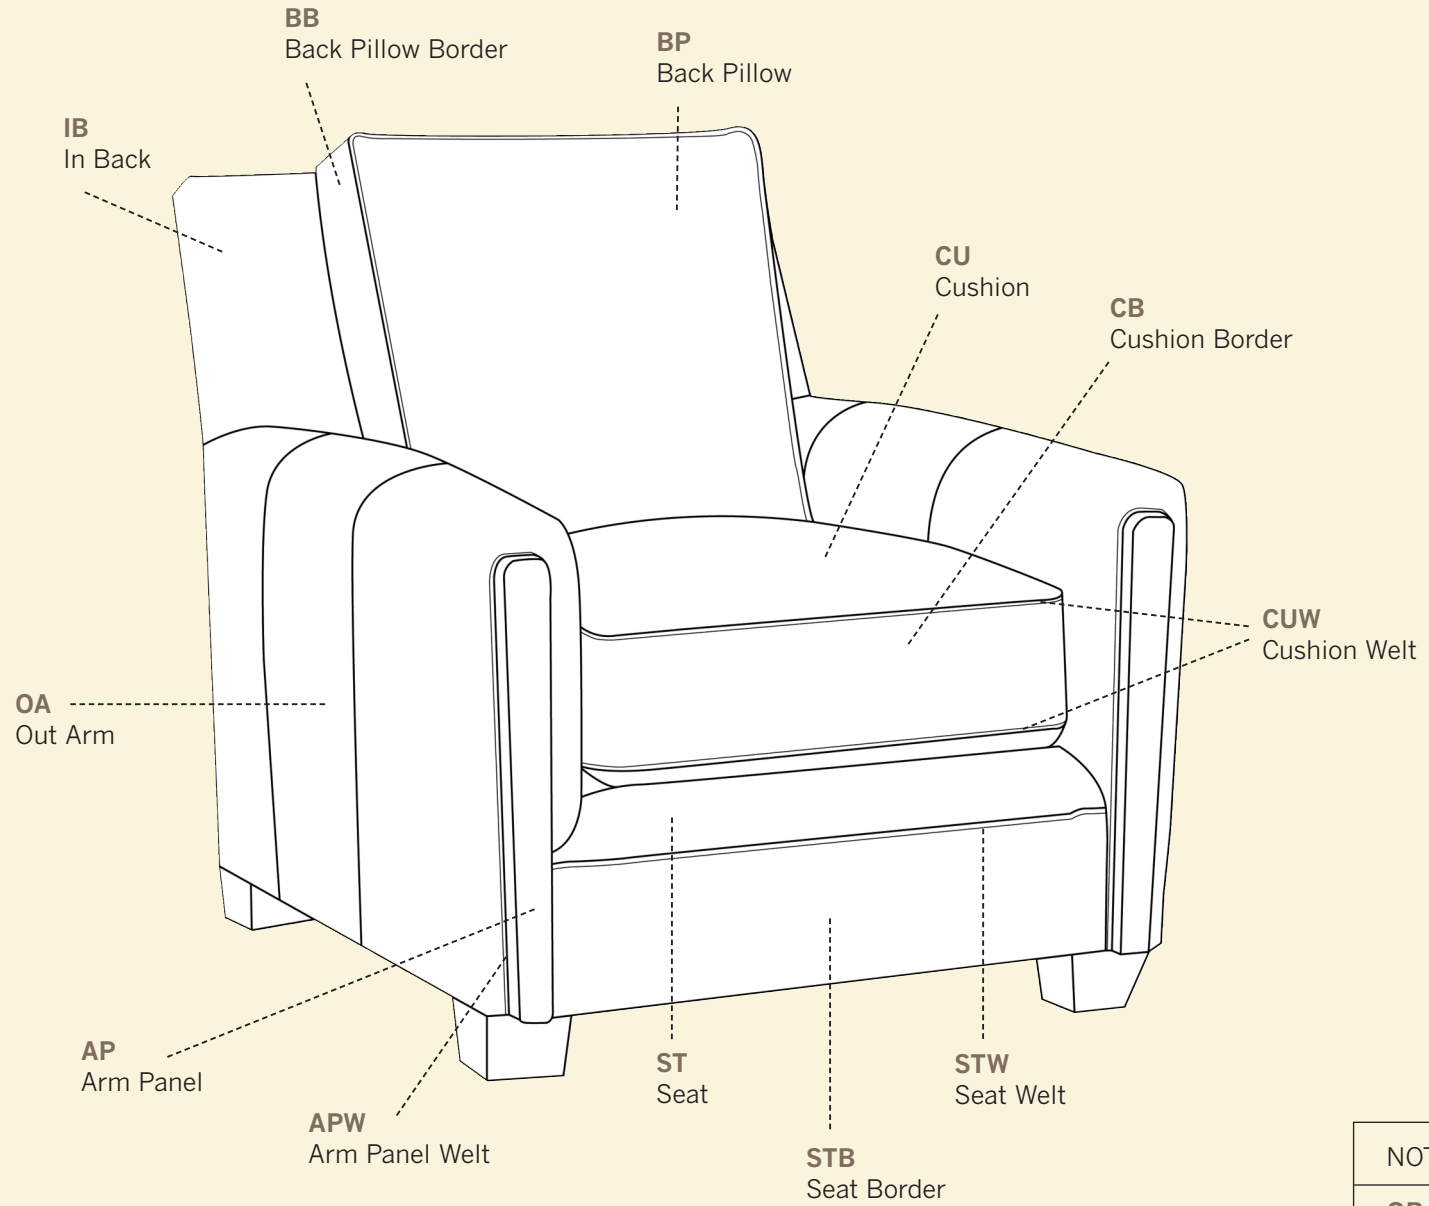

C39-01-L

Steamboat Chair

SCHEMATIC  KING HICKORY

NOT VISIBLE

OB
Out Back