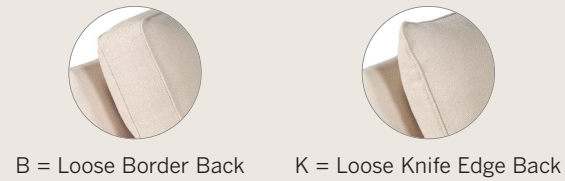

1 Choose Your Arm >

2 Choose Your Back >

3 Choose Your Base >

4 Choose Your Material >

How To Order >

EXAMPLE:
Sofa 1100-JBG-F
Sofa with
Track Arm Box-Cushion,
Loose Border Back,
Aged Gray Leg in Fabric

Standard Features:
Seat Cushions: Comfort Down
Back Pillows: Loose
Finish: Aged Gray (or Warm Brown)
Large Natural Nail Heads standard on
Leather and Leather Fabric Styles

Note: All Leather Styles (-L)
Back Pillows are Velcro Semi-Attached

CASBAH COLLECTION

1100 Sofa
Overall: H 38 W 97 D 46
Seating: H 17 W 78 D 31
Seat Height: 21 Arm Height: 24
Pillows: 2 P26, 4 P23

1185 Sofa
Overall: H 38 W 97 D 46
Seating: H 17 W 78 D 31
Seat Height: 21 Arm Height: 24
Pillows: 2 P26, 4 P23