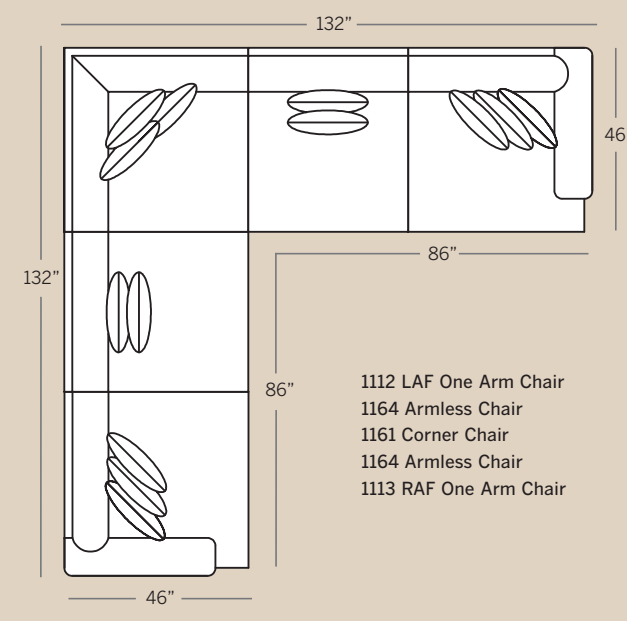

1101 Chair & 1/2
Overall: H 38 W 47 D 46
Seating: H 17 W 28 D 31
Seat Height: 21 Arm Height: 24
Pillows: 2 P23

1158 Ottoman
Overall: H 18 W 34 D 26

1108 Cocktail Ottoman
Overall: H 20 W 40 D 40

Note: Casters are standard

1164 Armless Chair
Overall: H 38 W 40 D 46
Seating: H 17 W 40 D 31
Seat Height: 21
Pillows: 2 P23

1172 LAF One Arm Loveseat
1173 RAF One Arm Loveseat
Overall: H 38 W 86 D 46
Seating: H 17 W 75 D 31
Seat Height: 21 Arm Height: 24
Pillows: 1 P29, 4 P23

1174 Armless Loveseat
Overall: H 38 W 80 D 46
Seating: H 17 W 80 D 31
Seat Height: 21
Pillows: 4 P23

POPULAR SECTIONAL CONFIGURATIONS

1112 LAF One Arm Chair
1113 RAF One Arm Chair
Overall: H 38 W 46 D 46
Seating: H 17 W 35 D 31
Seat Height: 21 Arm Height: 24
Pillows: 1 P29, 2 P23

1182 LAF Corner Chaise
1183 RAF Corner Chaise
Overall: H 38 W 46 D 85
Seating: H 17 W 35 D 69
Seat Height: 21 Arm Height: 38
Pillows: 1 P29, 2 P23

Note: This piece has two
back pillows and no arm

1186 LAF Floating Chaise
1187 RAF Floating Chaise
Overall: H 38 W 46 D 85
Seating: H 17 W 35 D 69
Seat Height: 21 Arm Height: 24
Pillows: 1 P29, 2 P23