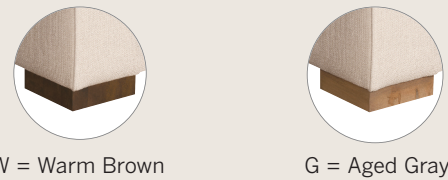

1 Choose Your Arm >

2 Choose Your Back >

3 Choose Your Base >

4 Choose Your Material >

How To Order >

EXAMPLE:
Sofa 1100-JBG-F
Sofa with
Track Arm Box-Cushion,
Loose Border Back,
Aged Gray Leg in Fabric

Standard Features:
Seat Cushions: Comfort Down
Back Pillows: Loose
Finish: Aged Gray (or Warm Brown)
Large Natural Nail Heads standard on
Leather and Leather Fabric Styles

Note: All Leather Styles (-L)
Back Pillows are Velcro Semi-Attached

CASBAH COLLECTION

1100 Sofa
Overall: H 38 W 97 D 46
Seating: H 17 W 78 D 31
Seat Height: 21 Arm Height: 24
Pillows: 2 P26, 4 P23

1185 Sofa
Overall: H 38 W 97 D 46
Seating: H 17 W 78 D 31
Seat Height: 21 Arm Height: 24
Pillows: 2 P26, 4 P23