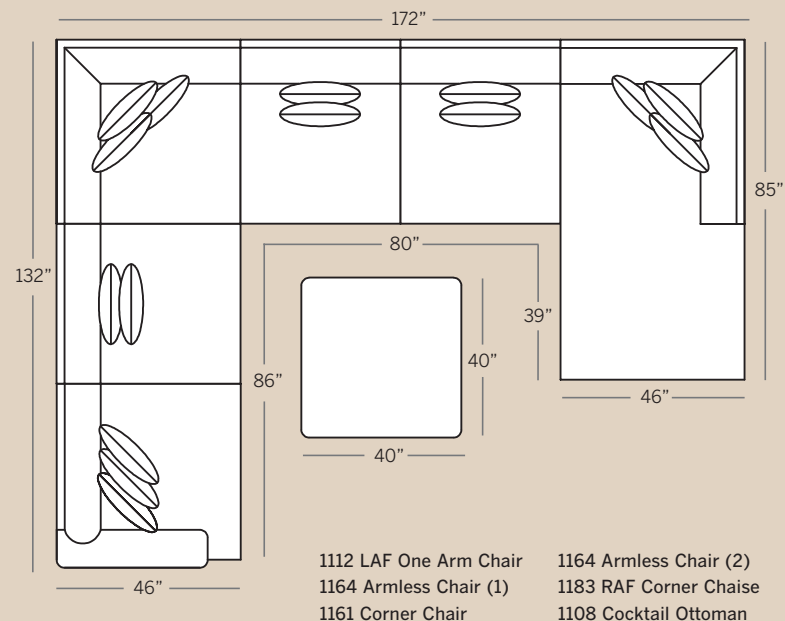

1101 Chair & 1/2
Overall: H 38 W 47 D 46
Seating: H 17 W 28 D 31
Seat Height: 21 Arm Height: 24
Pillows: 2 P23

1158 Ottoman
Overall: H 18 W 34 D 26

1108 Cocktail Ottoman
Overall: H 20 W 40 D 40

Note: Casters are standard

1164 Armless Chair
Overall: H 38 W 40 D 46
Seating: H 17 W 40 D 31
Seat Height: 21
Pillows: 2 P23

1172 LAF One Arm Loveseat
1173 RAF One Arm Loveseat
Overall: H 38 W 86 D 46
Seating: H 17 W 75 D 31
Seat Height: 21 Arm Height: 24
Pillows: 1 P29, 4 P23

1174 Armless Loveseat
Overall: H 38 W 80 D 46
Seating: H 17 W 80 D 31
Seat Height: 21
Pillows: 4 P23

POPULAR SECTIONAL CONFIGURATIONS

1112 LAF One Arm Chair
1113 RAF One Arm Chair
Overall: H 38 W 46 D 46
Seating: H 17 W 35 D 31
Seat Height: 21 Arm Height: 24
Pillows: 1 P29, 2 P23

1182 LAF Corner Chaise
1183 RAF Corner Chaise
Overall: H 38 W 46 D 85
Seating: H 17 W 35 D 69
Seat Height: 21 Arm Height: 38
Pillows: 1 P29, 2 P23

Note: This piece has two
back pillows and no arm

1186 LAF Floating Chaise
1187 RAF Floating Chaise
Overall: H 38 W 46 D 85
Seating: H 17 W 35 D 69
Seat Height: 21 Arm Height: 24
Pillows: 1 P29, 2 P23