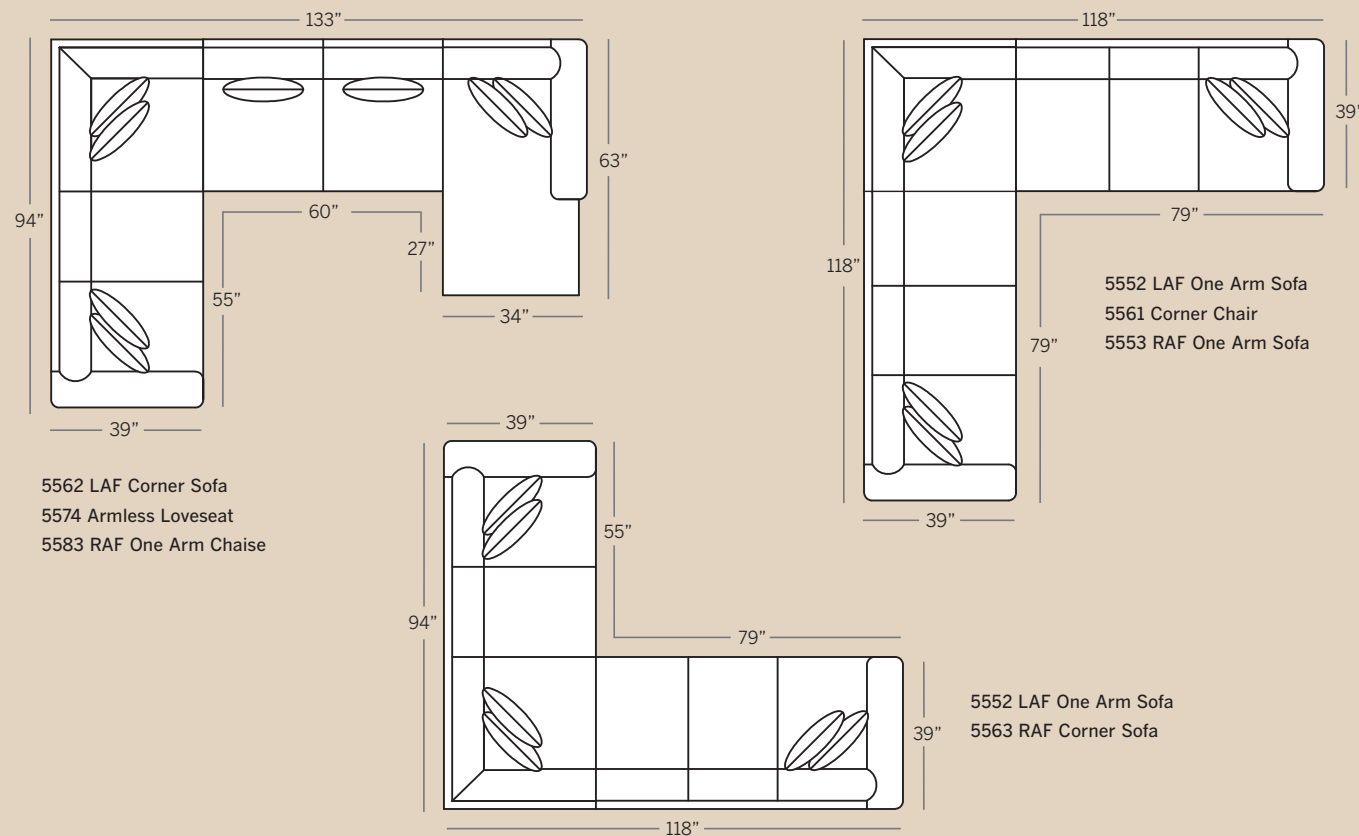

**5552 LAF One Arm Sofa**  
**5553 RAF One Arm Sofa**  
Overall: H 37 W 79 D 39  
Seating: H 17 W 72 D 22  
Seat Height: 20 Arm Height: 25  
Pillows: 2 P21

**5564 Armless Chair**  
Overall: H 37 W 24 D 39  
Seating: H 17 W 24 D 22  
Seat Height: 20  
Pillows: 1 P21

**5574 Armless Loveseat**  
Overall: H 37 W 60 D 39  
Seating: H 17 W 60 D 22  
Seat Height: 20  
Pillows: 2 P21

**5584 Armless Sofa**  
Overall: H 37 W 72 D 39  
Seating: H 17 W 72 D 22  
Seat Height: 20  
Pillows: 2 P21

**5582 LAF One Arm Chaise**  
**5583 RAF One Arm Chaise**  
Overall: H 37 W 34 D 63  
Seating: H 17 W 27 D 47  
Seat Height: 20 Arm Height: 25  
Pillows: 2 P21

### POPULAR SECTIONAL CONFIGURATIONS

Drawings are 1/4" scale

Based on Panel and Recessed Panel Arm.  
For Track and Recessed Track Arm subtract 2" per arm.

\*All dimensions are approximate