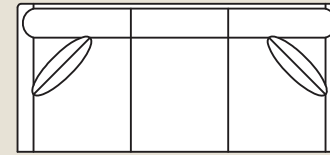

W = Warm Brown

G = Aged Gray

**4 Choose Your Material >**

F = Fabric

LF = Leather/Fabric

L = Leather

**How To Order >**

**EXAMPLE:**  
Sofa 3200-TLG-F  
Sofa with Track Arm,  
Welt, Aged Gray Finish  
in Fabric

## LOFT COLLECTION

**3200 Sofa**  
Overall: H 36 W 82 D 37  
Seating: H 17 W 72 D 23  
Seat Height: 20 Arm Height: 24  
Pillows: 2 P21

**3275 Sofa**  
Overall: H 36 W 76 D 37  
Seating: H 17 W 66 D 23  
Seat Height: 20 Arm Height: 24  
Pillows: 2 P21