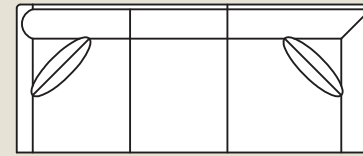

## LOFT COLLECTION

**3200 Sofa**  
Overall: H 36 W 82 D 37  
Seating: H 17 W 72 D 23  
Seat Height: 20 Arm Height: 24  
Pillows: 2 P21

**3275 Sofa**  
Overall: H 36 W 76 D 37  
Seating: H 17 W 66 D 23  
Seat Height: 20 Arm Height: 24  
Pillows: 2 P21

**3295 Sofa**  
Overall: H 36 W 88 D 37  
Seating: H 17 W 78 D 23  
Seat Height: 20 Arm Height: 24  
Pillows: 2 P21

**3262 LAF Corner Sofa**  
**3263 RAF Corner Sofa**  
Overall: H 36 W 90 D 37  
Seating: H 17 W 71 D 23  
Seat Height: 20 Arm Height: 24  
Pillows: 2 P21