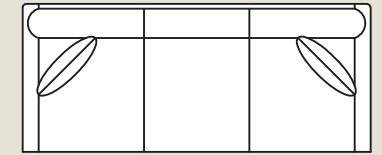

## LOFT COLLECTION

**3200 Sofa**  
Overall: H 36 W 82 D 37  
Seating: H 17 W 72 D 23  
Seat Height: 20 Arm Height: 24  
Pillows: 2 P21

**3275 Sofa**  
Overall: H 36 W 76 D 37  
Seating: H 17 W 66 D 23  
Seat Height: 20 Arm Height: 24  
Pillows: 2 P21