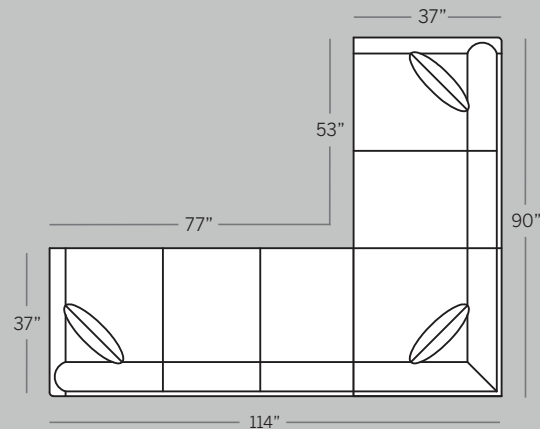

**3208 Ottoman**  
Overall: H 18 W 26 D 20

**3258 Ottoman**  
Overall: H 18 W 36 D 30

**3284 Armless Sofa**  
Overall: H 36 W 72 D 37  
Seating: H 17 W 72 D 23  
Seat Height: 20 Arm Height: N/A

**3274 Armless Loveseat**  
Overall: H 36 W 60 D 37  
Seating: H 17 W 60 D 23  
Seat Height: 20 Arm Height: N/A

**3264 Armless Chair**  
Overall: H 36 W 30 D 37  
Seating: H 17 W 30 D 23  
Seat Height: 20 Arm Height: N/A

**3282 LAF One Arm Chaise**  
**3283 RAF One Arm Chaise**  
Overall: H 36 W 39 D 62  
Seating: H 17 W 34 D 49  
Seat Height: 20 Arm Height: 24  
Pillows: 1 P21

### POPULAR SECTIONAL CONFIGURATIONS

3262 LAF Corner Sofa  
3273 RAF One Arm Loveseat

3262 LAF Corner Sofa  
3253 RAF One Arm Sofa

3262 LAF Corner Sofa  
3284 Armless Sofa  
3283 RAF One Arm Chaise

Drawings are 1/4" scale

\*All dimensions are approximate