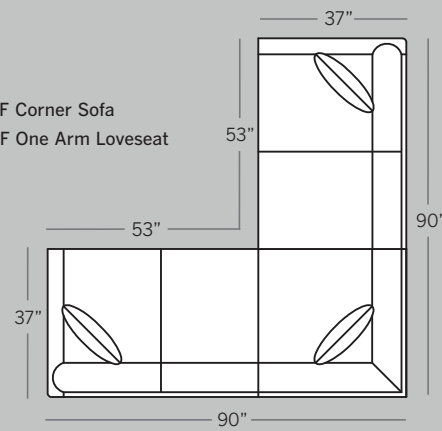

**3208 Ottoman**  
Overall: H 18 W 26 D 20

**3258 Ottoman**  
Overall: H 18 W 36 D 30

**3284 Armless Sofa**  
Overall: H 36 W 72 D 37  
Seating: H 17 W 72 D 23  
Seat Height: 20 Arm Height: N/A

**3274 Armless Loveseat**  
Overall: H 36 W 60 D 37  
Seating: H 17 W 60 D 23  
Seat Height: 20 Arm Height: N/A

**3264 Armless Chair**  
Overall: H 36 W 30 D 37  
Seating: H 17 W 30 D 23  
Seat Height: 20 Arm Height: N/A

**3282 LAF One Arm Chaise**  
**3283 RAF One Arm Chaise**  
Overall: H 36 W 39 D 62  
Seating: H 17 W 34 D 49  
Seat Height: 20 Arm Height: 24  
Pillows: 1 P21

### POPULAR SECTIONAL CONFIGURATIONS

3262 LAF Corner Sofa  
3273 RAF One Arm Loveseat

3262 LAF Corner Sofa  
3253 RAF One Arm Sofa

3262 LAF Corner Sofa  
3284 Armless Sofa  
3283 RAF One Arm Chaise

Drawings are 1/4" scale

\*All dimensions are approximate