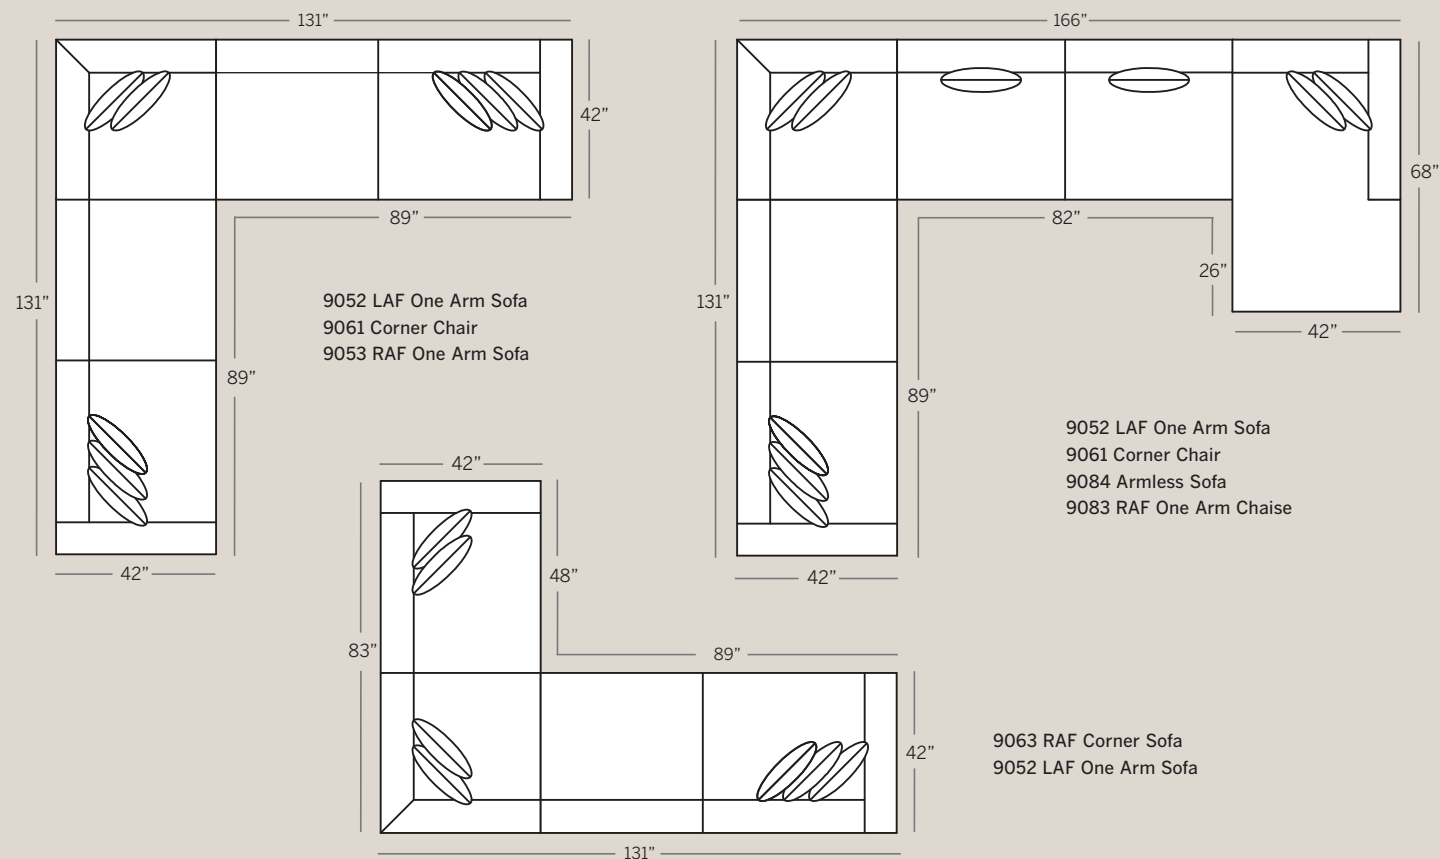

9012 LAF One Arm Chair
9013 RAF One Arm Chair
 Overall: H 37 W 48 D 42
 Seating: H 17 W 41 D 27
 Seat Height: 20 Arm Height: 25
 Pillows: 2 P21

9001 Chair
 Overall: H 37 W 43 D 42
 Seating: H 17 W 29 D 27
 Seat Height: 20 Arm Height: 25

9008 Ottoman
 Overall: H 18 W 36 D 24

POPULAR SECTIONAL CONFIGURATIONS

9052 LAF One Arm Sofa
9053 RAF One Arm Sofa
 Overall: H 37 W 89 D 42
 Seating: H 17 W 82 D 27
 Seat Height: 20 Arm Height: 25
 Pillows: 3 P21

9062 LAF Corner Sofa
9063 RAF Corner Sofa
 Overall: H 37 W 83 D 42
 Seating: H 17 W 68 D 27
 Seat Height: 20 Arm Height: 25
 Pillows: 4 P21

9020 Loveseat
 Overall: H 37 W 70 D 42
 Seating: H 17 W 58 D 27
 Seat Height: 20 Arm Height: 25
 Pillows: 2 P21

Drawings are 1/4" scale

*All dimensions are approximate