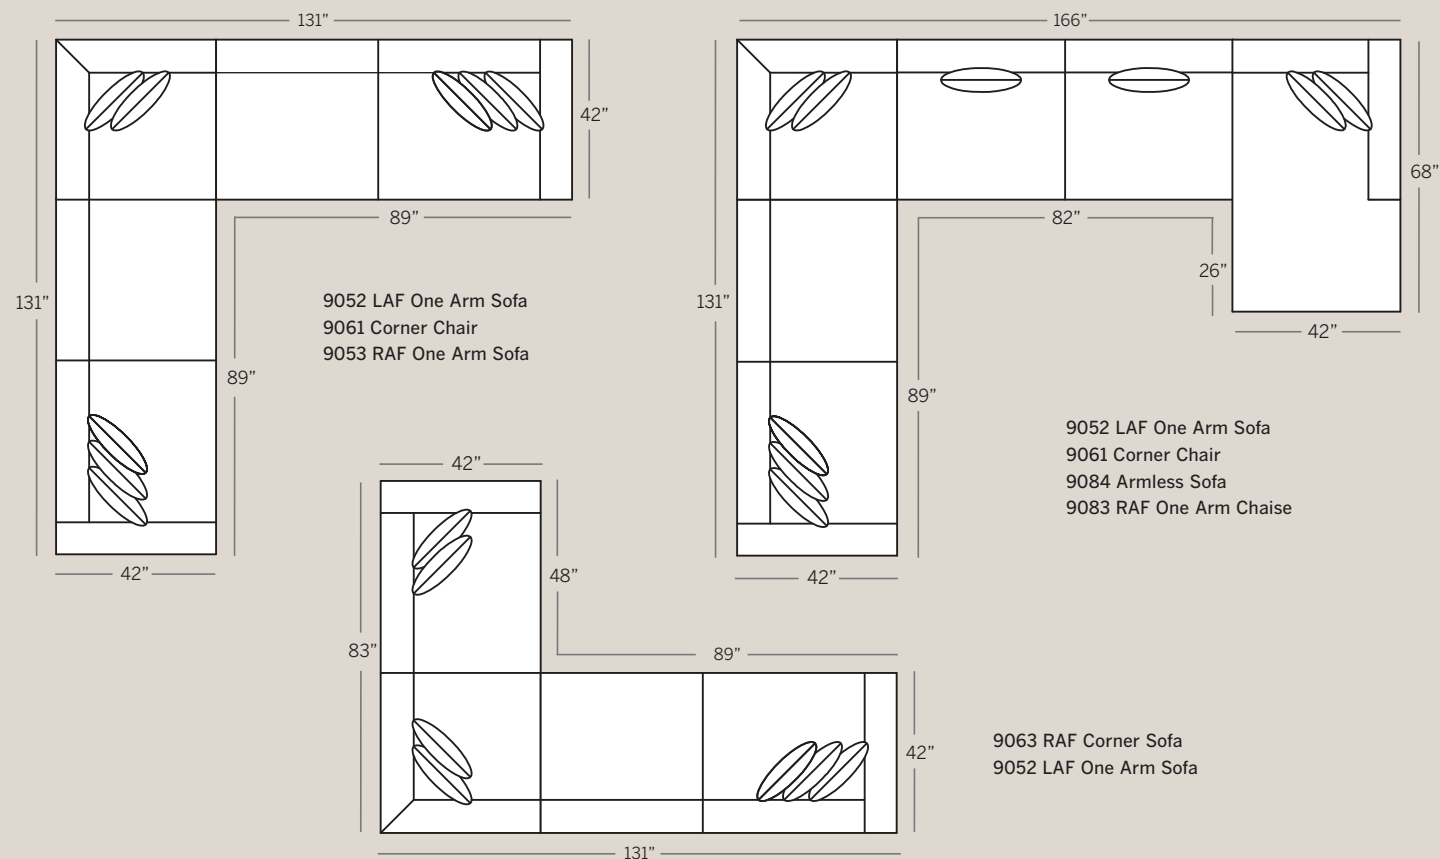

**9095 Large Sofa**  
 Overall: H 37 W 96 D 42  
 Seating: H 17 W 82 D 27  
 Seat Height: 20 Arm Height: 25  
 Pillows: 4 P21

**9061 Corner Chair**  
 Overall: H 37 W 42 D 42  
 Seating: H 17 W 27 D 27  
 Seat Height: 20 Arm Height: N/A  
 Pillows: 2 P21

**9012 LAF One Arm Chair**  
**9013 RAF One Arm Chair**  
 Overall: H 37 W 48 D 42  
 Seating: H 17 W 41 D 27  
 Seat Height: 20 Arm Height: 25  
 Pillows: 2 P21

**9001 Chair**  
 Overall: H 37 W 43 D 42  
 Seating: H 17 W 29 D 27  
 Seat Height: 20 Arm Height: 25

**9008 Ottoman**  
 Overall: H 18 W 36 D 24

### POPULAR SECTIONAL CONFIGURATIONS

**9052 LAF One Arm Sofa**  
**9053 RAF One Arm Sofa**  
 Overall: H 37 W 89 D 42  
 Seating: H 17 W 82 D 27  
 Seat Height: 20 Arm Height: 25  
 Pillows: 3 P21

**9062 LAF Corner Sofa**  
**9063 RAF Corner Sofa**  
 Overall: H 37 W 90 D 42  
 Seating: H 17 W 68 D 27  
 Seat Height: 20 Arm Height: 25  
 Pillows: 4 P21