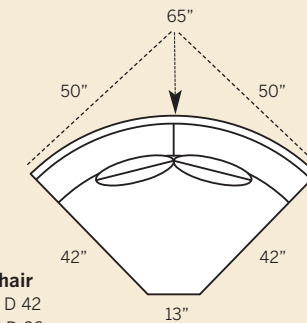

**6052 LAF One Arm Sofa**  
Overall: H 38 W 85 D 42  
Seating: H 18 W 76 D 26  
Seat Height: 20 Arm Height: 25  
Pillows: 2 P23

**6072 LAF One Arm Loveseat**  
Overall: H 38 W 59 D 42  
Seating: H 18 W 50 D 26  
Seat Height: 20 Arm Height: 25  
Pillows: 2 P23

**6061 Corner Chair**  
Overall: H 38 W 42 D 42  
Seating: H 18 W 26 D 26  
Seat Height: 20 Arm Height: N/A  
Pillows: 2 P23

**6074 Armless Loveseat**  
Overall: H 38 W 60 D 42  
Seating: H 18 W 60 D 26  
Seat Height: 20  
Pillows: 2 P23

**6084 Armless Sofa**  
Overall: H 38 W 75 D 42  
Seating: H 18 W 75 D 26  
Seat Height: 20  
Pillows: 2 P23

**6064 Armless Chair**  
Overall: H 38 W 30 D 42  
Seating: H 18 W 30 D 26  
Seat Height: 20  
Pillows: 1 P23

Drawings are 1/4" scale

Please note: All Widths are based on the Panel Arm.  
The Track/English Arm Pieces are 3 inches less  
per arm on overall width.