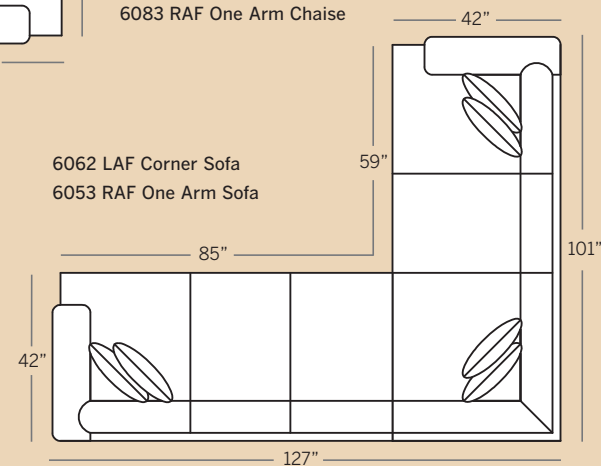

**6001 Chair & 1/2**  
Overall: H 38 W 50 D 42  
Seating: H 18 W 31 D 26  
Seat Height: 20 Arm Height: 25  
Pillows: 2 P23

**6008 Ottoman**  
Overall: H 16 W 35 D 25

**6065 Conversation Sofa**  
Overall: H 38 W 98 D 42  
Seating: H 18 W 70 D 26  
Seat Height: 20 Arm Height: 25  
Pillows: 4 P23

**6062 LAF Corner Sofa**  
Overall: H 38 W 101 D 42  
Seating: H 18 W 75 D 26  
Seat Height: 20 Arm Height: 25  
Pillows: 4 P23

**6020 Loveseat**  
Overall: H 38 W 70 D 42  
Seating: H 18 W 51 D 26  
Seat Height: 20 Arm Height: 25  
Pillows: 4 P23

### POPULAR SECTIONAL CONFIGURATIONS

6062 LAF Corner Sofa  
6074 Armless Loveseat  
6083 RAF One Arm Chaise

6072 LAF One Arm Loveseat  
6080 Wedge  
6053 RAF One Arm Sofa

6062 LAF Corner Sofa  
6053 RAF One Arm Sofa

Drawings are 1/4" scale

Please note: All Widths are based on the Panel Arm.  
The Track/English Arm Pieces are 3 inches less  
per arm on overall width.