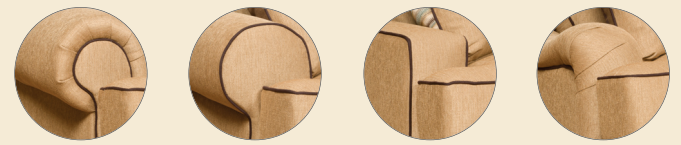

**1 Choose Your Arm >**

P = Panel Arm   S = Sock Arm   T = Track Arm   E = English Arm

**2 Choose Your Back >**

B = Loose Border Back   K = Loose Knife Edge Back   A = Attached Border Back

**3 Choose Your Base >**

T = Turned Leg   M = Modern Leg   S = Skirt

**4 Choose Your Material >**

F = Fabric   LF = Leather/Fabric   L = Leather

**How To Order >**

**EXAMPLE:**  
Sofa 6000-PBM-F  
Sofa with Panel Arm,  
Border Back,  
Modern Leg in Fabric

**Standard Features:**  
Seat Cushions: Comfort Down  
Back Pillows: Loose or Attached  
Finish: Warm Brown  
(No Finish Options)

Note: All Leather Styles (-L)  
Back Pillows are  
Velcro Semi-Attached