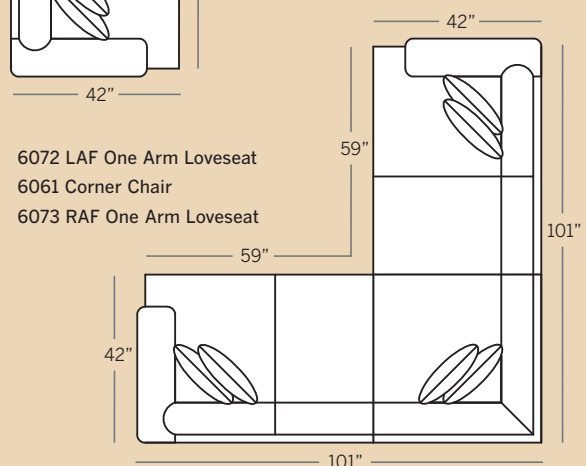

**6062 LAF Corner Sofa**  
Overall: H 38 W 101 D 42  
Seating: H 18 W 75 D 26  
Seat Height: 20 Arm Height: 25  
Pillows: 4 P23

**6020 Loveseat**  
Overall: H 38 W 70 D 42  
Seating: H 18 W 51 D 26  
Seat Height: 20 Arm Height: 25  
Pillows: 4 P23

### POPULAR SECTIONAL CONFIGURATIONS

6062 LAF Corner Sofa  
6074 Armless Loveseat  
6083 RAF One Arm Chaise

6072 LAF One Arm Loveseat  
6080 Wedge  
6053 RAF One Arm Sofa

6062 LAF Corner Sofa  
6053 RAF One Arm Sofa

6072 LAF One Arm Loveseat  
6061 Corner Chair  
6073 RAF One Arm Loveseat

**6012 LAF One Arm Chair**  
Overall: H 38 W 35 D 42  
Seating: H 18 W 26 D 26  
Seat Height: 20 Arm Height: 25  
Pillows: 2 P23

**6052 LAF One Arm Sofa**  
Overall: H 38 W 85 D 42  
Seating: H 18 W 76 D 26  
Seat Height: 20 Arm Height: 25  
Pillows: 2 P23

**6072 LAF One Arm Loveseat**  
Overall: H 38 W 59 D 42  
Seating: H 18 W 50 D 26  
Seat Height: 20 Arm Height: 25  
Pillows: 2 P23