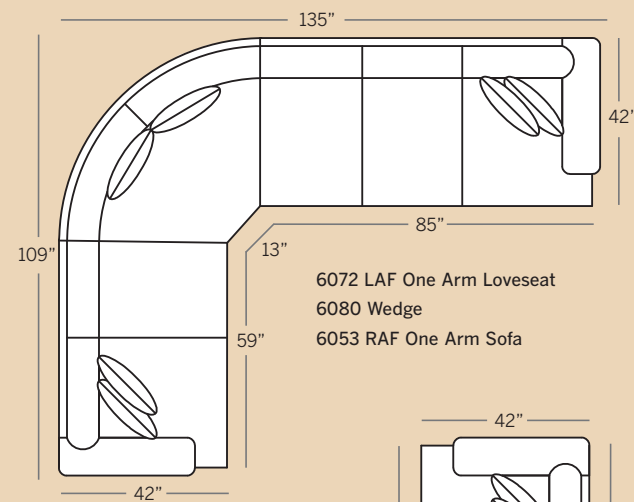

6072 LAF One Arm Loveseat
6080 Wedge
6053 RAF One Arm Sofa