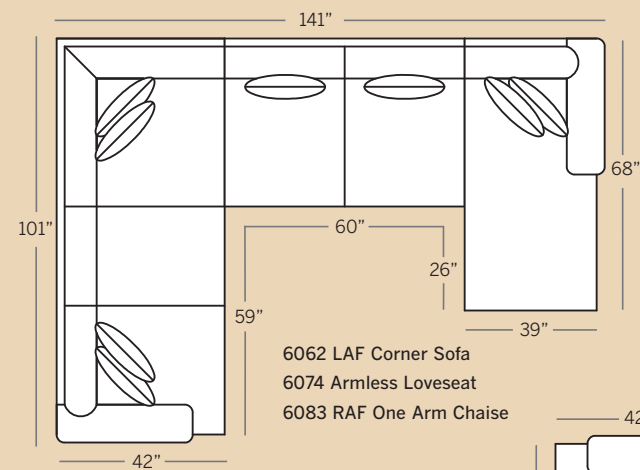

POPULAR SECTIONAL CONFIGURATIONS

6062 LAF Corner Sofa
6074 Armless Loveseat
6083 RAF One Arm Chaise