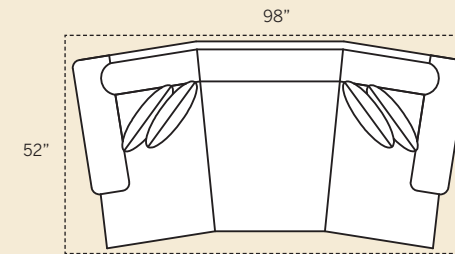

## HENSON COLLECTION

**6000 Sofa**  
Overall: H 38 W 97 D 42  
Seating: H 18 W 78 D 26  
Seat Height: 20 Arm Height: 25  
Pillows: 4 P23

**6075 Sofa**  
Overall: H 38 W 89 D 42  
Seating: H 18 W 70 D 26  
Seat Height: 20 Arm Height: 25  
Pillows: 4 P23

**6001 Chair & 1/2**  
Overall: H 38 W 50 D 42  
Seating: H 18 W 31 D 26  
Seat Height: 20 Arm Height: 25  
Pillows: 2 P23

**6008 Ottoman**  
Overall: H 16 W 35 D 25

**6065 Conversation Sofa**  
Overall: H 38 W 98 D 42  
Seating: H 18 W 70 D 26  
Seat Height: 20 Arm Height: 25  
Pillows: 4 P23

**6062 LAF Corner Sofa**  
Overall: H 38 W 101 D 42  
Seating: H 18 W 75 D 26  
Seat Height: 20 Arm Height: 25  
Pillows: 4 P23

**6020 Loveseat**  
Overall: H 38 W 70 D 42  
Seating: H 18 W 51 D 26  
Seat Height: 20 Arm Height: 25  
Pillows: 4 P23