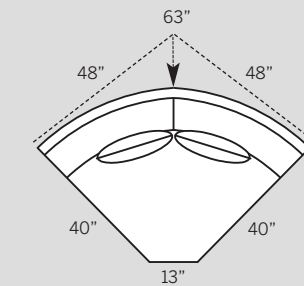

Overall: H 37 W 81 D 40
Seating: H 18 W 60 D 23
Seat Height: 19 Arm Height: 26
Pillows: 4 P21

3 Backs, 2 Cushions only

5761 Corner Chair

Overall: H 37 W 40 D 40
Seating: H 18 W 23 D 23
Seat Height: 19 Arm Height: 26
Pillows: 2 P21

2 Backs, 1 Cushion only

5708 Ottoman

Overall: H 18 W 24 D 18

5764 Armless Chair

Overall: H 37 W 37 D 40
Seating: H 18 W 37 D 23
Seat Height: 19
Pillows: 1 P21

1 Back, 1 Cushion only

5784 Armless Sofa

Overall: H 37 W 74 D 40
Seating: H 18 W 74 D 23
Seat Height: 19
Pillows: 2 P21

2 Backs, 2 Cushions only

5780 Wedge

Overall: H 37 W 64 D 40
Seating: H 18 W 45 D 23
Seat Height: 19 Arm Height: 26
Pillows: 2 P21

2 Backs, 1 Cushion only

5758 Ottoman & 1/2

Overall: H 18 W 32 D 27

5712 LAF Chair 5713 RAF Chair