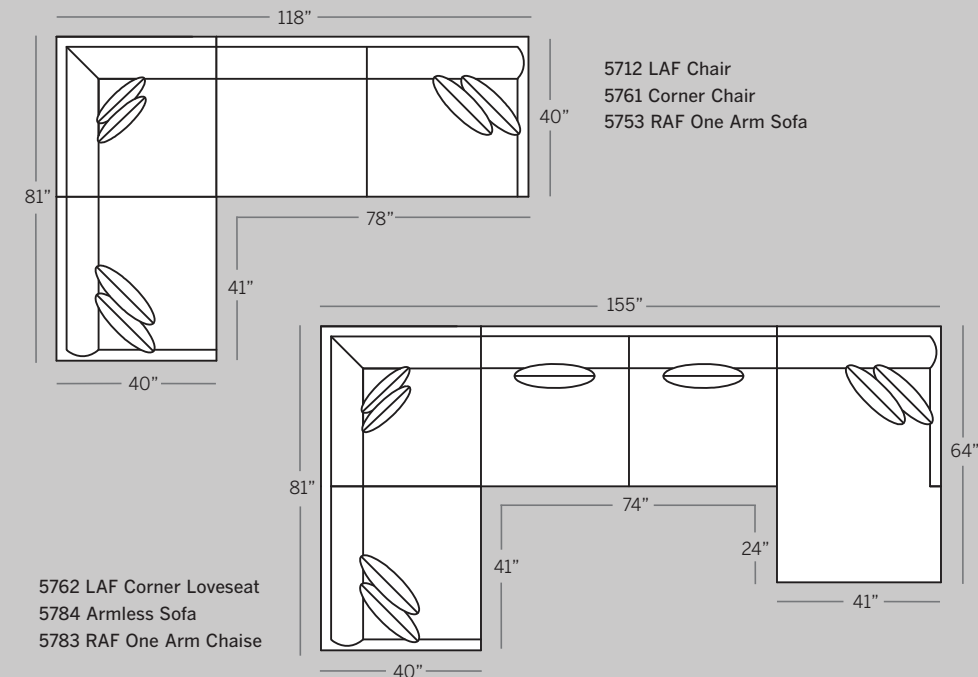

Note:

- All Leather Styles (-L)
- Back Pillows are Velcro Semi-Attached

POPULAR SECTIONAL CONFIGURATIONS

BRANDY COLLECTION

5700 Sofa

Overall: H 37 W 81 D 40
Seating: H 18 W 73 D 23
Seat Height: 19 Arm Height: 26
Pillows: 2 P21