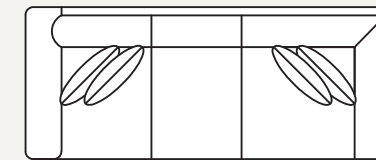

Note:

- All Leather Styles (-L)
Back Pillows are Velcro Semi-Attached

SIDNEY COLLECTION

5300 Sofa
Overall: H 36 W 85 D 39
Seating: H 17 W 72 D 22
Seat Height: 19 Arm Height: 25
Pillows: 2 P21

5395 Large Sofa
Overall: H 36 W 91 D 39
Seating: H 17 W 78 D 22
Seat Height: 19 Arm Height: 25
Pillows: 4 P21

5301 Chair
Overall: H 36 W 38 D 39
Seating: H 17 W 24 D 22
Seat Height: 19 Arm Height: 25

5320 Loveseat
Overall: H 36 W 61 D 39
Seating: H 17 W 48 D 22
Seat Height: 19 Arm Height: 25
Pillows: 2 P21

5362 LAF Corner Sofa*
5363 RAF Corner Sofa*
Overall: H 36 W 94 D 39
Seating: H 17 W 70 D 22
Seat Height: 19 Arm Height: 25
Pillows: 4 P21