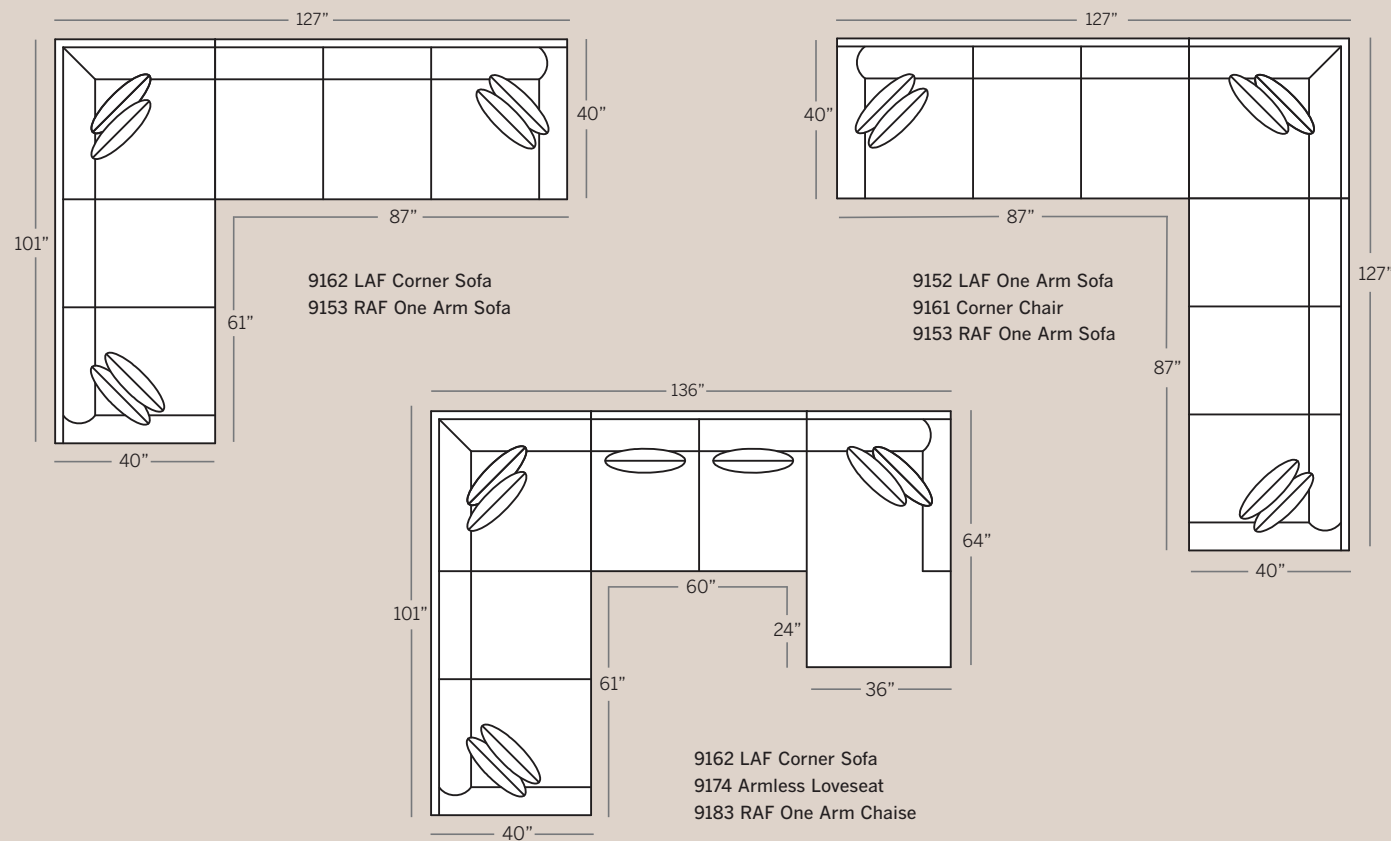

9162 LAF Corner Sofa
9163 RAF Corner Sofa
Overall: H 38 W 101 D 40
Seating: H 19 W 78 D 24
Seat Height: 19 Arm Height: 26
Pillows: 4 P21

9108 Ottoman
Overall: H 17 W 32 D 24

9180 Wedge
Overall: H 38 W 69 D 40
Seating: H 18 W 50 D 24
Seat Height: 19
Pillows: 2 P21

9152 LAF One Arm Sofa
9153 RAF One Arm Sofa
Overall: H 38 W 87 D 40
Seating: H 19 W 80 D 24
Seat Height: 19 Arm Height: 26
Pillows: 2 P21

9164 Armless Chair
Overall: H 38 W 27 D 40
Seating: H 19 W 27 D 24
Seat Height: 19

9174 Armless Loveseat
Overall: H 38 W 60 D 40
Seating: H 19 W 60 D 24
Seat Height: 19
Pillows: 2 P21

9184 Armless Sofa
Overall: H 38 W 80 D 40
Seating: H 19 W 80 D 40
Seat Height: 19
Pillows: 2 P21

9182 LAF One Arm Chaise
9183 RAF One Arm Chaise
Overall: H 38 W 36 D 64
Seating: H 19 W 29 D 48
Seat Height: 19 Arm Height: 26
Pillows: 2 P21

POPULAR SECTIONAL CONFIGURATIONS

Drawings are 1/4" scale

*All dimensions are approximate