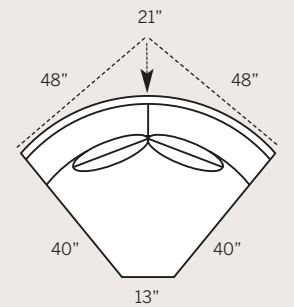

Note:
• All Leather Styles (-L)
Back Pillows are Velcro Semi-Attached

9100-F Sofa

9101-F Chair

CHELSEA COLLECTION

9100 Sofa
Overall: H 38 W 94 D 40
Seating: H 19 W 80 D 24
Seat Height: 19 Arm Height: 26
Pillows: 4 P21

9120 Loveseat
Overall: H 38 W 68 D 40
Seating: H 19 W 54 D 24
Seat Height: 19 Arm Height: 26
Pillows: 2 P21

9101 Chair
Overall: H 38 W 41 D 40
Seating: H 19 W 27 D 24
Seat Height: 19 Arm Height: 26

9161 Corner Chair
Overall: H 38 W 40 D 40
Seating: H 19 W 24 D 24
Seat Height: 19
Pillows: 2 P21

9162 LAF Corner Sofa
9163 RAF Corner Sofa
Overall: H 38 W 101 D 40
Seating: H 19 W 78 D 24
Seat Height: 19 Arm Height: 26
Pillows: 4 P21

9108 Ottoman
Overall: H 17 W 32 D 24

9180 Wedge
Overall: H 38 W 69 D 40
Seating: H 18 W 50 D 24
Seat Height: 19
Pillows: 2 P21

POPULAR SECTIONAL CONFIGURATIONS

Drawings are 1/4" scale

*All dimensions are approximate