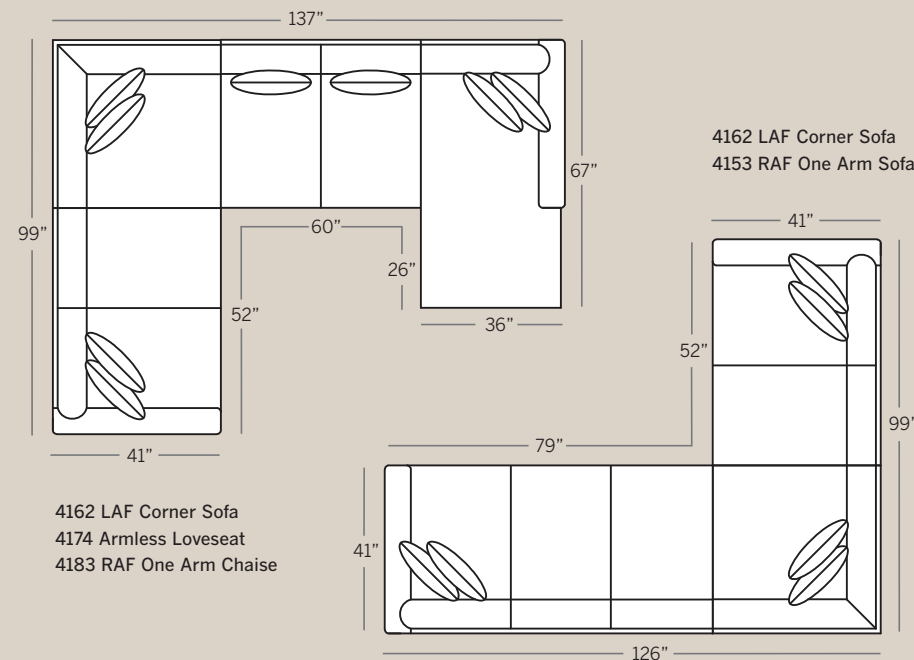

Note:
• All Leather Styles (-L)
Back Pillows are Velcro Semi-Attached

POPULAR SECTIONAL CONFIGURATIONS

FRESNO COLLECTION

4100 Sofa
Overall: H 39 W 91 D 41
Seating: H 19 W 79 D 23
Seat Height: 20 Arm Height: 24
Pillows: 4 P21
Choose 2 or 3 Backs
Choose 1, 2 or 3 Cushions

4120 Loveseat
Overall: H 39 W 64 D 41
Seating: H 19 W 52 D 23
Seat Height: 20 Arm Height: 24
Pillows: 2 P21
2 Backs
Choose 1 or 2 Cushions

4101 Chair
Overall: H 39 W 39 D 41
Seating: H 19 W 26 D 23
Seat Height: 20 Arm Height: 24
1 Back, 1 Cushion only

4161 Corner Chair
Overall: H 39 W 41 D 41
Seating: H 19 W 23 D 23
Seat Height: 20 Arm Height: N/A
Pillows: 2 P21
2 Backs, 1 Cushion only

4162 LAF Corner Sofa
4163 RAF Corner Sofa
Overall: H 39 W 99 D 41
Seating: H 19 W 73 D 23
Seat Height: 20 Arm Height: 24
Pillows: 4 P21
4 Backs, 3 Cushions only