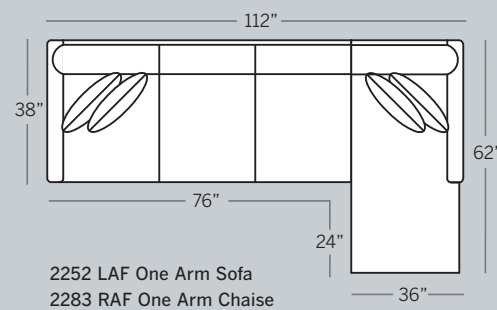

A = Attached Border Back

**3 Choose Your Base >**

W = Warm Brown

D = Driftwood

**4 Choose Your Material >**

F = Fabric

L = Leather

**How To Order >**

**POPULAR SECTIONAL CONFIGURATIONS**

**DARBY COLLECTION**

**2200 Sofa**  
Overall: H 36 W 80 D 38  
Seating: H 16 W 72 D 21  
Seat Height: 20 Arm Height: 25  
Pillows: 2 P21

**2285 Sofa**  
Overall: H 36 W 80 D 38  
Seating: H 16 W 72 D 21  
Seat Height: 20 Arm Height: 25  
Pillows: 2 P21

**2220 Loveseat**  
Overall: H 36 W 56 D 38  
Seating: H 16 W 48 D 21  
Seat Height: 20 Arm Height: 25  
Pillows: 2 P21

**2201 Chair**  
Overall: H 36 W 33 D 38  
Seating: H 16 W 25 D 21  
Seat Height: 20 Arm Height: 25  
Pillows: N/A

Drawings are 1/4" scale

All dimensions are approximate