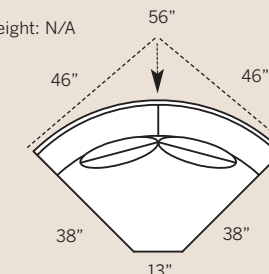

2212 LAF One Arm Chair
2213 RAF One Arm Chair
Overall: H 36 W 28 D 38
Seating: H 16 W 24 D 21
Seat Height: 20 Arm Height: 25
Pillows: 1 P21