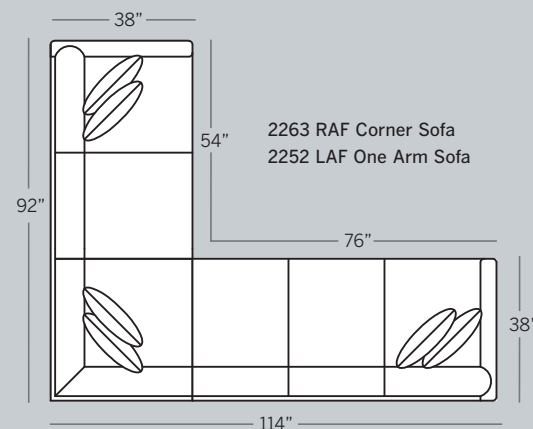

A = Attached Border Back

**3 Choose Your Base >**

W = Warm Brown

D = Driftwood

**4 Choose Your Material >**

F = Fabric

L = Leather

**How To Order >**

**POPULAR SECTIONAL CONFIGURATIONS**

**DARBY COLLECTION**

**2200 Sofa**  
Overall: H 36 W 80 D 38  
Seating: H 16 W 72 D 21  
Seat Height: 20 Arm Height: 25  
Pillows: 2 P21

**2285 Sofa**  
Overall: H 36 W 80 D 38  
Seating: H 16 W 72 D 21  
Seat Height: 20 Arm Height: 25  
Pillows: 2 P21

**2275 Studio Sofa**  
Overall: H 36 W 74 D 38  
Seating: H 16 W 64 D 21  
Seat Height: 20 Arm Height: 25  
Pillows: 2 P21

**2299 Four Seat Sofa**  
Overall: H 36 W 103 D 38  
Seating: H 16 W 95 D 21  
Seat Height: 20 Arm Height: 25  
Pillows: 4 P21

Drawings are 1/4" scale

All dimensions are approximate