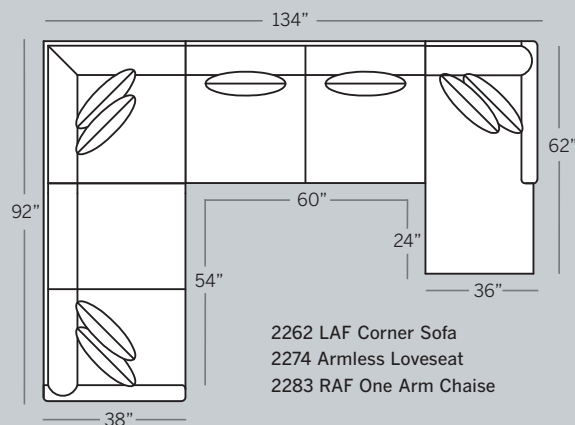

**POPULAR SECTIONAL CONFIGURATIONS**

**DARBY COLLECTION**

**2200 Sofa**  
Overall: H 36 W 80 D 38  
Seating: H 16 W 72 D 21  
Seat Height: 20 Arm Height: 25  
Pillows: 2 P21

**2285 Sofa**  
Overall: H 36 W 80 D 38  
Seating: H 16 W 72 D 21  
Seat Height: 20 Arm Height: 25  
Pillows: 2 P21

**2275 Studio Sofa**  
Overall: H 36 W 74 D 38  
Seating: H 16 W 64 D 21  
Seat Height: 20 Arm Height: 25  
Pillows: 2 P21

**2299 Four Seat Sofa**  
Overall: H 36 W 103 D 38  
Seating: H 16 W 95 D 21  
Seat Height: 20 Arm Height: 25  
Pillows: 4 P21

**2220 Loveseat**  
Overall: H 36 W 56 D 38  
Seating: H 16 W 48 D 21  
Seat Height: 20 Arm Height: 25  
Pillows: 2 P21

**2201 Chair**  
Overall: H 36 W 33 D 38  
Seating: H 16 W 25 D 21  
Seat Height: 20 Arm Height: 25  
Pillows: N/A

Drawings are 1/4" scale

All dimensions are approximate