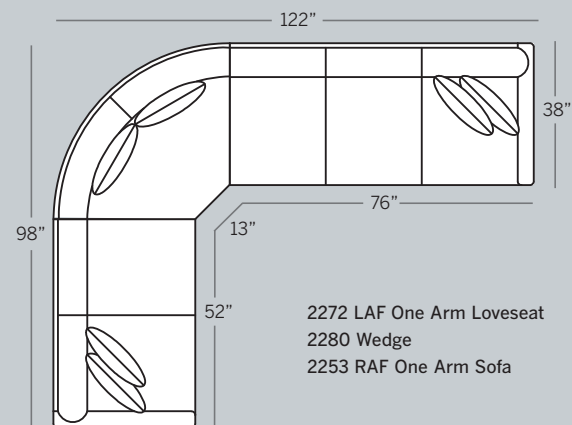

A = Attached Border Back

**3 Choose Your Base >**

W = Warm Brown

D = Driftwood

**4 Choose Your Material >**

F = Fabric

L = Leather

**How To Order >**

**POPULAR SECTIONAL CONFIGURATIONS**

**DARBY COLLECTION**

**2200 Sofa**  
Overall: H 36 W 80 D 38  
Seating: H 16 W 72 D 21  
Seat Height: 20 Arm Height: 25  
Pillows: 2 P21

**2285 Sofa**  
Overall: H 36 W 80 D 38  
Seating: H 16 W 72 D 21  
Seat Height: 20 Arm Height: 25  
Pillows: 2 P21

**2220 Loveseat**  
Overall: H 36 W 56 D 38  
Seating: H 16 W 48 D 21  
Seat Height: 20 Arm Height: 25  
Pillows: 2 P21

**2201 Chair**  
Overall: H 36 W 33 D 38  
Seating: H 16 W 25 D 21  
Seat Height: 20 Arm Height: 25  
Pillows: N/A

Drawings are 1/4" scale

All dimensions are approximate