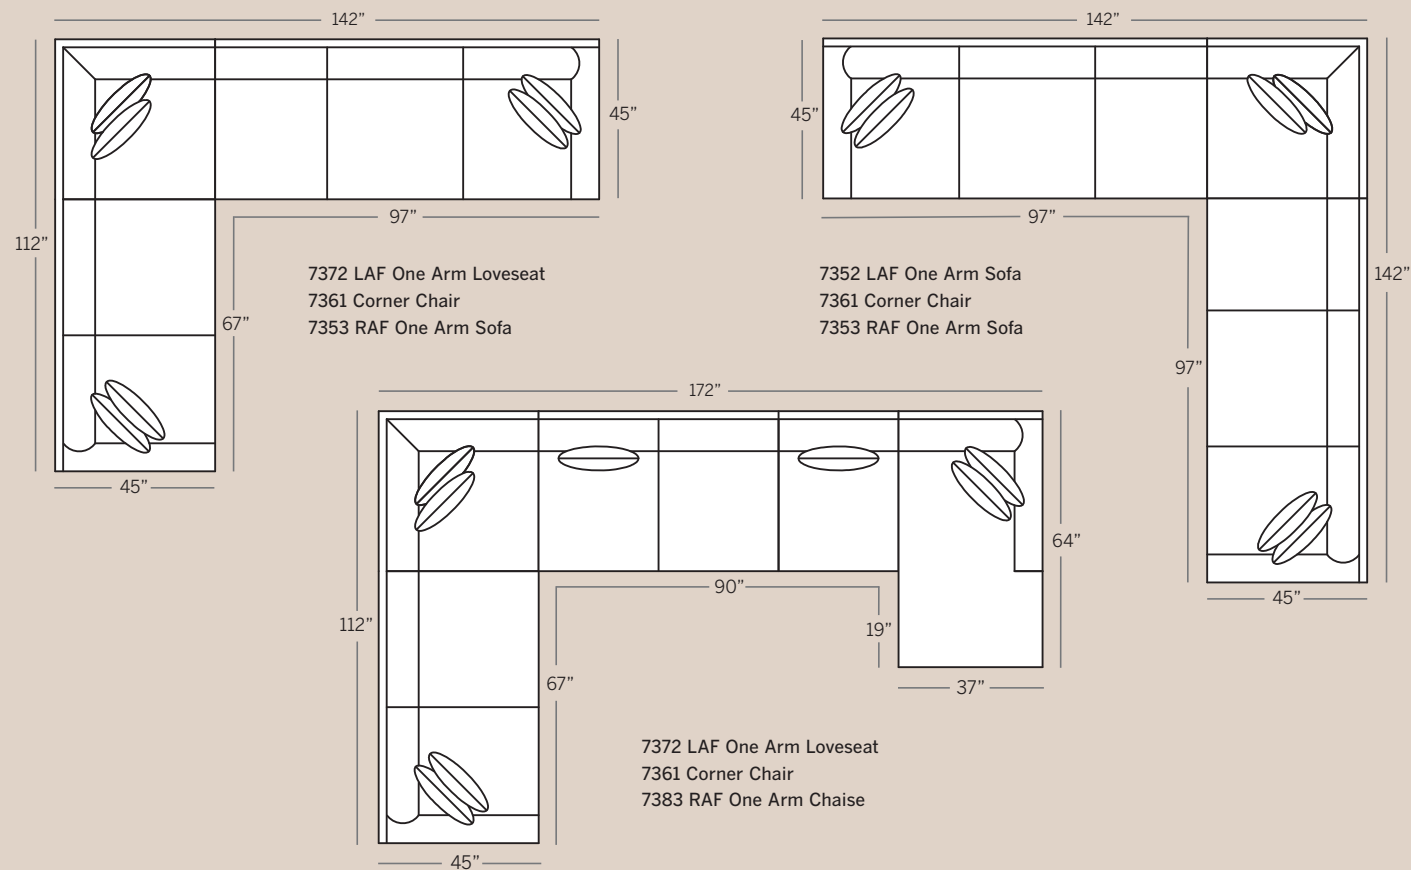

MONTANA COLLECTION

7300 Sofa
Overall: H 39 W 102 D 45
Seating: H 20 W 89 D 26
Seat Height: 19 Arm Height: 27
Pillows: 4 P21

7320 Loveseat
Overall: H 39 W 74 D 45
Seating: H 20 W 60 D 26
Seat Height: 19 Arm Height: 27
Pillows: 2 P21

7301 Chair
Overall: H 39 W 44 D 45
Seating: H 20 W 30 D 26
Seat Height: 19 Arm Height: 27

7352 LAF One Arm Sofa
7353 RAF One Arm Sofa
Overall: H 39 W 97 D 45
Seating: H 20 W 97 D 26
Seat Height: 19 Arm Height: 27
Pillows: 2 P21

7372 LAF One Arm Loveseat
7373 RAF One Arm Loveseat
Overall: H 39 W 67 D 45
Seating: H 20 W 60 D 26
Seat Height: 19 Arm Height: 27
Pillows: 2 P21

7308 Ottoman
Overall: H 17 W 34 D 24

POPULAR SECTIONAL CONFIGURATIONS

7312 LAF One Arm Chair
7313 RAF One Arm Chair
Overall: H 39 W 37 D 45
Seating: H 20 W 30 D 26
Seat Height: 19 Arm Height: 27
Pillows: 1 P21

7361 Corner Chair
Overall: H 39 W 45 D 45
Seating: H 20 W 26 D 26
Seat Height: 19 Arm Height: 27
Pillows: 2 P21