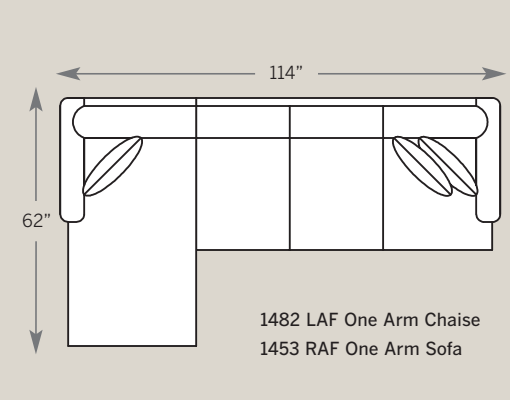

1472 LAF One Arm Loveseat
Overall: H 36 W 52 D 38
Seating: H 16 W 46 D 22
Seat Height: 20 Arm Height: 26
Pillows: 2 P21

1473 RAF One Arm Loveseat
Overall: H 36 W 52 D 38
Seating: H 16 W 46 D 22
Seat Height: 20 Arm Height: 26
Pillows: 2 P21

1458 Ottoman
Overall: H 18 W 27 D 21

POPULAR SECTIONAL CONFIGURATIONS

1462 LAF Corner Sofa
1464 Armless Chair (2)
1483 RAF One Arm Chaise

1462 LAF Corner Sofa
1453 RAF One Arm Sofa

1472 LAF One Arm Loveseat
1463 RAF Corner Sofa

1482 LAF One Arm Chaise
1453 RAF One Arm Sofa

1461 Corner Chair
Overall: H 36 W 38 D 38
Seating: H 16 W 22 D 22
Seat Height: 20
Pillows: 2 P21

1462 LAF Corner Sofa
Overall: H 36 W 90 D 38
Seating: H 16 W 68 D 22
Seat Height: 20 Arm Height: 26
Pillows: 4 P21

Drawings are 1/4" scale