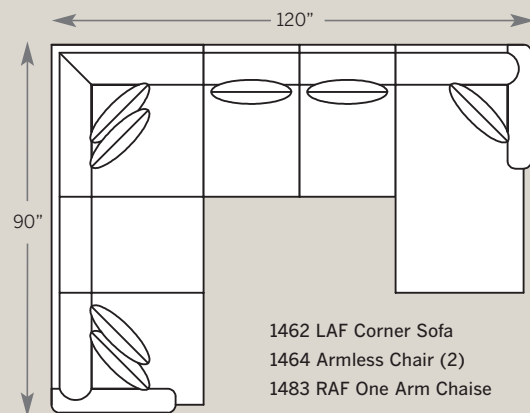

Back Pillows are
Velcro Semi-attached

MELROSE COLLECTION

1450 Sofa
Overall: H 36 W 82 D 38
Seating: H 16 W 70 D 22
Seat Height: 20 Arm Height: 26
Pillows: 2 P21

1485 Sofa
Overall: H 36 W 82 D 38
Seating: H 16 W 70 D 22
Seat Height: 20 Arm Height: 26
Pillows: 2 P21

1470 Loveseat
Overall: H 36 W 58 D 38
Seating: H 16 W 46 D 22
Seat Height: 20 Arm Height: 26
Pillows: 2 P21

1451 Chair
Overall: H 36 W 36 D 38
Seating: H 16 W 24 D 22
Seat Height: 20 Arm Height: 26

1465 Conversation Sofa
Overall: H 36 W 103 D 38
Seating: H 16 W 82 D 22
Seat Height: 20 Arm Height: 26
Pillows: 4 P21

1472 LAF One Arm Loveseat
Overall: H 36 W 52 D 38
Seating: H 16 W 46 D 22
Seat Height: 20 Arm Height: 26
Pillows: 2 P21

1473 RAF One Arm Loveseat
Overall: H 36 W 52 D 38
Seating: H 16 W 46 D 22
Seat Height: 20 Arm Height: 26
Pillows: 2 P21

1458 Ottoman
Overall: H 18 W 27 D 21

POPULAR SECTIONAL CONFIGURATIONS

1462 LAF Corner Sofa
1464 Armless Chair (2)
1483 RAF One Arm Chaise

1462 LAF Corner Sofa
1453 RAF One Arm Sofa

1472 LAF One Arm Loveseat
1463 RAF Corner Sofa