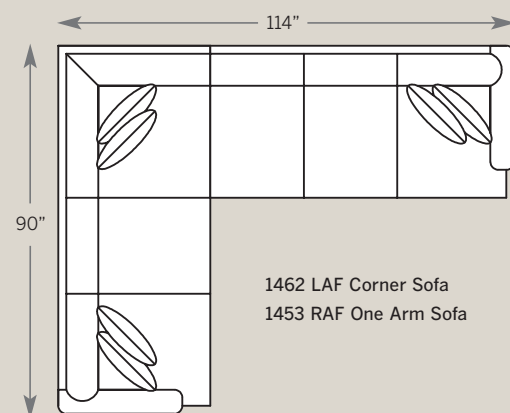

Back Pillows are
Velcro Semi-attached

MELROSE COLLECTION

1450 Sofa
Overall: H 36 W 82 D 38
Seating: H 16 W 70 D 22
Seat Height: 20 Arm Height: 26
Pillows: 2 P21

1485 Sofa
Overall: H 36 W 82 D 38
Seating: H 16 W 70 D 22
Seat Height: 20 Arm Height: 26
Pillows: 2 P21

1470 Loveseat
Overall: H 36 W 58 D 38
Seating: H 16 W 46 D 22
Seat Height: 20 Arm Height: 26
Pillows: 2 P21

1451 Chair
Overall: H 36 W 36 D 38
Seating: H 16 W 24 D 22
Seat Height: 20 Arm Height: 26

1465 Conversation Sofa
Overall: H 36 W 103 D 38
Seating: H 16 W 82 D 22
Seat Height: 20 Arm Height: 26
Pillows: 4 P21

1472 LAF One Arm Loveseat
Overall: H 36 W 52 D 38
Seating: H 16 W 46 D 22
Seat Height: 20 Arm Height: 26
Pillows: 2 P21

1473 RAF One Arm Loveseat
Overall: H 36 W 52 D 38
Seating: H 16 W 46 D 22
Seat Height: 20 Arm Height: 26
Pillows: 2 P21

1458 Ottoman
Overall: H 18 W 27 D 21

POPULAR SECTIONAL CONFIGURATIONS

1462 LAF Corner Sofa
1464 Armless Chair (2)
1483 RAF One Arm Chaise

1462 LAF Corner Sofa
1453 RAF One Arm Sofa

1472 LAF One Arm Loveseat
1463 RAF Corner Sofa