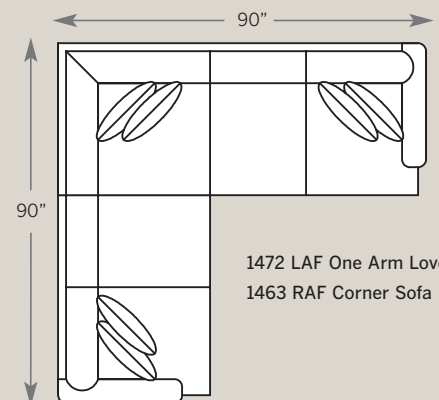

1472 LAF One Arm Loveseat
Overall: H 36 W 52 D 38
Seating: H 16 W 46 D 22
Seat Height: 20 Arm Height: 26
Pillows: 2 P21

1473 RAF One Arm Loveseat
Overall: H 36 W 52 D 38
Seating: H 16 W 46 D 22
Seat Height: 20 Arm Height: 26
Pillows: 2 P21

1458 Ottoman
Overall: H 18 W 27 D 21

POPULAR SECTIONAL CONFIGURATIONS

1462 LAF Corner Sofa
1464 Armless Chair (2)
1483 RAF One Arm Chaise

1462 LAF Corner Sofa
1453 RAF One Arm Sofa

1472 LAF One Arm Loveseat
1463 RAF Corner Sofa

1482 LAF One Arm Chaise
1453 RAF One Arm Sofa

1461 Corner Chair
Overall: H 36 W 38 D 38
Seating: H 16 W 22 D 22
Seat Height: 20
Pillows: 2 P21

1462 LAF Corner Sofa
Overall: H 36 W 90 D 38
Seating: H 16 W 68 D 22
Seat Height: 20 Arm Height: 26
Pillows: 4 P21

1463 RAF Corner Sofa
Overall: H 36 W 90 D 38
Seating: H 16 W 68 D 22
Seat Height: 20 Arm Height: 26
Pillows: 4 P21

1464 Armless Chair
Overall: H 36 W 24 D 38
Seating: H 16 W 24 D 22
Seat Height: 20
Pillows: 1 P21