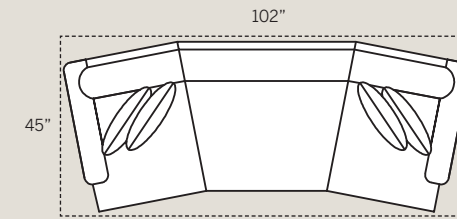

Back Pillows are
Velcro Semi-attached

MELROSE COLLECTION

1450 Sofa
Overall: H 36 W 82 D 38
Seating: H 16 W 70 D 22
Seat Height: 20 Arm Height: 26
Pillows: 2 P21

1485 Sofa
Overall: H 36 W 82 D 38
Seating: H 16 W 70 D 22
Seat Height: 20 Arm Height: 26
Pillows: 2 P21

1470 Loveseat
Overall: H 36 W 58 D 38
Seating: H 16 W 46 D 22
Seat Height: 20 Arm Height: 26
Pillows: 2 P21

1451 Chair
Overall: H 36 W 36 D 38
Seating: H 16 W 24 D 22
Seat Height: 20 Arm Height: 26

1465 Conversation Sofa
Overall: H 36 W 103 D 38
Seating: H 16 W 82 D 22
Seat Height: 20 Arm Height: 26
Pillows: 4 P21

1472 LAF One Arm Loveseat
Overall: H 36 W 52 D 38
Seating: H 16 W 46 D 22
Seat Height: 20 Arm Height: 26
Pillows: 2 P21

1473 RAF One Arm Loveseat
Overall: H 36 W 52 D 38
Seating: H 16 W 46 D 22
Seat Height: 20 Arm Height: 26
Pillows: 2 P21