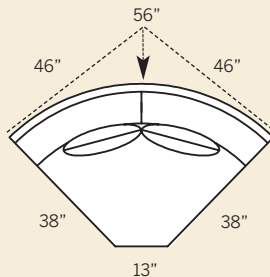

4462 LAF Corner Sofa
4463 RAF Corner Sofa
Overall: H 37 W 92 D 38
Seating: H 17 W 83 D 21
Seat Height: 20 Arm Height: 26
Pillows: 4 P21

4452 LAF One Arm Sofa
4453 RAF One Arm Sofa
Overall: H 37 W 77 D 38
Seating: H 17 W 68 D 21
Seat Height: 20 Arm Height: 26
Pillows: 2 P21

4472 LAF One Arm Loveseat
4473 RAF One Arm Loveseat
Overall: H 37 W 54 D 38
Seating: H 17 W 45 D 21
Seat Height: 20 Arm Height: 26
Pillows: 2 P21

4412 LAF One Arm Chair
4413 RAF One Arm Chair
Overall: H 37 W 32 D 38
Seating: H 17 W 23 D 21
Seat Height: 20 Arm Height: 26
Pillows: 1 P21

4464 Armless Chair
Overall: H 37 W 24 D 38
Seating: H 17 W 24 D 21
Seat Height: 20 Arm Height: N/A
Pillows: 1 P21

4474 Armless Loveseat
Overall: H 37 W 60 D 38
Seating: H 17 W 60 D 21
Seat Height: 20 Arm Height: N/A
Pillows: 2 P21