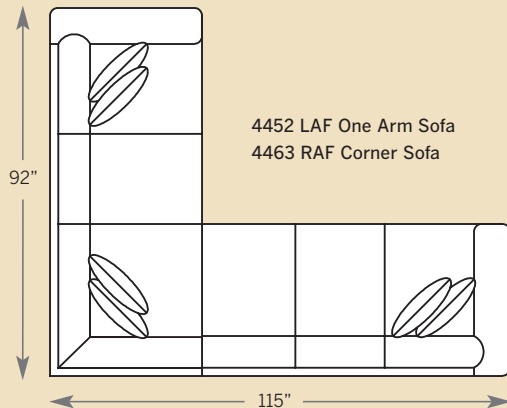

*Medium Natural Nailheads standard on Panel Arm
Leather and Leather Fabric

Note: All Leather Styles (-L)
Back Pillows are
Velcro Semi-attached

POPULAR SECTIONAL CONFIGURATIONS

BENTLEY COLLECTION

4400 Sofa
Overall: H 37 W 85 D 38
Seating: H 17 W 67 D 21
Seat Height: 20 Arm Height: 26
Pillows: 2 P21

4485 Sofa
Overall: H 37 W 85 D 38
Seating: H 17 W 67 D 21
Seat Height: 20 Arm Height: 26
Pillows: 2 P21

4475 Studio Sofa
Overall: H 37 W 79 D 38
Seating: H 17 W 61 D 21
Seat Height: 20 Arm Height: 26
Pillows: 2 P21

4420 Loveseat
Overall: H 37 W 62 D 38
Seating: H 17 W 44 D 21
Seat Height: 20 Arm Height: 26
Pillows: 2 P21

4440 Queen Sofa Bed
Overall: H 37 W 84 D 38
Seating: H 17 W 66 D 21
Seat Height: 20 Arm Height: 26
Pillows: 2 P21
4445 Full Sofa Bed: H 38 W 76 D 38