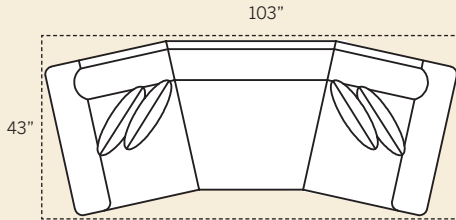

4485 Sofa
Overall: H 37 W 85 D 38
Seating: H 17 W 67 D 21
Seat Height: 20 Arm Height: 26
Pillows: 2 P21

4475 Studio Sofa
Overall: H 37 W 79 D 38
Seating: H 17 W 61 D 21
Seat Height: 20 Arm Height: 26
Pillows: 2 P21

4420 Loveseat
Overall: H 37 W 62 D 38
Seating: H 17 W 44 D 21
Seat Height: 20 Arm Height: 26
Pillows: 2 P21

4440 Queen Sofa Bed
Overall: H 37 W 84 D 38
Seating: H 17 W 66 D 21
Seat Height: 20 Arm Height: 26
Pillows: 2 P21
4445 Full Sofa Bed: H 38 W 76 D 38

4401 Chair
Overall: H 37 W 38 D 38
Seating: H 17 W 21 D 21
Seat Height: 20 Arm Height: 26
Also Available: Swivel Chair

4455 Chair & 1/2
Overall: H 37 W 48 D 40
Seating: H 17 W 30 D 22
Seat Height: 20 Arm Height: 26
Pillows: 2 P21

4408 Ottoman
Overall: H 18 W 28 D 21

4468 Ottoman & 1/2
Overall: H 18 W 38 D 25

4465 Conversation Sofa
Overall: H 37 W 103 D 38
Seating: H 17 W 85 D 21
Seat Height: 20 Arm Height: 26
Pillows: 4 P21

4422 LAF Angle Loveseat
4423 RAF Angle Loveseat
Overall: H 37 W 64 D 38
Seating: H 17 W 55 D 21
Seat Height: 20 Arm Height: 26
Pillows: 2 P21