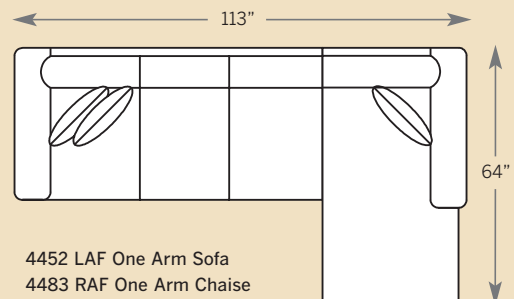

M = Modern Leg

B = Bun Foot

S = Skirt

4 Choose Your Material >

F = Fabric

LF = Leather/Fabric

L = Leather

How To Order >

*Medium Natural Nailheads standard on Panel Arm
Leather and Leather Fabric

Note: All Leather Styles (-L)
Back Pillows are
Velcro Semi-attached

POPULAR SECTIONAL CONFIGURATIONS

BENTLEY COLLECTION

4400 Sofa
Overall: H 37 W 85 D 38
Seating: H 17 W 67 D 21
Seat Height: 20 Arm Height: 26
Pillows: 2 P21

4485 Sofa
Overall: H 37 W 85 D 38
Seating: H 17 W 67 D 21
Seat Height: 20 Arm Height: 26
Pillows: 2 P21

4475 Studio Sofa
Overall: H 37 W 79 D 38
Seating: H 17 W 61 D 21
Seat Height: 20 Arm Height: 26
Pillows: 2 P21

4420 Loveseat
Overall: H 37 W 62 D 38
Seating: H 17 W 44 D 21
Seat Height: 20 Arm Height: 26
Pillows: 2 P21

4440 Queen Sofa Bed
Overall: H 37 W 84 D 38
Seating: H 17 W 66 D 21
Seat Height: 20 Arm Height: 26
Pillows: 2 P21
4445 Full Sofa Bed: H 38 W 76 D 38