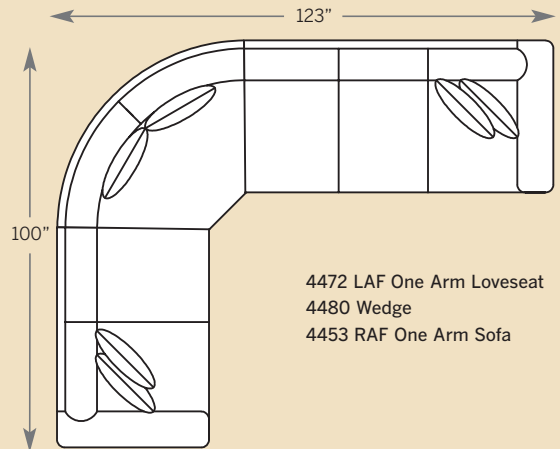

M = Modern Leg

B = Bun Foot

S = Skirt

4 Choose Your Material >

F = Fabric

LF = Leather/Fabric

L = Leather

How To Order >

*Medium Natural Nailheads standard on Panel Arm
Leather and Leather Fabric

Note: All Leather Styles (-L)
Back Pillows are
Velcro Semi-attached

POPULAR SECTIONAL CONFIGURATIONS

BENTLEY COLLECTION

4400 Sofa
Overall: H 37 W 85 D 38
Seating: H 17 W 67 D 21
Seat Height: 20 Arm Height: 26
Pillows: 2 P21

4485 Sofa
Overall: H 37 W 85 D 38
Seating: H 17 W 67 D 21
Seat Height: 20 Arm Height: 26
Pillows: 2 P21

4475 Studio Sofa
Overall: H 37 W 79 D 38
Seating: H 17 W 61 D 21
Seat Height: 20 Arm Height: 26
Pillows: 2 P21

4420 Loveseat
Overall: H 37 W 62 D 38
Seating: H 17 W 44 D 21
Seat Height: 20 Arm Height: 26
Pillows: 2 P21

4440 Queen Sofa Bed
Overall: H 37 W 84 D 38
Seating: H 17 W 66 D 21
Seat Height: 20 Arm Height: 26
Pillows: 2 P21
4445 Full Sofa Bed: H 38 W 76 D 38