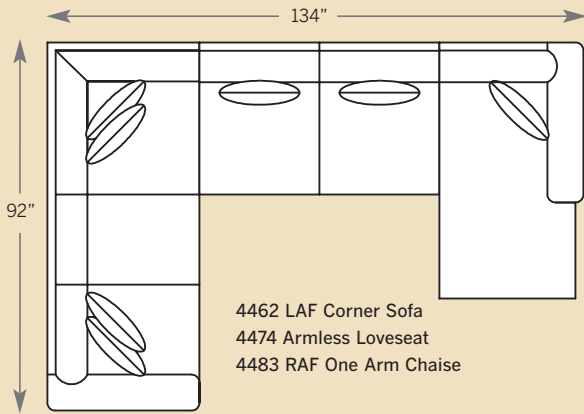

*Medium Natural Nailheads standard on Panel Arm
Leather and Leather Fabric

Note: All Leather Styles (-L)
Back Pillows are
Velcro Semi-attached

POPULAR SECTIONAL CONFIGURATIONS

BENTLEY COLLECTION

4400 Sofa
Overall: H 37 W 85 D 38
Seating: H 17 W 67 D 21
Seat Height: 20 Arm Height: 26
Pillows: 2 P21

4485 Sofa
Overall: H 37 W 85 D 38
Seating: H 17 W 67 D 21
Seat Height: 20 Arm Height: 26
Pillows: 2 P21

4475 Studio Sofa
Overall: H 37 W 79 D 38
Seating: H 17 W 61 D 21
Seat Height: 20 Arm Height: 26
Pillows: 2 P21

4420 Loveseat
Overall: H 37 W 62 D 38
Seating: H 17 W 44 D 21
Seat Height: 20 Arm Height: 26
Pillows: 2 P21

4440 Queen Sofa Bed
Overall: H 37 W 84 D 38
Seating: H 17 W 66 D 21
Seat Height: 20 Arm Height: 26
Pillows: 2 P21
4445 Full Sofa Bed: H 38 W 76 D 38