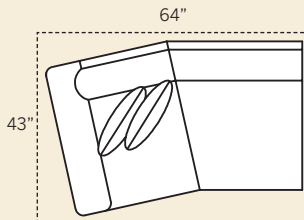

4485 Sofa
Overall: H 37 W 85 D 38
Seating: H 17 W 67 D 21
Seat Height: 20 Arm Height: 26
Pillows: 2 P21

4475 Studio Sofa
Overall: H 37 W 79 D 38
Seating: H 17 W 61 D 21
Seat Height: 20 Arm Height: 26
Pillows: 2 P21

4420 Loveseat
Overall: H 37 W 62 D 38
Seating: H 17 W 44 D 21
Seat Height: 20 Arm Height: 26
Pillows: 2 P21

4440 Queen Sofa Bed
Overall: H 37 W 84 D 38
Seating: H 17 W 66 D 21
Seat Height: 20 Arm Height: 26
Pillows: 2 P21
4445 Full Sofa Bed: H 38 W 76 D 38

4401 Chair
Overall: H 37 W 38 D 38
Seating: H 17 W 21 D 21
Seat Height: 20 Arm Height: 26
Also Available: Swivel Chair

4455 Chair & 1/2
Overall: H 37 W 48 D 40
Seating: H 17 W 30 D 22
Seat Height: 20 Arm Height: 26
Pillows: 2 P21

4408 Ottoman
Overall: H 18 W 28 D 21

4468 Ottoman & 1/2
Overall: H 18 W 38 D 25

4465 Conversation Sofa
Overall: H 37 W 103 D 38
Seating: H 17 W 85 D 21
Seat Height: 20 Arm Height: 26
Pillows: 4 P21

4422 LAF Angle Loveseat
4423 RAF Angle Loveseat
Overall: H 37 W 64 D 38
Seating: H 17 W 55 D 21
Seat Height: 20 Arm Height: 26
Pillows: 2 P21