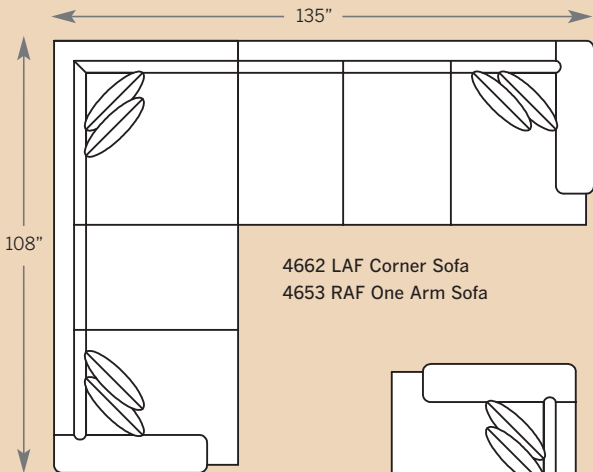

POPULAR SECTIONAL CONFIGURATIONS