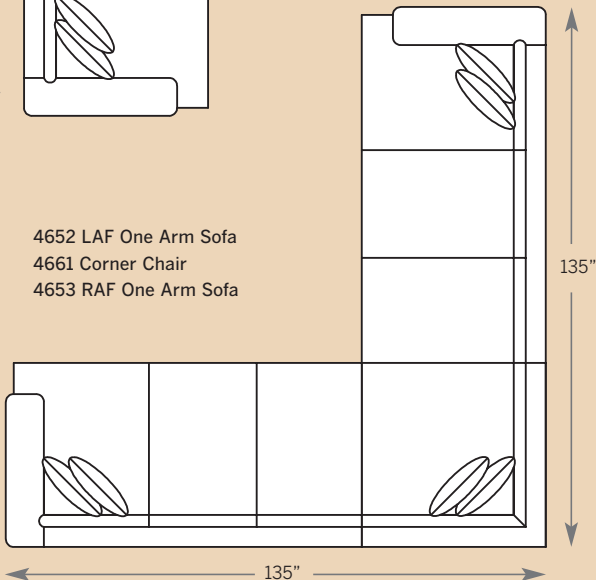

4662 LAF Corner Sofa
4653 RAF One Arm Sofa

4662 LAF Corner Sofa
4674 Armless Loveseat
4654 Armless Chair
4683 RAF One Arm Chaise

4652 LAF One Arm Sofa
4661 Corner Chair
4653 RAF One Arm Sofa

4662 LAF Corner Sofa
4673 RAF One Arm Loveseat

BARCLAY COLLECTION

4600 Sofa
 Overall: H 38 W 96 D 46
 Seating: H 18 W 76 D 24
 Seat Height: 20 Arm Height: 25
 Pillows: 2 P23, 2 P21

4620 Loveseat
 Overall: H 38 W 71 D 46
 Seating: H 18 W 51 D 24
 Seat Height: 20 Arm Height: 25
 Pillows: 2 P23

4601 Chair
 Overall: H 38 W 46 D 46
 Seating: H 18 W 26 D 24
 Seat Height: 20 Arm Height: 25
 Pillows: N/A

4608 Ottoman
 Overall: H 17 W 35 D 25

4662 LAF Corner Sofa
4663 RAF Corner Sofa
 Overall: H 38 W 108 D 46
 Seating: H 18 W 76 D 24
 Seat Height: 20 Arm Height: 25
 Pillows: 2 P23, 2 P21

4682 LAF One Arm Chaise
4683 RAF One Arm Chaise
 Overall: H 38 W 41 D 82
 Seating: H 18 W 31 D 57
 Seat Height: 20 Arm Height: 25
 Pillows: 1 P23, 1 P21

Drawings are 1/4" scale