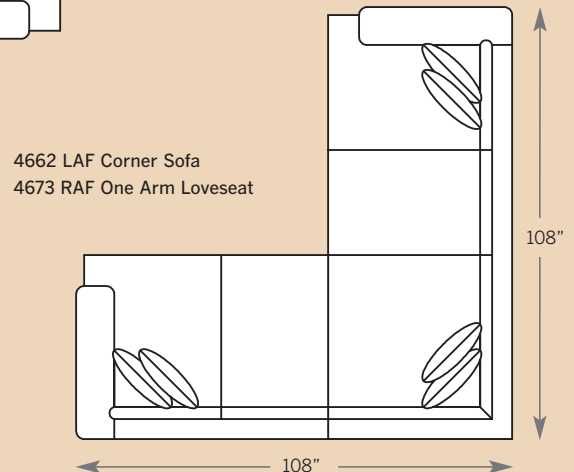

4662 LAF Corner Sofa
4653 RAF One Arm Sofa

4662 LAF Corner Sofa
4674 Armless Loveseat
4654 Armless Chair
4683 RAF One Arm Chaise

4652 LAF One Arm Sofa
4661 Corner Chair
4653 RAF One Arm Sofa

4662 LAF Corner Sofa
4673 RAF One Arm Loveseat

BARCLAY COLLECTION

4600 Sofa
 Overall: H 38 W 96 D 46
 Seating: H 18 W 76 D 24
 Seat Height: 20 Arm Height: 25
 Pillows: 2 P23, 2 P21

4620 Loveseat
 Overall: H 38 W 71 D 46
 Seating: H 18 W 51 D 24
 Seat Height: 20 Arm Height: 25
 Pillows: 2 P23

4601 Chair
 Overall: H 38 W 46 D 46
 Seating: H 18 W 26 D 24
 Seat Height: 20 Arm Height: 25
 Pillows: N/A

4608 Ottoman
 Overall: H 17 W 35 D 25

4662 LAF Corner Sofa
4663 RAF Corner Sofa
 Overall: H 38 W 108 D 46
 Seating: H 18 W 76 D 24
 Seat Height: 20 Arm Height: 25
 Pillows: 2 P23, 2 P21