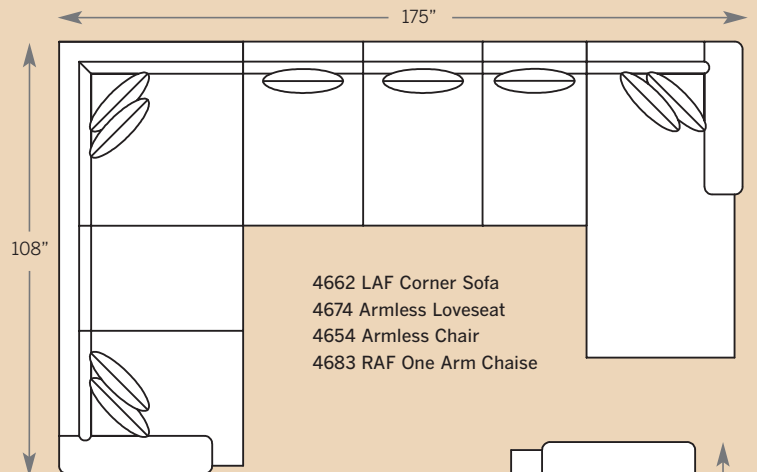

4662 LAF Corner Sofa
4674 Armless Loveseat
4654 Armless Chair
4683 RAF One Arm Chaise