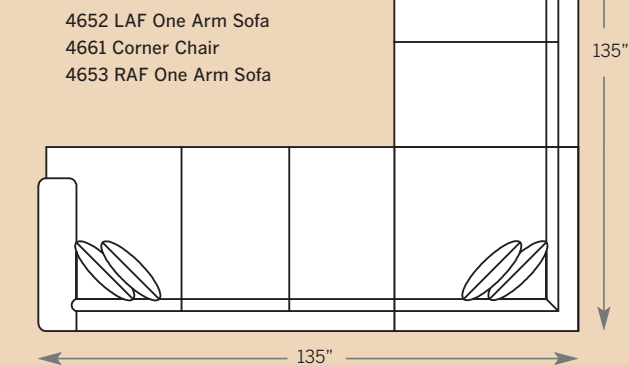

4652 LAF One Arm Sofa
4661 Corner Chair
4653 RAF One Arm Sofa