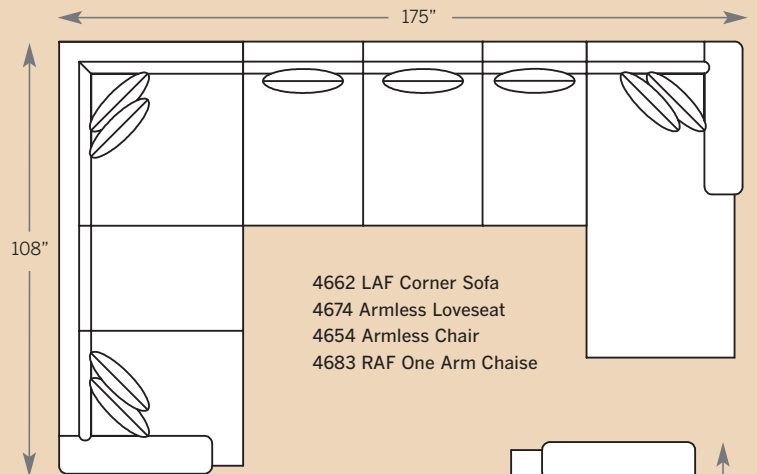

4662 LAF Corner Sofa
4674 Armless Loveseat
4654 Armless Chair
4683 RAF One Arm Chaise