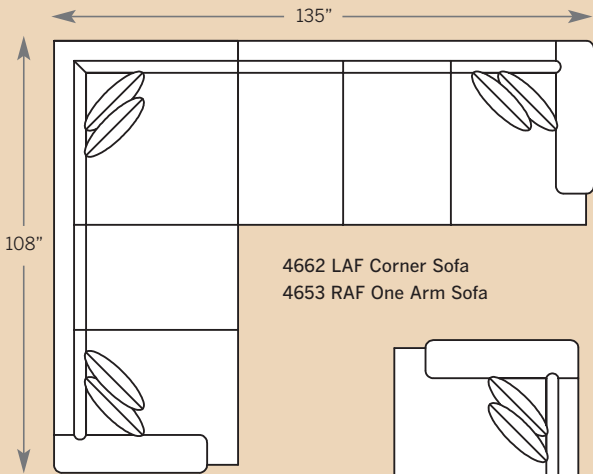

POPULAR SECTIONAL CONFIGURATIONS

4662 LAF Corner Sofa
4653 RAF One Arm Sofa