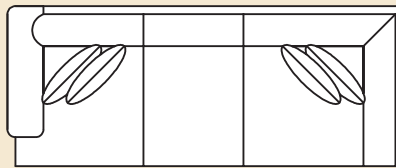

**9201 Chair & 1/2**

Overall: H 39 W 54 D 40  
 Seating: H 18 W 36 D 24  
 Seat Height: 21 Arm Height: 26  
 Pillows: 2 P23

**9261 Corner Chair**

Overall: H 39 W 40 D 40  
 Seating: H 18 W 24 D 24  
 Seat Height: 21  
 Pillows: 2 P23

**9280 Corner Wedge**

Overall: H 39 W 73 D 40  
 Seating: H 18 W 53 D 24  
 Seat Height: 21  
 Pillows: 3 P23

**9252 LAF One Arm Sofa  
 9253 RAF One Arm Sofa**

Overall: H 39 W 83 D 40  
 Seating: H 18 W 71 D 24  
 Seat Height: 21 Arm Height: 26  
 Pillows: 2 P23

**9208 Ottoman**

Overall: H 18 W 40 D 25

**9272 LAF One Arm Loveseat  
 9273 RAF One Arm Loveseat**

Overall: H 39 W 59 D 40  
 Seating: H 18 W 47 D 24  
 Seat Height: 21 Arm Height: 26  
 Pillows: 2 P23

**9262 LAF Corner Sofa  
 9263 RAF Corner Sofa**