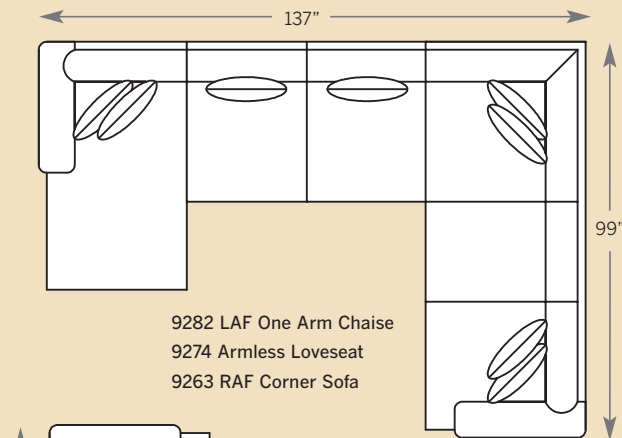

POPULAR SECTIONAL CONFIGURATIONS