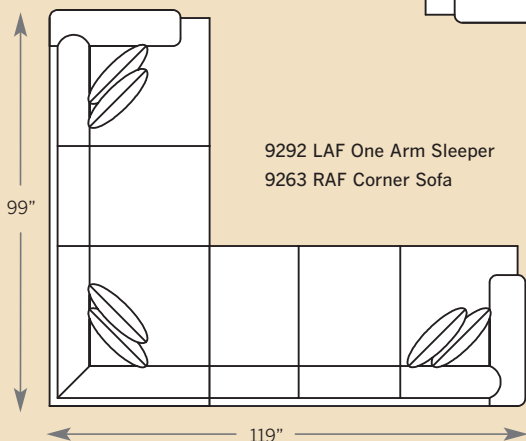

Sofa 9200-PBM-F  
Sofa with Panel Arm,  
Loose Border Back,  
Modern Leg and Fabric

**Standard Features:**  
Seat Cushion: Comfort Down  
Back Pillows: Loose  
Finish: Warm Brown  
(No Finish Options)

**POPULAR SECTIONAL CONFIGURATIONS**

9282 LAF One Arm Chaise  
9274 Armless Loveseat  
9263 RAF Corner Sofa

9272 LAF One Arm Loveseat  
9280 Corner Wedge  
9253 RAF One Arm Sofa

9292 LAF One Arm Sleeper  
9263 RAF Corner Sofa

9262 LAF Corner Sofa  
9253 RAF One Arm Sofa

# HIGHLAND PARK SECTIONAL

**9200 Sofa**

Overall: H 39 W 96 D 40  
 Seating: H 18 W 78 D 24  
 Seat Height: 21 Arm Height: 26  
 Pillows: 4 P23

**9220 Loveseat**

Overall: H 39 W 72 D 40  
 Seating: H 18 W 54 D 24  
 Seat Height: 21 Arm Height: 26  
 Pillows: 2 P23

Drawings are 1/4" scale