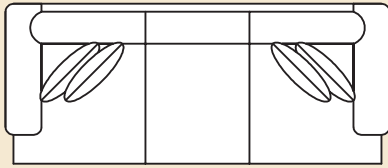

9282 LAF One Arm Chaise  
9274 Armless Loveseat  
9263 RAF Corner Sofa

9272 LAF One Arm Loveseat  
9280 Corner Wedge  
9253 RAF One Arm Sofa

9292 LAF One Arm Sleeper  
9263 RAF Corner Sofa

9262 LAF Corner Sofa  
9253 RAF One Arm Sofa

# HIGHLAND PARK SECTIONAL

**9200 Sofa**

Overall: H 39 W 96 D 40  
 Seating: H 18 W 78 D 24  
 Seat Height: 21 Arm Height: 26  
 Pillows: 4 P23

**9220 Loveseat**

Overall: H 39 W 72 D 40  
 Seating: H 18 W 54 D 24  
 Seat Height: 21 Arm Height: 26  
 Pillows: 2 P23