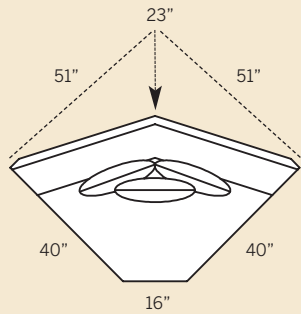

# HIGHLAND PARK SECTIONAL

**9200 Sofa**

Overall: H 39 W 96 D 40  
 Seating: H 18 W 78 D 24  
 Seat Height: 21 Arm Height: 26  
 Pillows: 4 P23

**9220 Loveseat**

Overall: H 39 W 72 D 40  
 Seating: H 18 W 54 D 24  
 Seat Height: 21 Arm Height: 26  
 Pillows: 2 P23

**9201 Chair & 1/2**

Overall: H 39 W 54 D 40  
 Seating: H 18 W 36 D 24  
 Seat Height: 21 Arm Height: 26  
 Pillows: 2 P23

**9261 Corner Chair**

Overall: H 39 W 40 D 40  
 Seating: H 18 W 24 D 24  
 Seat Height: 21  
 Pillows: 2 P23

**9280 Corner Wedge**

Overall: H 39 W 73 D 40  
 Seating: H 18 W 53 D 24  
 Seat Height: 21  
 Pillows: 3 P23

**9252 LAF One Arm Sofa  
 9253 RAF One Arm Sofa**

Overall: H 39 W 83 D 40  
 Seating: H 18 W 71 D 24  
 Seat Height: 21 Arm Height: 26  
 Pillows: 2 P23

Drawings are 1/4" scale