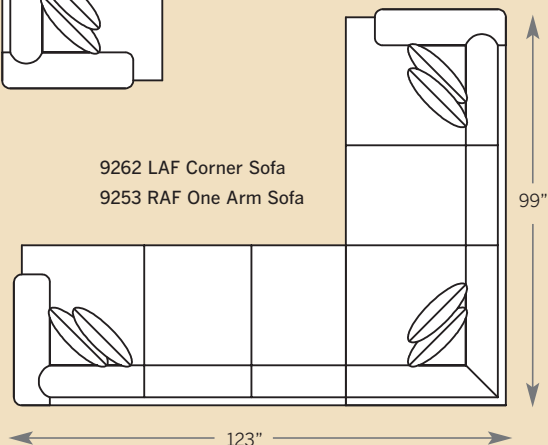

Sofa 9200-PBM-F  
Sofa with Panel Arm,  
Loose Border Back,  
Modern Leg and Fabric

**Standard Features:**  
Seat Cushion: Comfort Down  
Back Pillows: Loose  
Finish: Warm Brown  
(No Finish Options)

**POPULAR SECTIONAL CONFIGURATIONS**

9282 LAF One Arm Chaise  
9274 Armless Loveseat  
9263 RAF Corner Sofa

9272 LAF One Arm Loveseat  
9280 Corner Wedge  
9253 RAF One Arm Sofa

9292 LAF One Arm Sleeper  
9263 RAF Corner Sofa

9262 LAF Corner Sofa  
9253 RAF One Arm Sofa

# HIGHLAND PARK SECTIONAL

**9200 Sofa**

Overall: H 39 W 96 D 40  
 Seating: H 18 W 78 D 24  
 Seat Height: 21 Arm Height: 26  
 Pillows: 4 P23

**9220 Loveseat**

Overall: H 39 W 72 D 40  
 Seating: H 18 W 54 D 24  
 Seat Height: 21 Arm Height: 26  
 Pillows: 2 P23

Drawings are 1/4" scale