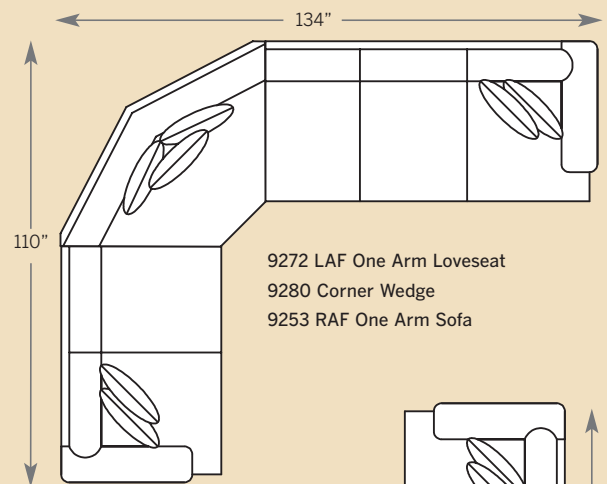

Sofa 9200-PBM-F  
Sofa with Panel Arm,  
Loose Border Back,  
Modern Leg and Fabric

**Standard Features:**  
Seat Cushion: Comfort Down  
Back Pillows: Loose  
Finish: Warm Brown  
(No Finish Options)

**POPULAR SECTIONAL CONFIGURATIONS**

9282 LAF One Arm Chaise  
9274 Armless Loveseat  
9263 RAF Corner Sofa

9272 LAF One Arm Loveseat  
9280 Corner Wedge  
9253 RAF One Arm Sofa

9292 LAF One Arm Sleeper  
9263 RAF Corner Sofa

9262 LAF Corner Sofa  
9253 RAF One Arm Sofa

# HIGHLAND PARK SECTIONAL

**9200 Sofa**

Overall: H 39 W 96 D 40  
 Seating: H 18 W 78 D 24  
 Seat Height: 21 Arm Height: 26  
 Pillows: 4 P23

**9220 Loveseat**

Overall: H 39 W 72 D 40  
 Seating: H 18 W 54 D 24  
 Seat Height: 21 Arm Height: 26  
 Pillows: 2 P23

Drawings are 1/4" scale