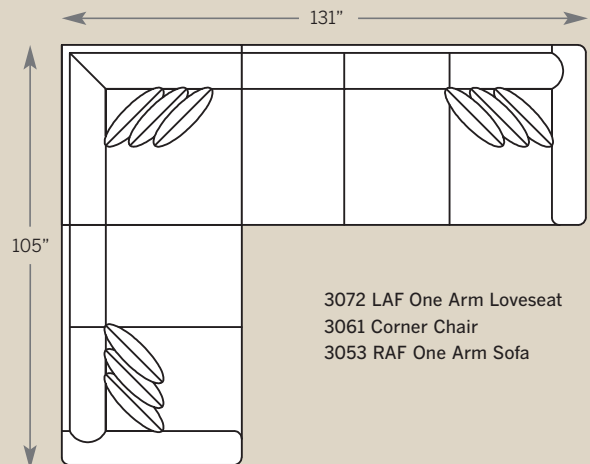

POPULAR SECTIONAL CONFIGURATIONS

3052 LAF One Arm Sofa
 3061 Corner Chair
 3064 Armless Chair
 3053 RAF One Arm Sofa

3072 LAF One Arm Loveseat
 3061 Corner Chair
 3053 RAF One Arm Sofa

3062 LAF Corner Sofa
 3073 RAF One Arm Loveseat

JULIANNA SECTIONAL

3000 Sofa

Overall: H 37 W 94 D 45
 Seating: H 17 W 77 D 24
 Seat Height: 20 Arm Height: 28
 Pillows: 4 P23, 1 P2617

3075 Studio Sofa

Overall: H 37 W 86 D 45
 Seating: H 17 W 69 D 24
 Seat Height: 20 Arm Height: 28
 Pillows: 2 P23, 1 P2617

3062 LAF Corner Sofa

Overall: H 37 W 105 D 45
 Seating: H 17 W 76 D 24
 Seat Height: 20 Arm Height: 28
 Pillows: 6 P23

3063 RAF Corner Sofa

Overall: H 37 W 105 D 45
 Seating: H 17 W 76 D 24
 Seat Height: 20 Arm Height: 28
 Pillows: 6 P23

3073 RAF One Arm Loveseat

Overall: H 37 W 60 D 45
 Seating: H 17 W 52 D 24
 Seat Height: 20 Arm Height: 28
 Pillows: 3 P23

Drawings are 1/4" scale