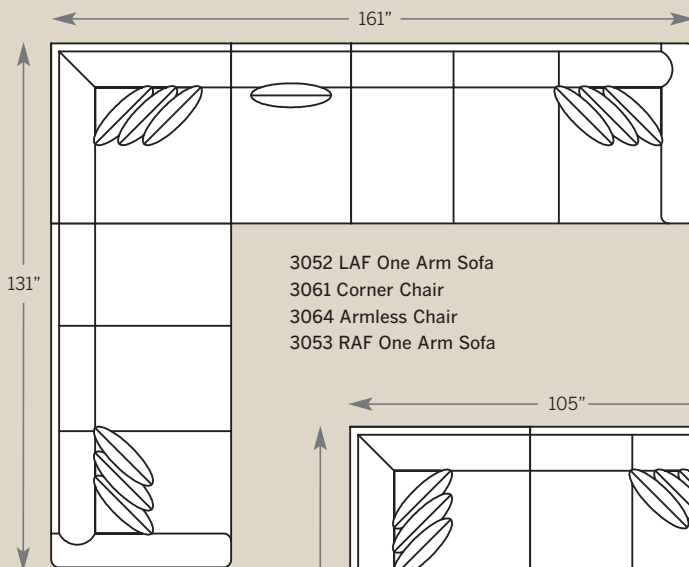

POPULAR SECTIONAL CONFIGURATIONS