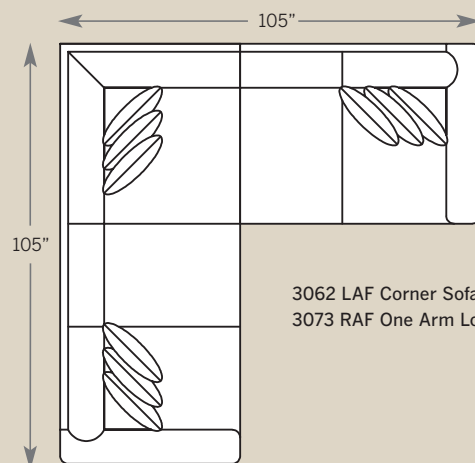

POPULAR SECTIONAL CONFIGURATIONS

3052 LAF One Arm Sofa
 3061 Corner Chair
 3064 Armless Chair
 3053 RAF One Arm Sofa

3072 LAF One Arm Loveseat
 3061 Corner Chair
 3053 RAF One Arm Sofa

3062 LAF Corner Sofa
 3073 RAF One Arm Loveseat

JULIANNA SECTIONAL

3000 Sofa

Overall: H 37 W 94 D 45
 Seating: H 17 W 77 D 24
 Seat Height: 20 Arm Height: 28
 Pillows: 4 P23, 1 P2617

3075 Studio Sofa

Overall: H 37 W 86 D 45
 Seating: H 17 W 69 D 24
 Seat Height: 20 Arm Height: 28
 Pillows: 2 P23, 1 P2617

3001 Chair

Overall: H 37 W 41 D 45
 Seating: H 17 W 25 D 24
 Seat Height: 20 Arm Height: 28
 Pillows: 1 P2617

3008 Ottoman

Overall: H 18 W 31 D 22

3020 Loveseat

Overall: H 37 W 68 D 45
 Seating: H 17 W 51 D 24
 Seat Height: 20 Arm Height: 28
 Pillows: 2 P23, 1 P2617

3073 RAF One Arm Loveseat

Overall: H 37 W 60 D 45
 Seating: H 17 W 52 D 24
 Seat Height: 20 Arm Height: 28
 Pillows: 3 P23

Drawings are 1/4" scale