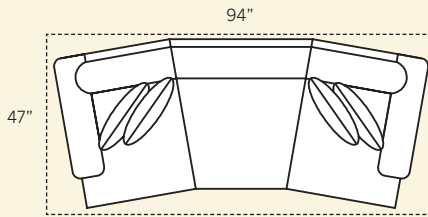

# CHATHAM SECTIONAL

**5900 Sofa**  
 Overall: H 38 W 84 D 38  
 Seating: H 17 W 68 D 22  
 Seat Height: 21 Arm Height: 24  
 Pillows: 2 P21

**5985 Sofa**  
 Overall: H 38 W 84 D 38  
 Seating: H 17 W 68 D 22  
 Seat Height: 21 Arm Height: 24  
 Pillows: 2 P21

**5975 Studio Sofa**  
 Overall: H 38 W 78 D 38  
 Seating: H 17 W 62 D 22  
 Seat Height: 21 Arm Height: 24  
 Pillows: 2 P21

**5920 Loveseat**  
 Overall: H 38 W 61 D 38  
 Seating: H 17 W 45 D 22  
 Seat Height: 21 Arm Height: 24  
 Pillows: 2 P21

**5961 Corner Chair**  
 Overall: H 38 W 38 D 38  
 Seating: H 17 W 38 D 22  
 Seat Height: 21 Arm Height: 24  
 Pillows: 2 P21

**5901 Chair**  
 Overall: H 38 W 41 D 38  
 Seating: H 17 W 24 D 22  
 Seat Height: 21 Arm Height: 24

**5908 Ottoman**  
 Overall: H 18 W 30 D 25

**5965 Conversation Sofa**  
 Overall: H 38 W 94 D 38  
 Seating: H 17 W 73 D 22  
 Seat Height: 21 Arm Height: 24  
 Pillows: 4 P21

**5962 LAF Corner Sofa**  
**5963 RAF Corner Sofa**  
 Overall: H 38 W 91 D 38  
 Seating: H 17 W 67 D 22  
 Seat Height: 21 Arm Height: 24  
 Pillows: 4 P21