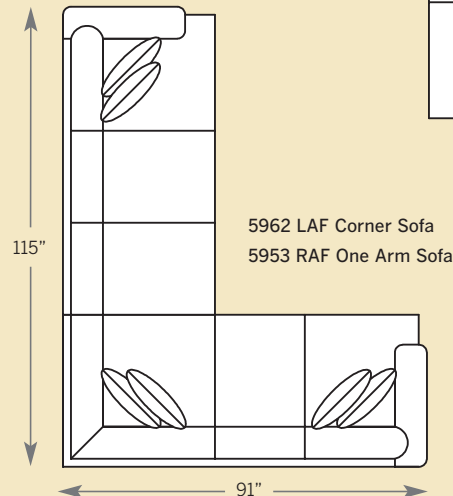

# CHATHAM SECTIONAL

**5900 Sofa**  
 Overall: H 38 W 84 D 38  
 Seating: H 17 W 68 D 22  
 Seat Height: 21 Arm Height: 24  
 Pillows: 2 P21

**5985 Sofa**  
 Overall: H 38 W 84 D 38  
 Seating: H 17 W 68 D 22  
 Seat Height: 21 Arm Height: 24  
 Pillows: 2 P21

**5975 Studio Sofa**  
 Overall: H 38 W 78 D 38  
 Seating: H 17 W 62 D 22  
 Seat Height: 21 Arm Height: 24  
 Pillows: 2 P21

**5920 Loveseat**  
 Overall: H 38 W 61 D 38  
 Seating: H 17 W 45 D 22  
 Seat Height: 21 Arm Height: 24  
 Pillows: 2 P21

**5961 Corner Chair**  
 Overall: H 38 W 38 D 38  
 Seating: H 17 W 38 D 22  
 Seat Height: 21 Arm Height: 24  
 Pillows: 2 P21

**5901 Chair**  
 Overall: H 38 W 41 D 38  
 Seating: H 17 W 24 D 22  
 Seat Height: 21 Arm Height: 24

**5974 Armless Loveseat**  
 Overall: H 38 W 60 D 38  
 Seating: H 17 W 60 D 22  
 Seat Height: 21  
 Pillows: 2 P21

Drawings are 1/4" scale

Please note: Track/English Arm Pieces are 3 inches less per arm on overall width.