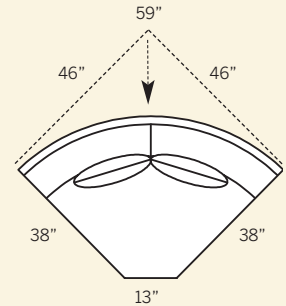

**5975 Studio Sofa**  
 Overall: H 38 W 78 D 38  
 Seating: H 17 W 62 D 22  
 Seat Height: 21 Arm Height: 24  
 Pillows: 2 P21

**5920 Loveseat**  
 Overall: H 38 W 61 D 38  
 Seating: H 17 W 45 D 22  
 Seat Height: 21 Arm Height: 24  
 Pillows: 2 P21

**5961 Corner Chair**  
 Overall: H 38 W 38 D 38  
 Seating: H 17 W 38 D 22  
 Seat Height: 21 Arm Height: 24  
 Pillows: 2 P21

**5901 Chair**  
 Overall: H 38 W 41 D 38  
 Seating: H 17 W 24 D 22  
 Seat Height: 21 Arm Height: 24

**5908 Ottoman**  
 Overall: H 18 W 30 D 25

**5965 Conversation Sofa**  
 Overall: H 38 W 94 D 38  
 Seating: H 17 W 73 D 22  
 Seat Height: 21 Arm Height: 24  
 Pillows: 4 P21

**5962 LAF Corner Sofa**  
**5963 RAF Corner Sofa**  
 Overall: H 38 W 91 D 38  
 Seating: H 17 W 67 D 22  
 Seat Height: 21 Arm Height: 24  
 Pillows: 4 P21

**5974 Armless Loveseat**  
 Overall: H 38 W 60 D 38  
 Seating: H 17 W 60 D 22  
 Seat Height: 21  
 Pillows: 2 P21

Drawings are 1/4" scale

Please note: Track/English Arm Pieces are 3 inches less per arm on overall width.