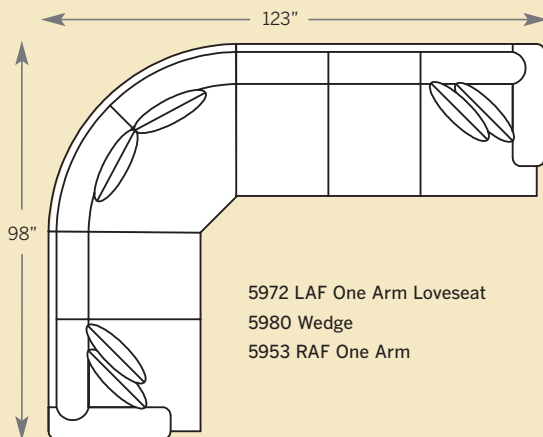

**1 Choose Your Arm >**

P = Panel Arm    S = Sock Arm    T = Track Arm    E = English Arm

**2 Choose Your Back >**

L = Loose Back    A = Attached Back

**3 Choose Your Base >**

T = Turned Leg    M = Modern Leg    S = Skirt

# CHATHAM SECTIONAL

**5900 Sofa**  
 Overall: H 38 W 84 D 38  
 Seating: H 17 W 68 D 22  
 Seat Height: 21 Arm Height: 24  
 Pillows: 2 P21

**5985 Sofa**  
 Overall: H 38 W 84 D 38  
 Seating: H 17 W 68 D 22  
 Seat Height: 21 Arm Height: 24  
 Pillows: 2 P21

**5975 Studio Sofa**  
 Overall: H 38 W 78 D 38  
 Seating: H 17 W 62 D 22  
 Seat Height: 21 Arm Height: 24  
 Pillows: 2 P21

**5920 Loveseat**  
 Overall: H 38 W 61 D 38  
 Seating: H 17 W 45 D 22  
 Seat Height: 21 Arm Height: 24  
 Pillows: 2 P21

**5974 Armless Loveseat**  
 Overall: H 38 W 60 D 38  
 Seating: H 17 W 60 D 22  
 Seat Height: 21  
 Pillows: 2 P21

Drawings are 1/4" scale

Please note: Track/English Arm Pieces are 3 inches less per arm on overall width.