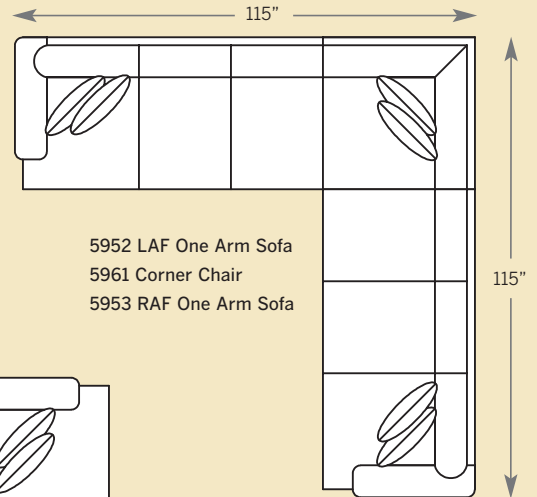

# CHATHAM SECTIONAL

**5900 Sofa**  
 Overall: H 38 W 84 D 38  
 Seating: H 17 W 68 D 22  
 Seat Height: 21 Arm Height: 24  
 Pillows: 2 P21

**5985 Sofa**  
 Overall: H 38 W 84 D 38  
 Seating: H 17 W 68 D 22  
 Seat Height: 21 Arm Height: 24  
 Pillows: 2 P21

**5975 Studio Sofa**  
 Overall: H 38 W 78 D 38  
 Seating: H 17 W 62 D 22  
 Seat Height: 21 Arm Height: 24  
 Pillows: 2 P21

**5920 Loveseat**  
 Overall: H 38 W 61 D 38  
 Seating: H 17 W 45 D 22  
 Seat Height: 21 Arm Height: 24  
 Pillows: 2 P21

**5961 Corner Chair**  
 Overall: H 38 W 38 D 38  
 Seating: H 17 W 38 D 22  
 Seat Height: 21 Arm Height: 24  
 Pillows: 2 P21

**5901 Chair**  
 Overall: H 38 W 41 D 38  
 Seating: H 17 W 24 D 22  
 Seat Height: 21 Arm Height: 24

**5974 Armless Loveseat**  
 Overall: H 38 W 60 D 38  
 Seating: H 17 W 60 D 22  
 Seat Height: 21  
 Pillows: 2 P21

Drawings are 1/4" scale

Please note: Track/English Arm Pieces are 3 inches less per arm on overall width.