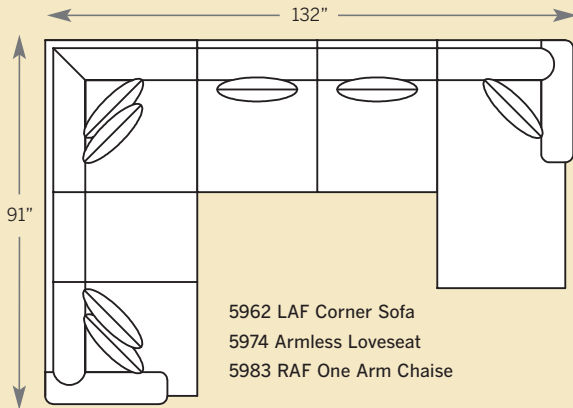

# CHATHAM SECTIONAL

**5900 Sofa**  
 Overall: H 38 W 84 D 38  
 Seating: H 17 W 68 D 22  
 Seat Height: 21 Arm Height: 24  
 Pillows: 2 P21

**5985 Sofa**  
 Overall: H 38 W 84 D 38  
 Seating: H 17 W 68 D 22  
 Seat Height: 21 Arm Height: 24  
 Pillows: 2 P21

**5975 Studio Sofa**  
 Overall: H 38 W 78 D 38  
 Seating: H 17 W 62 D 22  
 Seat Height: 21 Arm Height: 24  
 Pillows: 2 P21

**5920 Loveseat**  
 Overall: H 38 W 61 D 38  
 Seating: H 17 W 45 D 22  
 Seat Height: 21 Arm Height: 24  
 Pillows: 2 P21

**5961 Corner Chair**  
 Overall: H 38 W 38 D 38  
 Seating: H 17 W 38 D 22  
 Seat Height: 21 Arm Height: 24  
 Pillows: 2 P21

**5901 Chair**  
 Overall: H 38 W 41 D 38  
 Seating: H 17 W 24 D 22  
 Seat Height: 21 Arm Height: 24

**5974 Armless Loveseat**  
 Overall: H 38 W 60 D 38  
 Seating: H 17 W 60 D 22  
 Seat Height: 21  
 Pillows: 2 P21

Drawings are 1/4" scale

Please note: Track/English Arm Pieces are 3 inches less per arm on overall width.