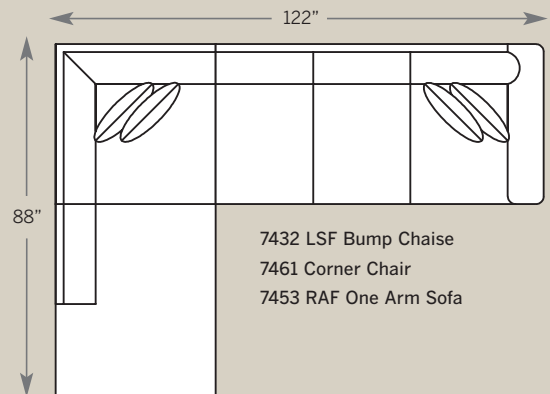

1 Choose Your Arm >

P = Panel Arm

S = Sock Arm

T = Track Arm

2 Choose Your Back >

L = Loose Back

A = Attached Back

3 Choose Your Base >

M = Modern Leg

T = Turned Leg

S = Skirt

4 Choose Your Material >

F = Fabric

LF = Leather/Fabric

*L = Leather

How To Order >

*Medium Natural Nailheads
Standard on Panel Arm
Leather and Leather Fabric

POPULAR SECTIONAL CONFIGURATIONS

WINSTON SECTIONAL

7400 Sofa
Overall: H 38 W 90 D 40
Seating: H 18 W 72 D 24
Seat Height: 20 Arm Height: 26
Pillows: 4 P21

Drawings are 1/4" scale

Please note: All Track Arm Pieces are 2.5 inches less per arm on overall width.