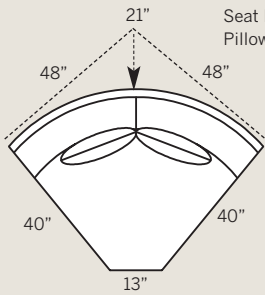

*Medium Natural Nailheads
Standard on Panel Arm
Leather and Leather Fabric

POPULAR SECTIONAL CONFIGURATIONS

WINSTON SECTIONAL

7400 Sofa
Overall: H 38 W 90 D 40
Seating: H 18 W 72 D 24
Seat Height: 20 Arm Height: 26
Pillows: 4 P21

7401 Chair
Overall: H 38 W 40 D 40
Seating: H 18 W 22 D 24
Seat Height: 20 Arm Height: 26

7465 Conversation Sofa
Overall: H 38 W 116 D 40
Seating: H 18 W 70 D 24
Seat Height: 20 Arm Height: 26
Pillows: 4 P21

7461 Corner Chair
Overall: H 38 W 40 D 40
Seating: H 18 W 24 D 24
Seat Height: 20
Pillows: 2 P21

7455 Chair & 1/2
Overall: H 38 W 48 D 40
Seating: H 18 W 30 D 24
Seat Height: 20 Arm Height: 26
Pillows: 2 P21

7408 Ottoman
Overall: H 18 W 27 D 21

7468 Ottoman & 1/2
Overall: H 18 W 38 D 25

7480 Wedge
Overall: H 38 W 69 D 40
Seating: H 18 W 50 D 24
Seat Height: 20
Pillows: 2 P21

7462 LAF Corner Sofa
7463 RAF Corner Sofa
Overall: H 38 W 98 D 40
Seating: H 18 W 74 D 24
Seat Height: 20 Arm Height: 26
Pillows: 4 P21