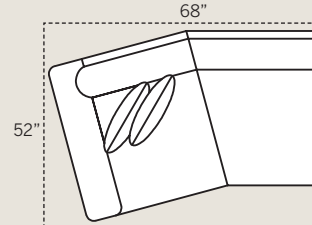

7461 Corner Chair
Overall: H 38 W 40 D 40
Seating: H 18 W 24 D 24
Seat Height: 20
Pillows: 2 P21

7455 Chair & 1/2
Overall: H 38 W 48 D 40
Seating: H 18 W 30 D 24
Seat Height: 20 Arm Height: 26
Pillows: 2 P21

7408 Ottoman
Overall: H 18 W 27 D 21

7468 Ottoman & 1/2
Overall: H 18 W 38 D 25

7480 Wedge
Overall: H 38 W 69 D 40
Seating: H 18 W 50 D 24
Seat Height: 20
Pillows: 2 P21

7462 LAF Corner Sofa
7463 RAF Corner Sofa
Overall: H 38 W 98 D 40
Seating: H 18 W 74 D 24
Seat Height: 20 Arm Height: 26
Pillows: 4 P21

7422 LAF Angle Loveseat
7423 RAF Angle Loveseat
Overall: H 38 W 68 D 40
Seating: H 18 W 49 D 24
Seat Height: 20 Arm Height: 26
Pillows: 2 P21

7412 LAF One Arm Chair
7413 RAF One Arm Chair
Overall: H 38 W 35 D 40
Seating: H 18 W 24 D 24
Seat Height: 20 Arm Height: 26
Pillows: 1 P21

7474 Armless Loveseat
Overall: H 38 W 60 D 40
Seating: H 18 W 60 D 24
Seat Height: 20
Pillows: 2 P21

7464 Armless Chair
Overall: H 38 W 30 D 40
Seating: H 18 W 30 D 24
Seat Height: 20
Pillows: 1 P21

7482 LAF One Arm Chaise
7483 RAF One Arm Chaise
Overall: H 38 W 38 D 66
Seating: H 18 W 29 D 48
Seat Height: 20 Arm Height: 26
Pillows: 2 P21