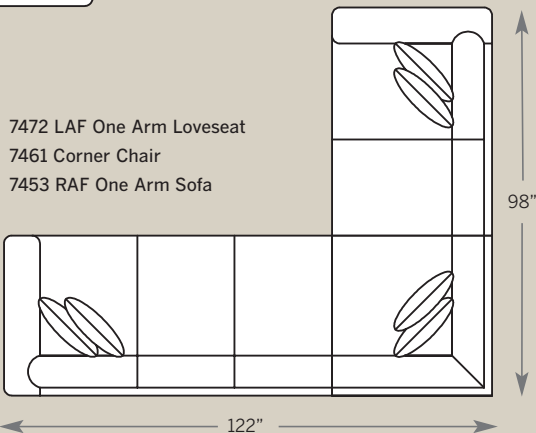

1 Choose Your Arm >

P = Panel Arm

S = Sock Arm

T = Track Arm

2 Choose Your Back >

L = Loose Back

A = Attached Back

3 Choose Your Base >

M = Modern Leg

T = Turned Leg

S = Skirt

4 Choose Your Material >

F = Fabric

LF = Leather/Fabric

*L = Leather

How To Order >

*Medium Natural Nailheads
Standard on Panel Arm
Leather and Leather Fabric

POPULAR SECTIONAL CONFIGURATIONS

WINSTON SECTIONAL

7400 Sofa
Overall: H 38 W 90 D 40
Seating: H 18 W 72 D 24
Seat Height: 20 Arm Height: 26
Pillows: 4 P21

7475 Studio Sofa
Overall: H 38 W 84 D 40
Seating: H 18 W 66 D 24
Seat Height: 20 Arm Height: 26
Pillows: 4 P21

7420 Loveseat
Overall: H 38 W 66 D 40
Seating: H 18 W 48 D 24
Seat Height: 20 Arm Height: 26
Pillows: 2 P21