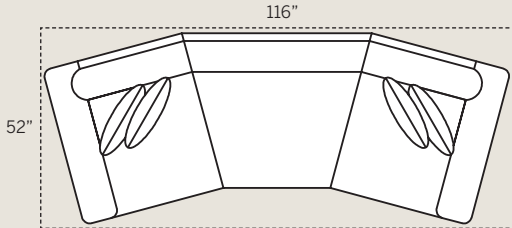

7465 Conversation Sofa
Overall: H 38 W 116 D 40
Seating: H 18 W 70 D 24
Seat Height: 20 Arm Height: 26
Pillows: 4 P21