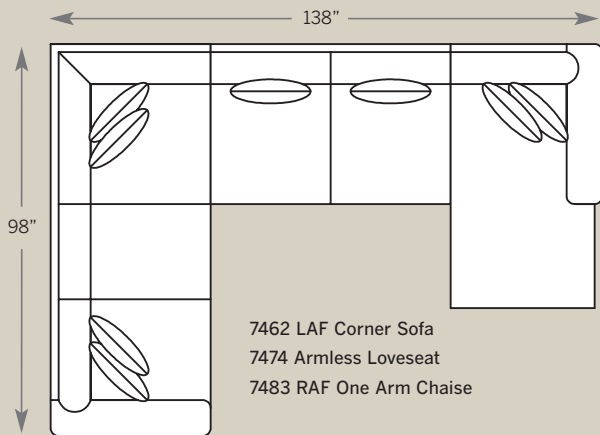

M = Modern Leg

T = Turned Leg

S = Skirt

4 Choose Your Material >

F = Fabric

LF = Leather/Fabric

*L = Leather

How To Order >

*Medium Natural Nailheads
Standard on Panel Arm
Leather and Leather Fabric

POPULAR SECTIONAL CONFIGURATIONS

WINSTON SECTIONAL

7400 Sofa
Overall: H 38 W 90 D 40
Seating: H 18 W 72 D 24
Seat Height: 20 Arm Height: 26
Pillows: 4 P21

7475 Studio Sofa
Overall: H 38 W 84 D 40
Seating: H 18 W 66 D 24
Seat Height: 20 Arm Height: 26
Pillows: 4 P21

7420 Loveseat
Overall: H 38 W 66 D 40
Seating: H 18 W 48 D 24
Seat Height: 20 Arm Height: 26
Pillows: 2 P21

Drawings are 1/4" scale

Please note: All Track Arm Pieces are 2.5 inches less per arm on overall width.