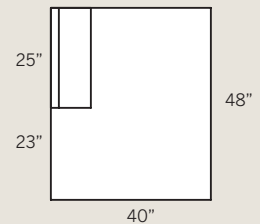

7474 Armless Loveseat
Overall: H 38 W 60 D 40
Seating: H 18 W 60 D 24
Seat Height: 20
Pillows: 2 P21

7464 Armless Chair
Overall: H 38 W 30 D 40
Seating: H 18 W 30 D 24
Seat Height: 20
Pillows: 1 P21

7482 LAF One Arm Chaise
7483 RAF One Arm Chaise
Overall: H 38 W 38 D 66
Seating: H 18 W 29 D 48
Seat Height: 20 Arm Height: 26
Pillows: 2 P21

7452 LAF One Arm Sofa
7453 RAF One Arm Sofa
Overall: H 38 W 82 D 40
Seating: H 18 W 73 D 24
Seat Height: 20 Arm Height: 26
Pillows: 2 P21

7472 LAF One Arm Loveseat
7473 RAF One Arm Loveseat
Overall: H 38 W 58 D 40
Seating: H 18 W 49 D 24
Seat Height: 20 Arm Height: 26
Pillows: 2 P21

7486 LAF Floating Chaise
7487 RAF Floating Chaise
Overall: H 37 W 35 D 66
Seating: H 18 W 24 D 48
Seat Height: 20 Arm Height: 26
Pillows: 2 P21

Note:
Floating Chaise
must include
Floating Ottoman.

7407 Floating Ottoman
Overall: H 20 W 33 D 25

7442 LAF End Wedge
7443 RAF End Wedge
Overall: H 38 W 67 D 55
Seating: H 18 W 48 D 35
Seat Height: 20 Arm Height: 26
Pillows: 3 P21

7432 LSF Bump Chaise
7433 RSF Bump Chaise
Overall: H 38 W 40 D 48
Seating: H 18 W 24 D 48
Seat Height: 20