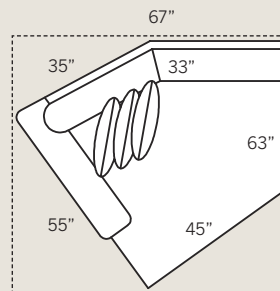

7474 Armless Loveseat
Overall: H 38 W 60 D 40
Seating: H 18 W 60 D 24
Seat Height: 20
Pillows: 2 P21

7464 Armless Chair
Overall: H 38 W 30 D 40
Seating: H 18 W 30 D 24
Seat Height: 20
Pillows: 1 P21

7482 LAF One Arm Chaise
7483 RAF One Arm Chaise
Overall: H 38 W 38 D 66
Seating: H 18 W 29 D 48
Seat Height: 20 Arm Height: 26
Pillows: 2 P21

7452 LAF One Arm Sofa
7453 RAF One Arm Sofa
Overall: H 38 W 82 D 40
Seating: H 18 W 73 D 24
Seat Height: 20 Arm Height: 26
Pillows: 2 P21

7472 LAF One Arm Loveseat
7473 RAF One Arm Loveseat
Overall: H 38 W 58 D 40
Seating: H 18 W 49 D 24
Seat Height: 20 Arm Height: 26
Pillows: 2 P21

7486 LAF Floating Chaise
7487 RAF Floating Chaise
Overall: H 37 W 35 D 66
Seating: H 18 W 24 D 48
Seat Height: 20 Arm Height: 26
Pillows: 2 P21

Note:
Floating Chaise
must include
Floating Ottoman.

7407 Floating Ottoman
Overall: H 20 W 33 D 25

Drawings are 1/4" scale

Please note: All Track Arm Pieces are 2.5 inches less per arm on overall width.