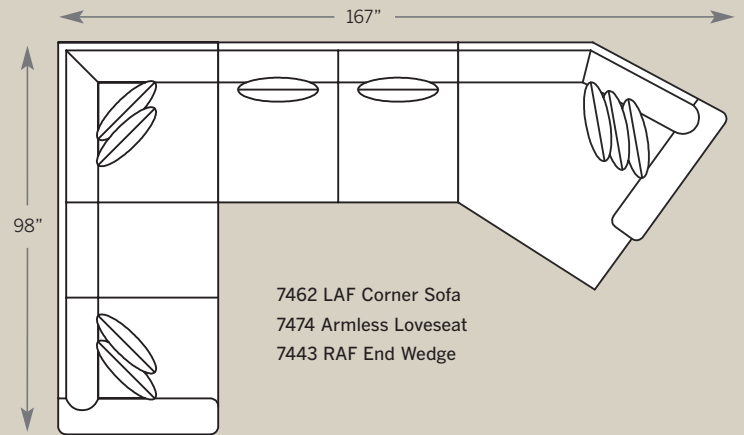

M = Modern Leg

T = Turned Leg

S = Skirt

4 Choose Your Material >

F = Fabric

LF = Leather/Fabric

*L = Leather

How To Order >

*Medium Natural Nailheads
Standard on Panel Arm
Leather and Leather Fabric

POPULAR SECTIONAL CONFIGURATIONS

WINSTON SECTIONAL

7400 Sofa
Overall: H 38 W 90 D 40
Seating: H 18 W 72 D 24
Seat Height: 20 Arm Height: 26
Pillows: 4 P21

7475 Studio Sofa
Overall: H 38 W 84 D 40
Seating: H 18 W 66 D 24
Seat Height: 20 Arm Height: 26
Pillows: 4 P21

7420 Loveseat
Overall: H 38 W 66 D 40
Seating: H 18 W 48 D 24
Seat Height: 20 Arm Height: 26
Pillows: 2 P21

Drawings are 1/4" scale

Please note: All Track Arm Pieces are 2.5 inches less per arm on overall width.