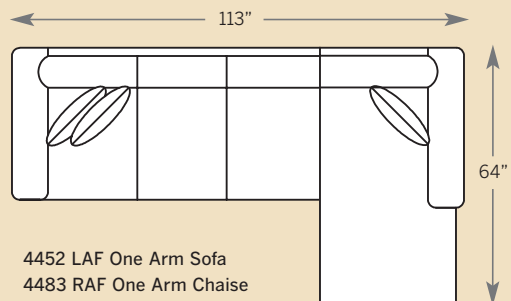

M = Modern Leg

B = Bun Foot

S = Skirt

4 Choose Your Material >

F = Fabric

LF = Leather/Fabric

L = Leather

How To Order >

*Medium Natural Nailheads
standard on Panel Arm
Leather and Leather Fabric

POPULAR SECTIONAL CONFIGURATIONS

BENTLEY SECTIONAL

4400 Sofa
Overall: H 37 W 85 D 38
Seating: H 17 W 67 D 21
Seat Height: 20 Arm Height: 26
Pillows: 2 P21

4420 Loveseat
Overall: H 37 W 62 D 38
Seating: H 17 W 44 D 21
Seat Height: 20 Arm Height: 26
Pillows: 2 P21

4440 Queen Sofa Bed
Overall: H 37 W 84 D 38
Seating: H 17 W 66 D 21
Seat Height: 20 Arm Height: 26
Pillows: 2 P21