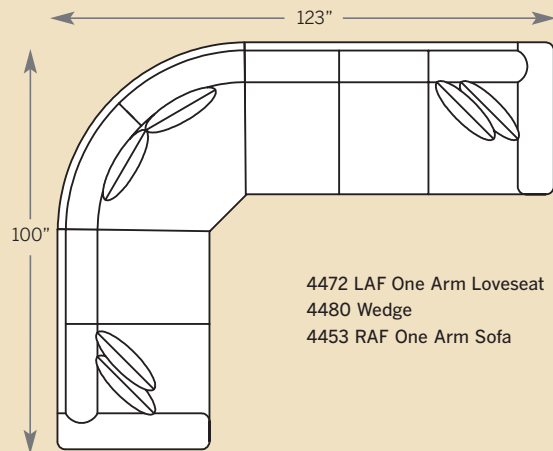

M = Modern Leg

B = Bun Foot

S = Skirt

4 Choose Your Material >

F = Fabric

LF = Leather/Fabric

L = Leather

How To Order >

*Medium Natural Nailheads
standard on Panel Arm
Leather and Leather Fabric

POPULAR SECTIONAL CONFIGURATIONS

BENTLEY SECTIONAL

4400 Sofa
Overall: H 37 W 85 D 38
Seating: H 17 W 67 D 21
Seat Height: 20 Arm Height: 26
Pillows: 2 P21

4485 Sofa
Overall: H 37 W 85 D 38
Seating: H 17 W 67 D 21
Seat Height: 20 Arm Height: 26
Pillows: 2 P21

4475 Studio Sofa
Overall: H 37 W 79 D 38
Seating: H 17 W 61 D 21
Seat Height: 20 Arm Height: 26
Pillows: 2 P21

4420 Loveseat
Overall: H 37 W 62 D 38
Seating: H 17 W 44 D 21
Seat Height: 20 Arm Height: 26
Pillows: 2 P21

4440 Queen Sofa Bed
Overall: H 37 W 84 D 38
Seating: H 17 W 66 D 21
Seat Height: 20 Arm Height: 26
Pillows: 2 P21