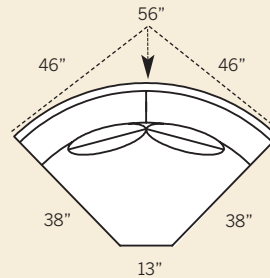

4420 Loveseat
Overall: H 37 W 62 D 38
Seating: H 17 W 44 D 21
Seat Height: 20 Arm Height: 26
Pillows: 2 P21

4440 Queen Sofa Bed
Overall: H 37 W 84 D 38
Seating: H 17 W 66 D 21
Seat Height: 20 Arm Height: 26
Pillows: 2 P21

4401 Chair
Overall: H 37 W 38 D 38
Seating: H 17 W 21 D 21
Seat Height: 20 Arm Height: 26
Also Available: Swivel Chair

4455 Chair & 1/2
Overall: H 37 W 48 D 40
Seating: H 17 W 30 D 22
Seat Height: 20 Arm Height: 26
Pillows: 2 P21

4408 Ottoman
Overall: H 18 W 28 D 21

4468 Ottoman & 1/2
Overall: H 18 W 38 D 25

4445 Full Sofa Bed: H 38 W 76 D 38

4465 Conversation Sofa
Overall: H 37 W 103 D 38
Seating: H 17 W 85 D 21
Seat Height: 20 Arm Height: 26
Pillows: 4 P21

4422 LAF Angle Loveseat
4423 RAF Angle Loveseat
Overall: H 37 W 64 D 38
Seating: H 17 W 55 D 21
Seat Height: 20 Arm Height: 26
Pillows: 2 P21

4480 Wedge
Overall: H 37 W 64 D 38
Seating: H 17 W 45 D 21
Seat Height: 20 Arm Height: N/A
Pillows: 2 P21