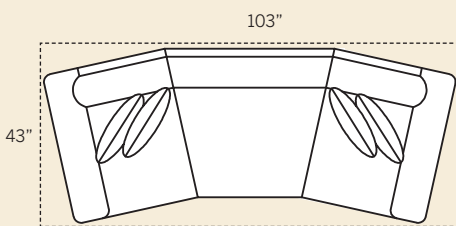

4420 Loveseat
Overall: H 37 W 62 D 38
Seating: H 17 W 44 D 21
Seat Height: 20 Arm Height: 26
Pillows: 2 P21

4440 Queen Sofa Bed
Overall: H 37 W 84 D 38
Seating: H 17 W 66 D 21
Seat Height: 20 Arm Height: 26
Pillows: 2 P21

4401 Chair
Overall: H 37 W 38 D 38
Seating: H 17 W 21 D 21
Seat Height: 20 Arm Height: 26
Also Available: Swivel Chair

4455 Chair & 1/2
Overall: H 37 W 48 D 40
Seating: H 17 W 30 D 22
Seat Height: 20 Arm Height: 26
Pillows: 2 P21

4408 Ottoman
Overall: H 18 W 28 D 21

4468 Ottoman & 1/2
Overall: H 18 W 38 D 25

4445 Full Sofa Bed: H 38 W 76 D 38

4465 Conversation Sofa
Overall: H 37 W 103 D 38
Seating: H 17 W 85 D 21
Seat Height: 20 Arm Height: 26
Pillows: 4 P21