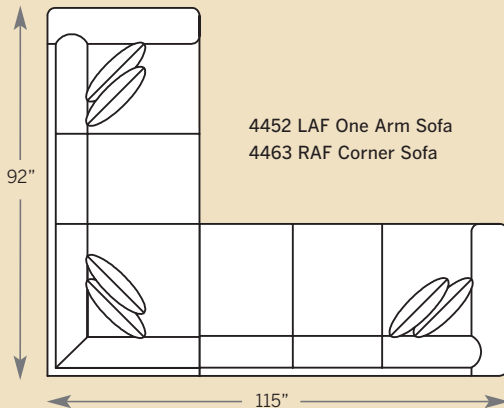

M = Modern Leg

B = Bun Foot

S = Skirt

4 Choose Your Material >

F = Fabric

LF = Leather/Fabric

L = Leather

How To Order >

*Medium Natural Nailheads
standard on Panel Arm
Leather and Leather Fabric

POPULAR SECTIONAL CONFIGURATIONS

BENTLEY SECTIONAL

4400 Sofa
Overall: H 37 W 85 D 38
Seating: H 17 W 67 D 21
Seat Height: 20 Arm Height: 26
Pillows: 2 P21

4485 Sofa
Overall: H 37 W 85 D 38
Seating: H 17 W 67 D 21
Seat Height: 20 Arm Height: 26
Pillows: 2 P21

4475 Studio Sofa
Overall: H 37 W 79 D 38
Seating: H 17 W 61 D 21
Seat Height: 20 Arm Height: 26
Pillows: 2 P21

4420 Loveseat
Overall: H 37 W 62 D 38
Seating: H 17 W 44 D 21
Seat Height: 20 Arm Height: 26
Pillows: 2 P21

4440 Queen Sofa Bed
Overall: H 37 W 84 D 38
Seating: H 17 W 66 D 21
Seat Height: 20 Arm Height: 26
Pillows: 2 P21