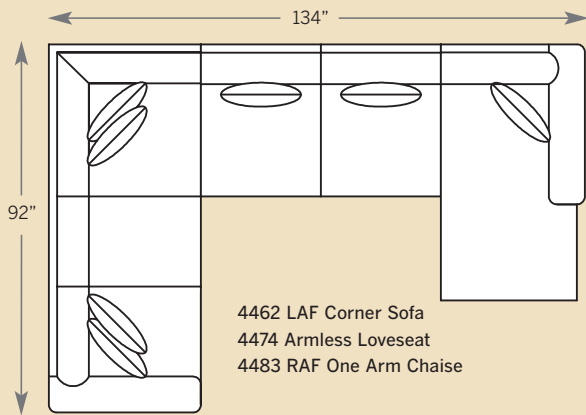

M = Modern Leg

B = Bun Foot

S = Skirt

4 Choose Your Material >

F = Fabric

LF = Leather/Fabric

L = Leather

How To Order >

*Medium Natural Nailheads
standard on Panel Arm
Leather and Leather Fabric

POPULAR SECTIONAL CONFIGURATIONS

BENTLEY SECTIONAL

4400 Sofa
Overall: H 37 W 85 D 38
Seating: H 17 W 67 D 21
Seat Height: 20 Arm Height: 26
Pillows: 2 P21

4485 Sofa
Overall: H 37 W 85 D 38
Seating: H 17 W 67 D 21
Seat Height: 20 Arm Height: 26
Pillows: 2 P21

4475 Studio Sofa
Overall: H 37 W 79 D 38
Seating: H 17 W 61 D 21
Seat Height: 20 Arm Height: 26
Pillows: 2 P21

4420 Loveseat
Overall: H 37 W 62 D 38
Seating: H 17 W 44 D 21
Seat Height: 20 Arm Height: 26
Pillows: 2 P21

4440 Queen Sofa Bed
Overall: H 37 W 84 D 38
Seating: H 17 W 66 D 21
Seat Height: 20 Arm Height: 26
Pillows: 2 P21