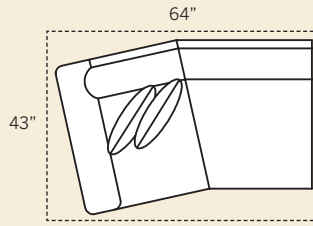

4420 Loveseat
Overall: H 37 W 62 D 38
Seating: H 17 W 44 D 21
Seat Height: 20 Arm Height: 26
Pillows: 2 P21

4440 Queen Sofa Bed
Overall: H 37 W 84 D 38
Seating: H 17 W 66 D 21
Seat Height: 20 Arm Height: 26
Pillows: 2 P21

4401 Chair
Overall: H 37 W 38 D 38
Seating: H 17 W 21 D 21
Seat Height: 20 Arm Height: 26
Also Available: Swivel Chair

4455 Chair & 1/2
Overall: H 37 W 48 D 40
Seating: H 17 W 30 D 22
Seat Height: 20 Arm Height: 26
Pillows: 2 P21

4408 Ottoman
Overall: H 18 W 28 D 21

4468 Ottoman & 1/2
Overall: H 18 W 38 D 25

4445 Full Sofa Bed: H 38 W 76 D 38

4465 Conversation Sofa
Overall: H 37 W 103 D 38
Seating: H 17 W 85 D 21
Seat Height: 20 Arm Height: 26
Pillows: 4 P21

4422 LAF Angle Loveseat
4423 RAF Angle Loveseat
Overall: H 37 W 64 D 38
Seating: H 17 W 55 D 21
Seat Height: 20 Arm Height: 26
Pillows: 2 P21

4480 Wedge
Overall: H 37 W 64 D 38
Seating: H 17 W 45 D 21
Seat Height: 20 Arm Height: N/A
Pillows: 2 P21