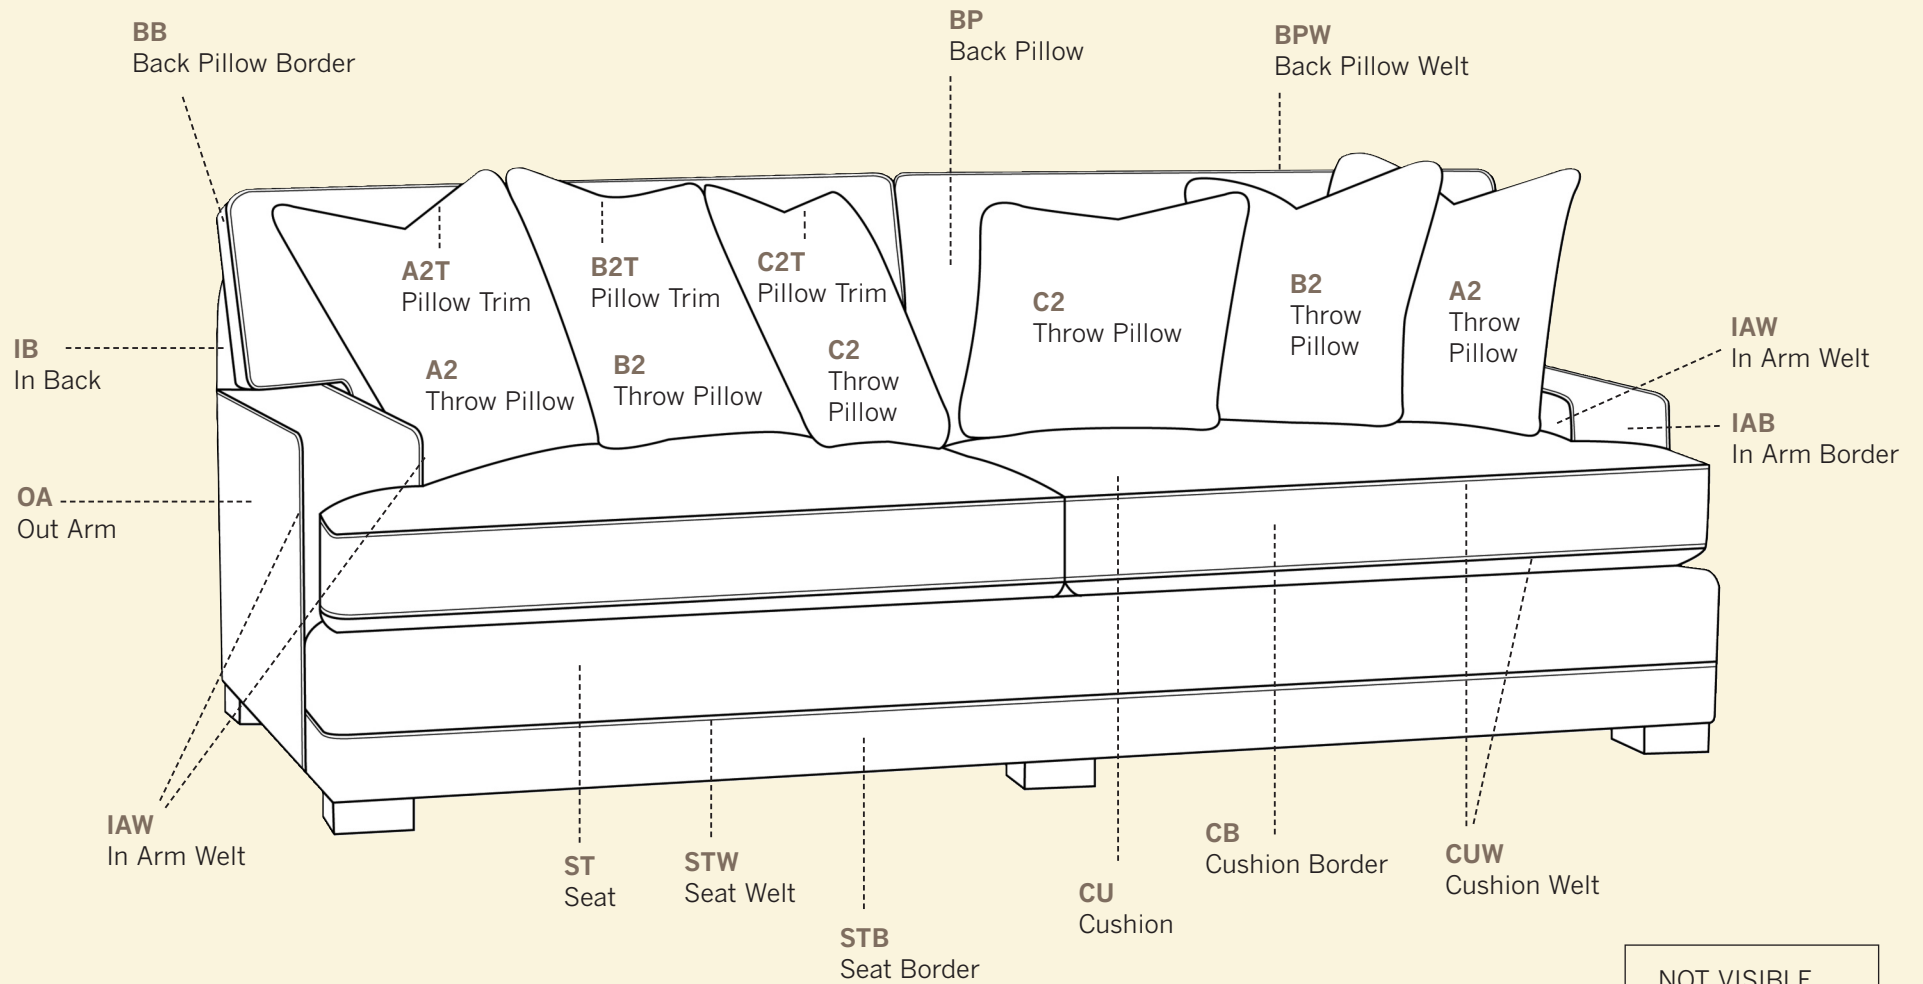

1100-TBM

Casbah Sofa

SCHEMATIC  KING HICKORY

NOT VISIBLE
OB Out Back
OBW Out Back Welt