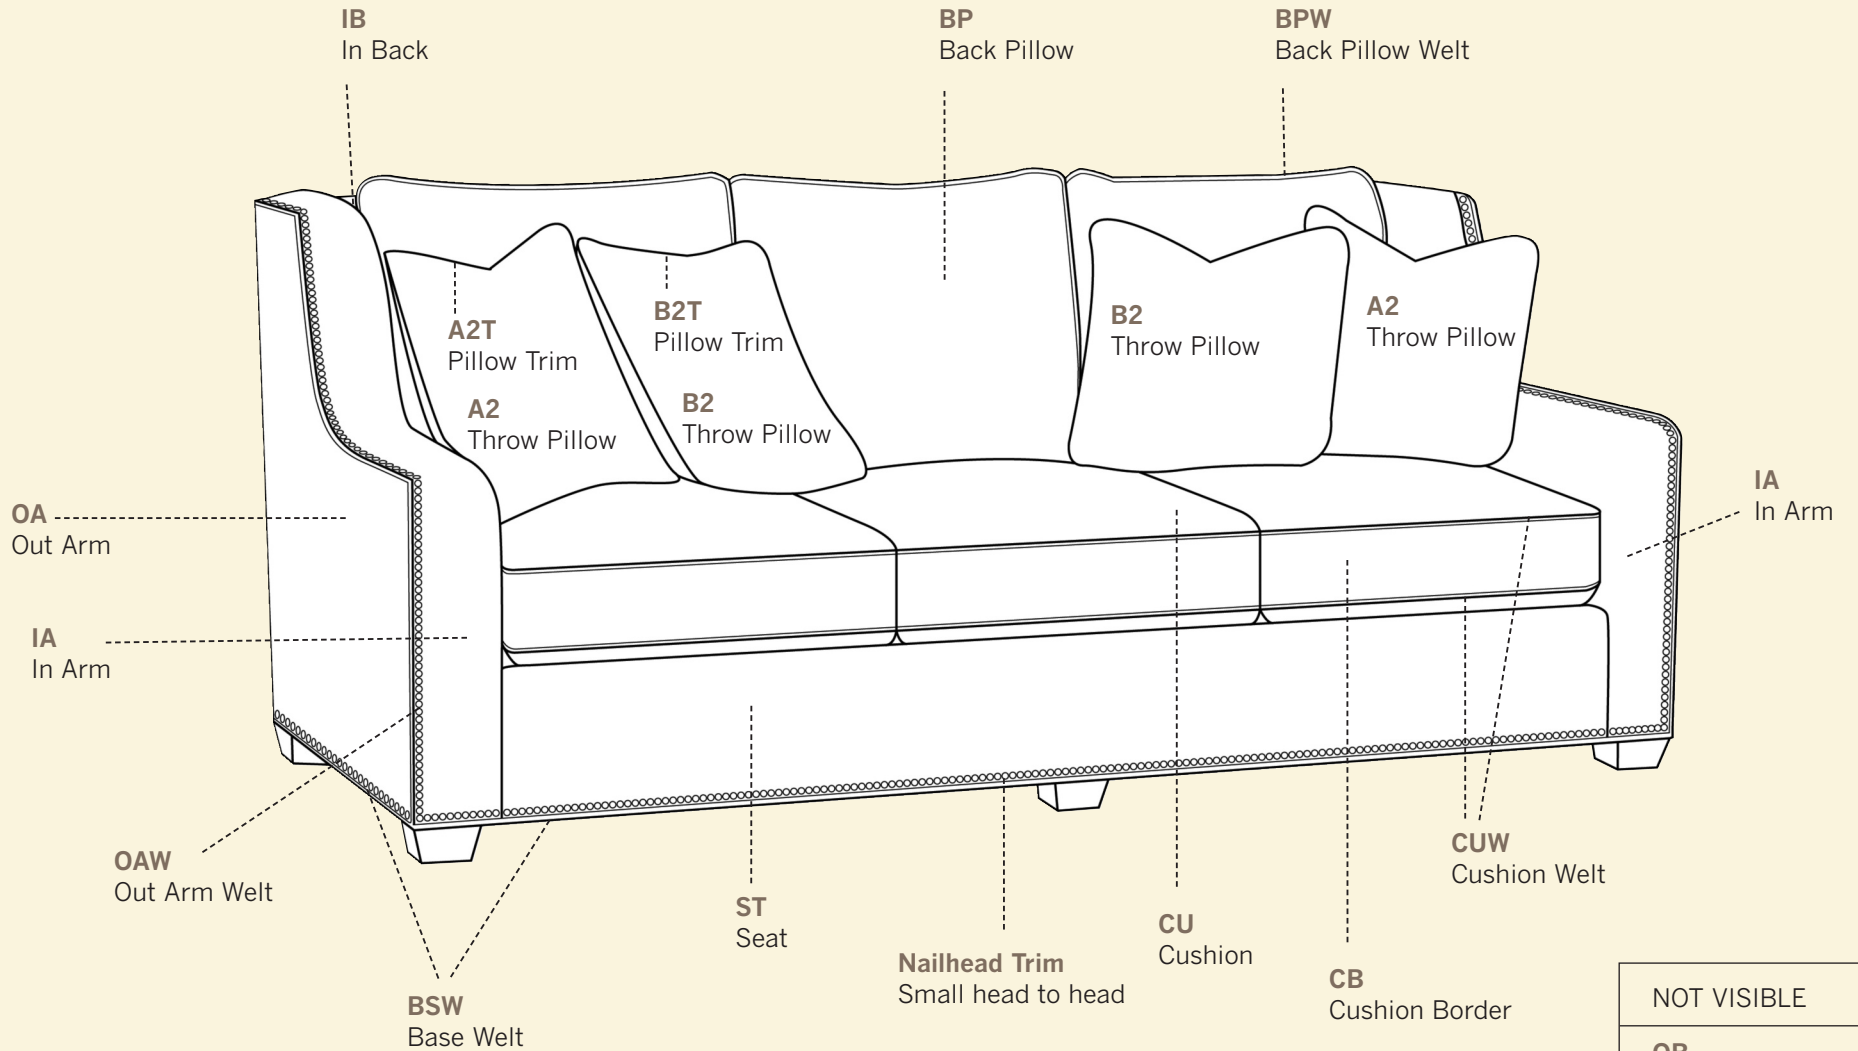

6200-33W

Drake Sofa

SCHEMATIC  KING HICKORY

NOT VISIBLE

OB
Out Back

OBW
Out Back Welt