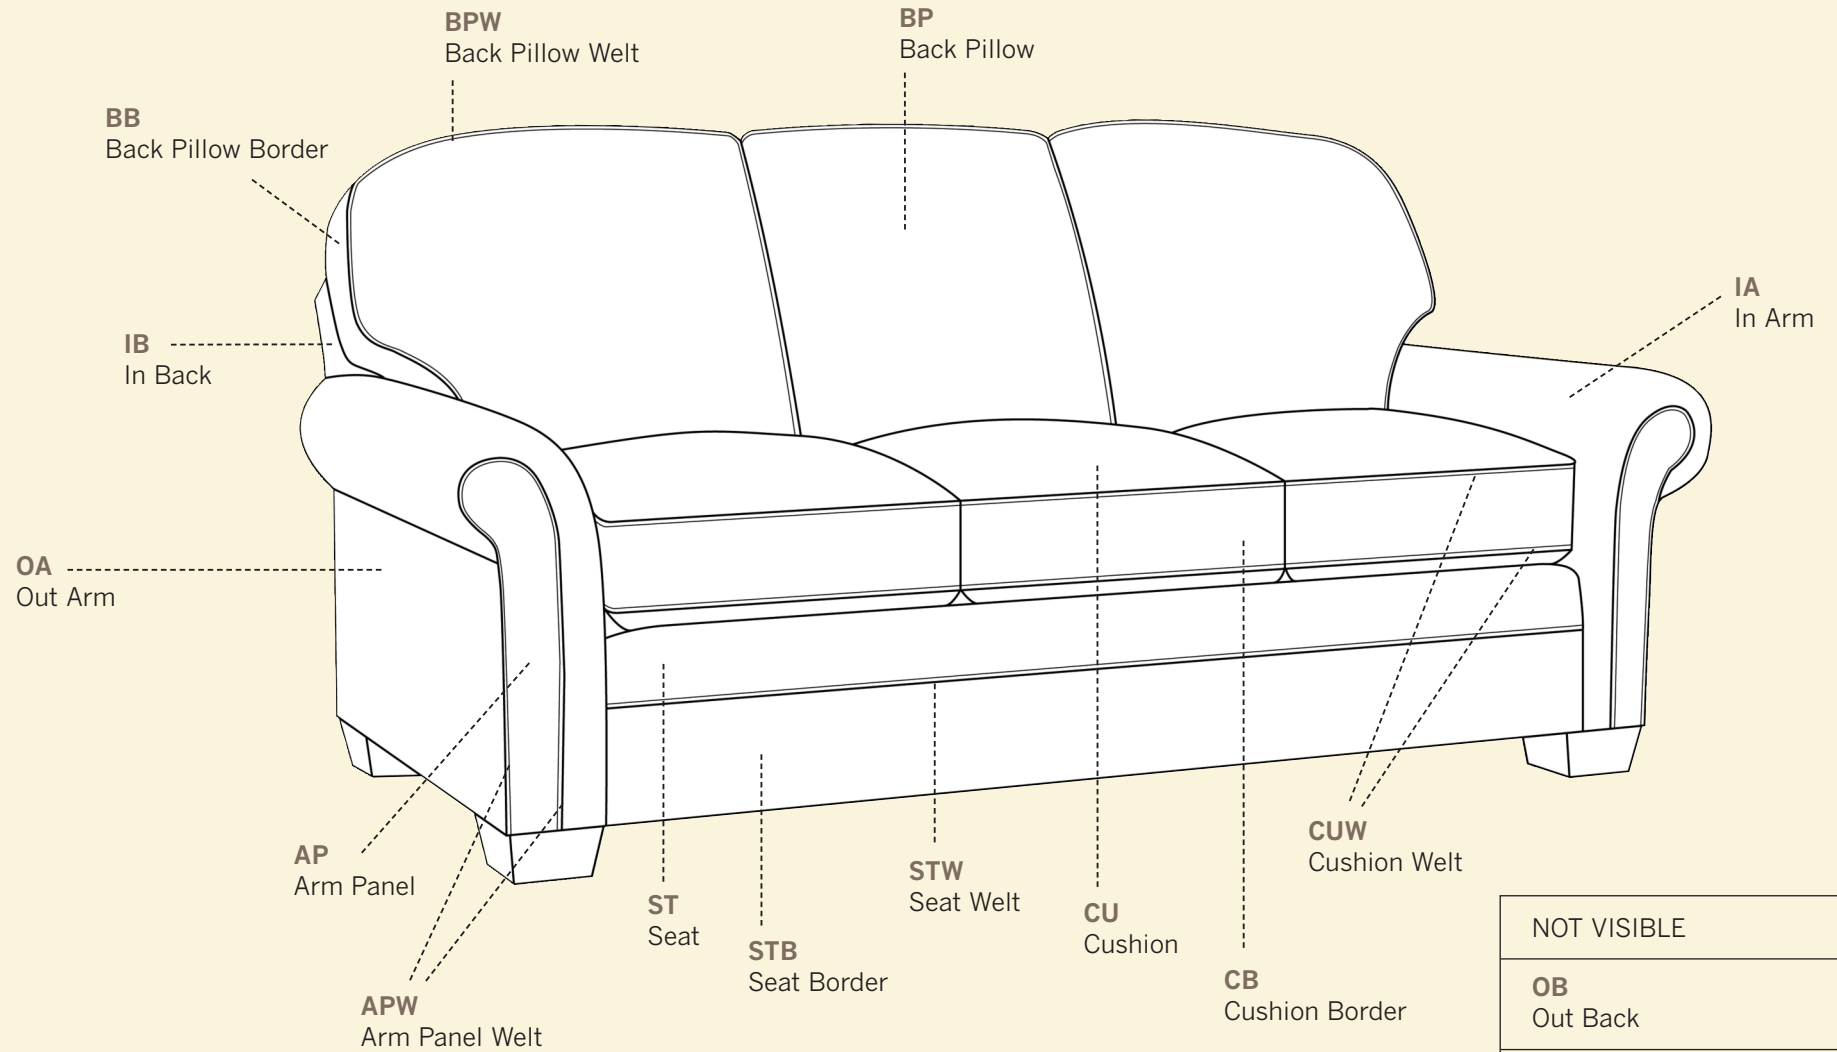

2500-CGZ

Bianca Sofa

SCHEMATIC  KING HICKORY

NOT VISIBLE
OB Out Back
NOT SHOWN
A2 Throw Pillow B2 Throw Pillow