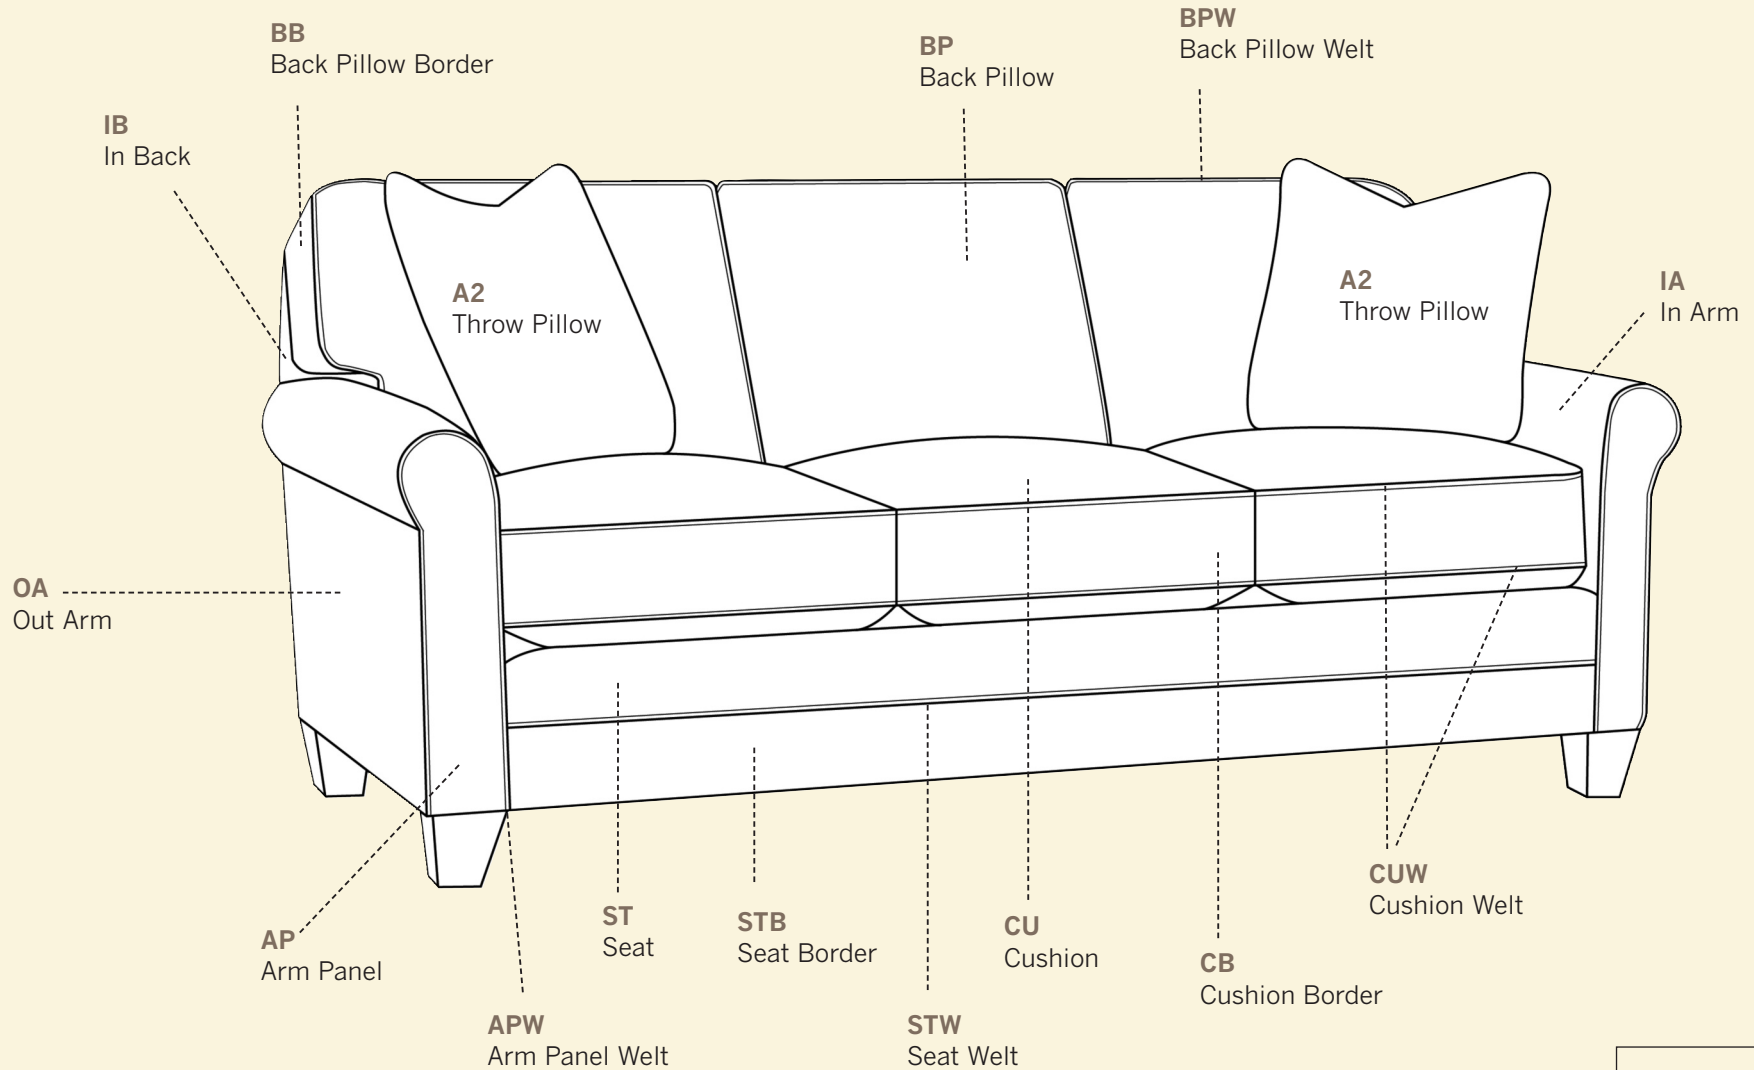

2100-SLM-F

Corey Sofa

SCHEMATIC  KING HICKORY

NOT VISIBLE

OB
Out Back