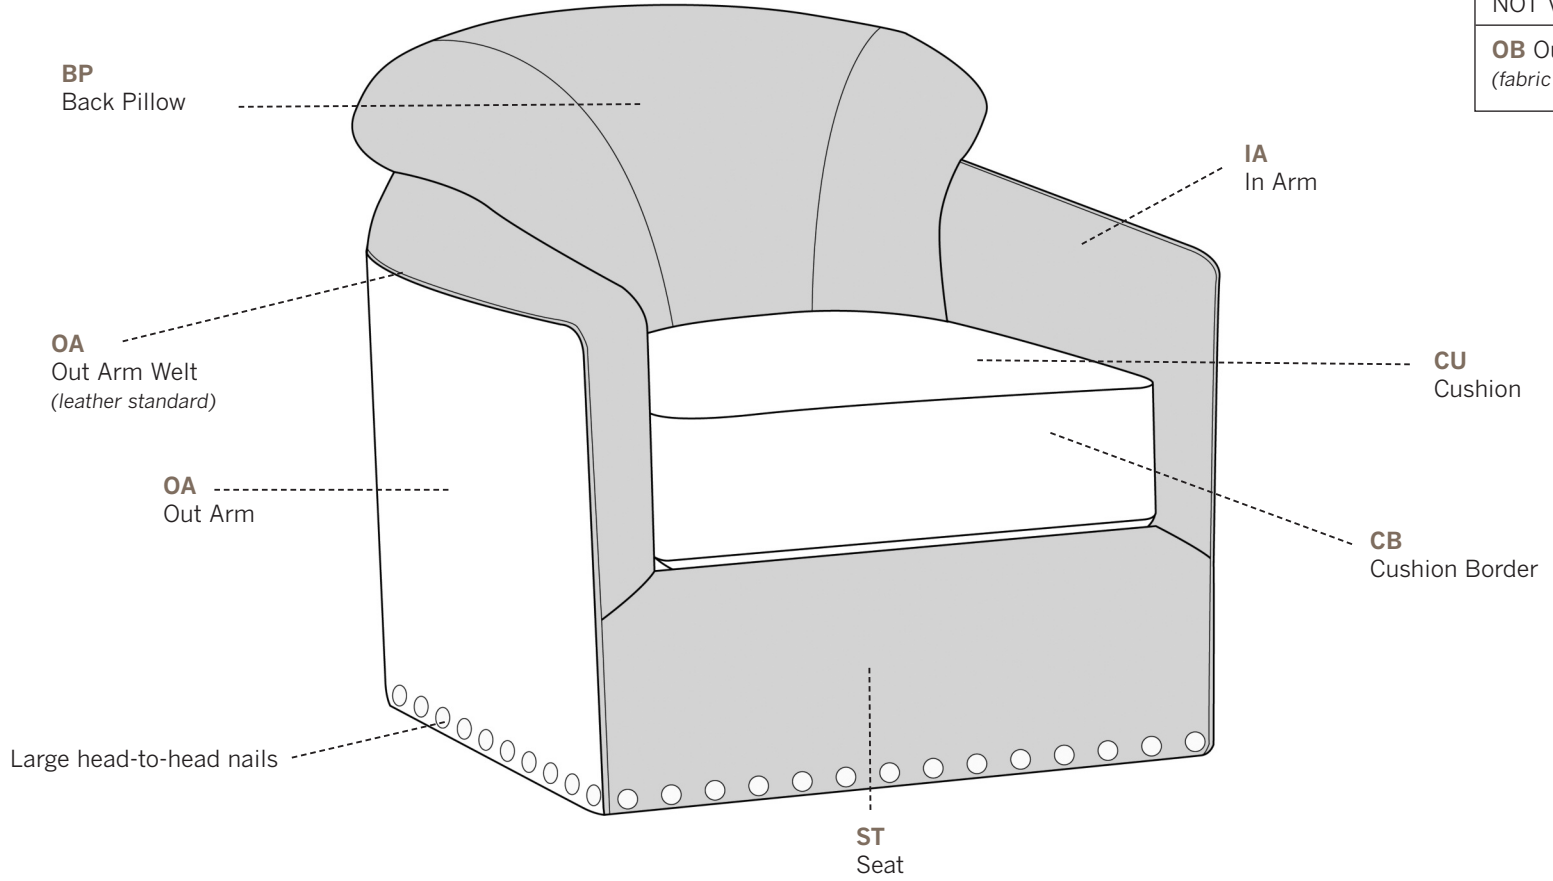

MATERIALS KEY

- Fabric
- Leather

NOT VISIBLE

OB Out Back
(fabric standard)

STYLE NUMBER: _____

541-GLF is the style number for leather/fabric Zeus Swivel Glide Chair

PLEASE NOTE: This is the standard leather/fabric configuration. Upgrading any piece from fabric to leather (for example, changing the out back to leather) is possible, and will result in an upcharge. Please call or consult price list for details.

BODY LEATHER

In Back, In Arm, Seat: _____

INSIDE BODY FABRIC

Cushion: _____

Note: Grade of Inside Body Fabric determines price

OUTSIDE BODY FABRIC

Out Arm, Out Back: _____

NAILHEAD TRIM FINISH: