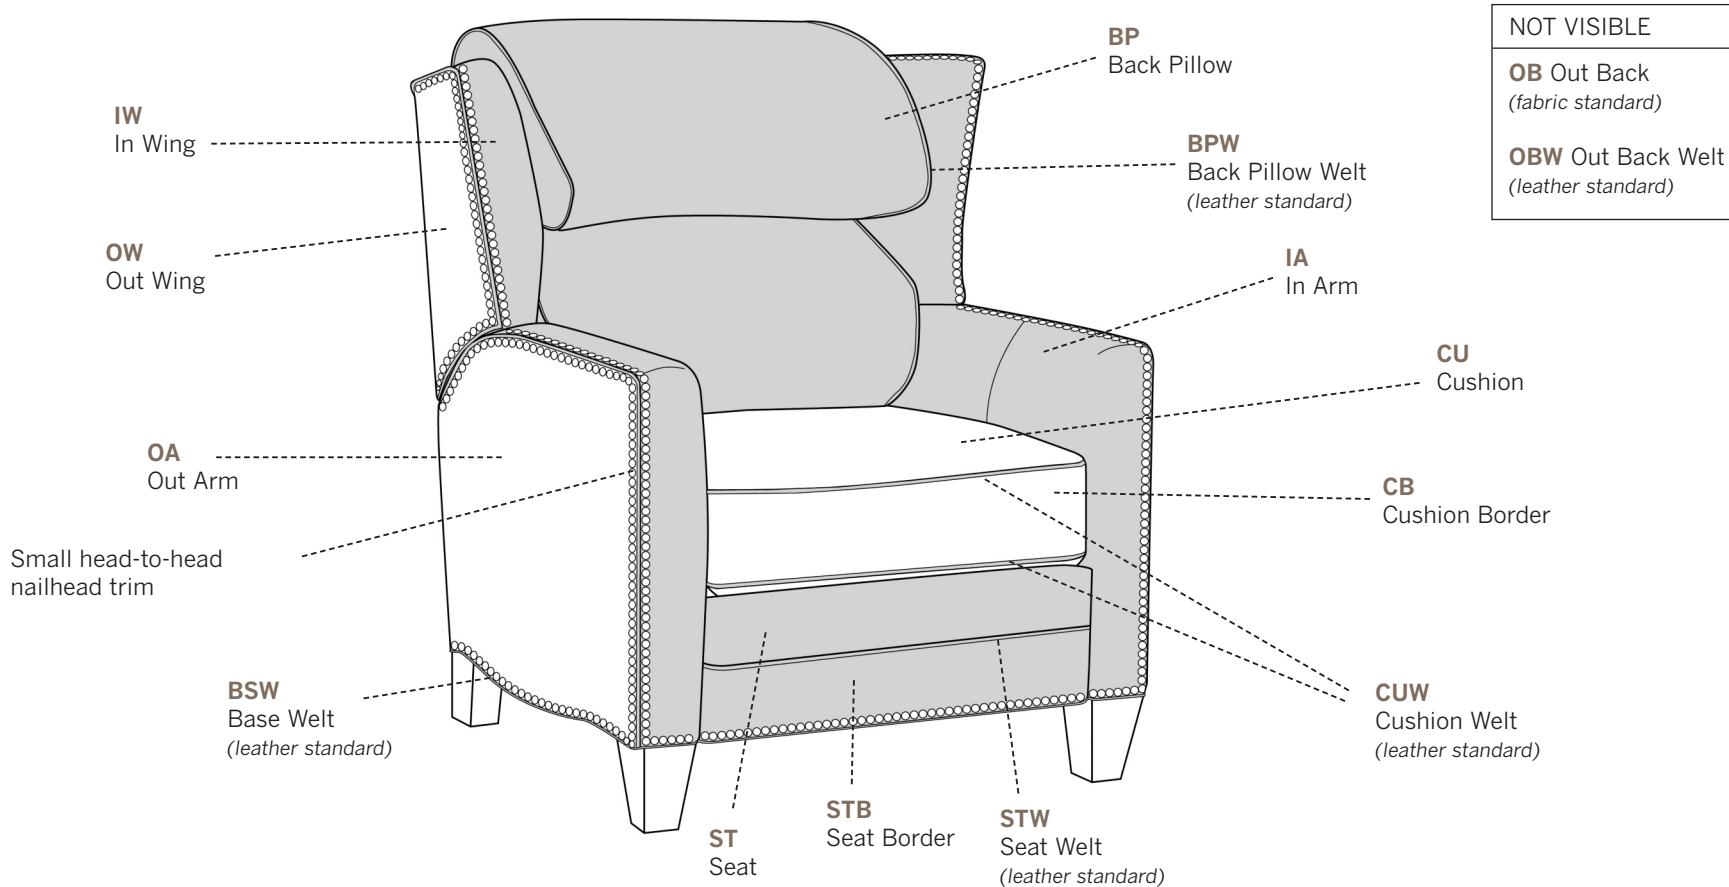

MATERIALS KEY	
<input type="checkbox"/>	Fabric
<input checked="" type="checkbox"/>	Leather

**STYLE NUMBER:** \_\_\_\_\_  
 767-LFR is the style number for leather/fabric Santorini Recliner  
 767-PR-LF is the style number for leather/fabric Santorini Power Recliner  
 761-LF is the style number for leather/fabric Santorini Chair

**PLEASE NOTE:** This is the standard leather/fabric configuration. Upgrading any piece from fabric to leather (for example, changing the out back to leather) is possible, and will result in an upcharge. Please call or consult price list for details.

**BODY LEATHER**  
 In Arm, In Wing, Seat, Seat Border, Back Pillow, Cushion Welt: \_\_\_\_\_

**INSIDE BODY FABRIC**  
 Cushion: \_\_\_\_\_  
 Note: Grade of Inside Body Fabric determines price

**OUTSIDE BODY FABRIC**  
 Out Back, Out Arm, Out Wing: \_\_\_\_\_